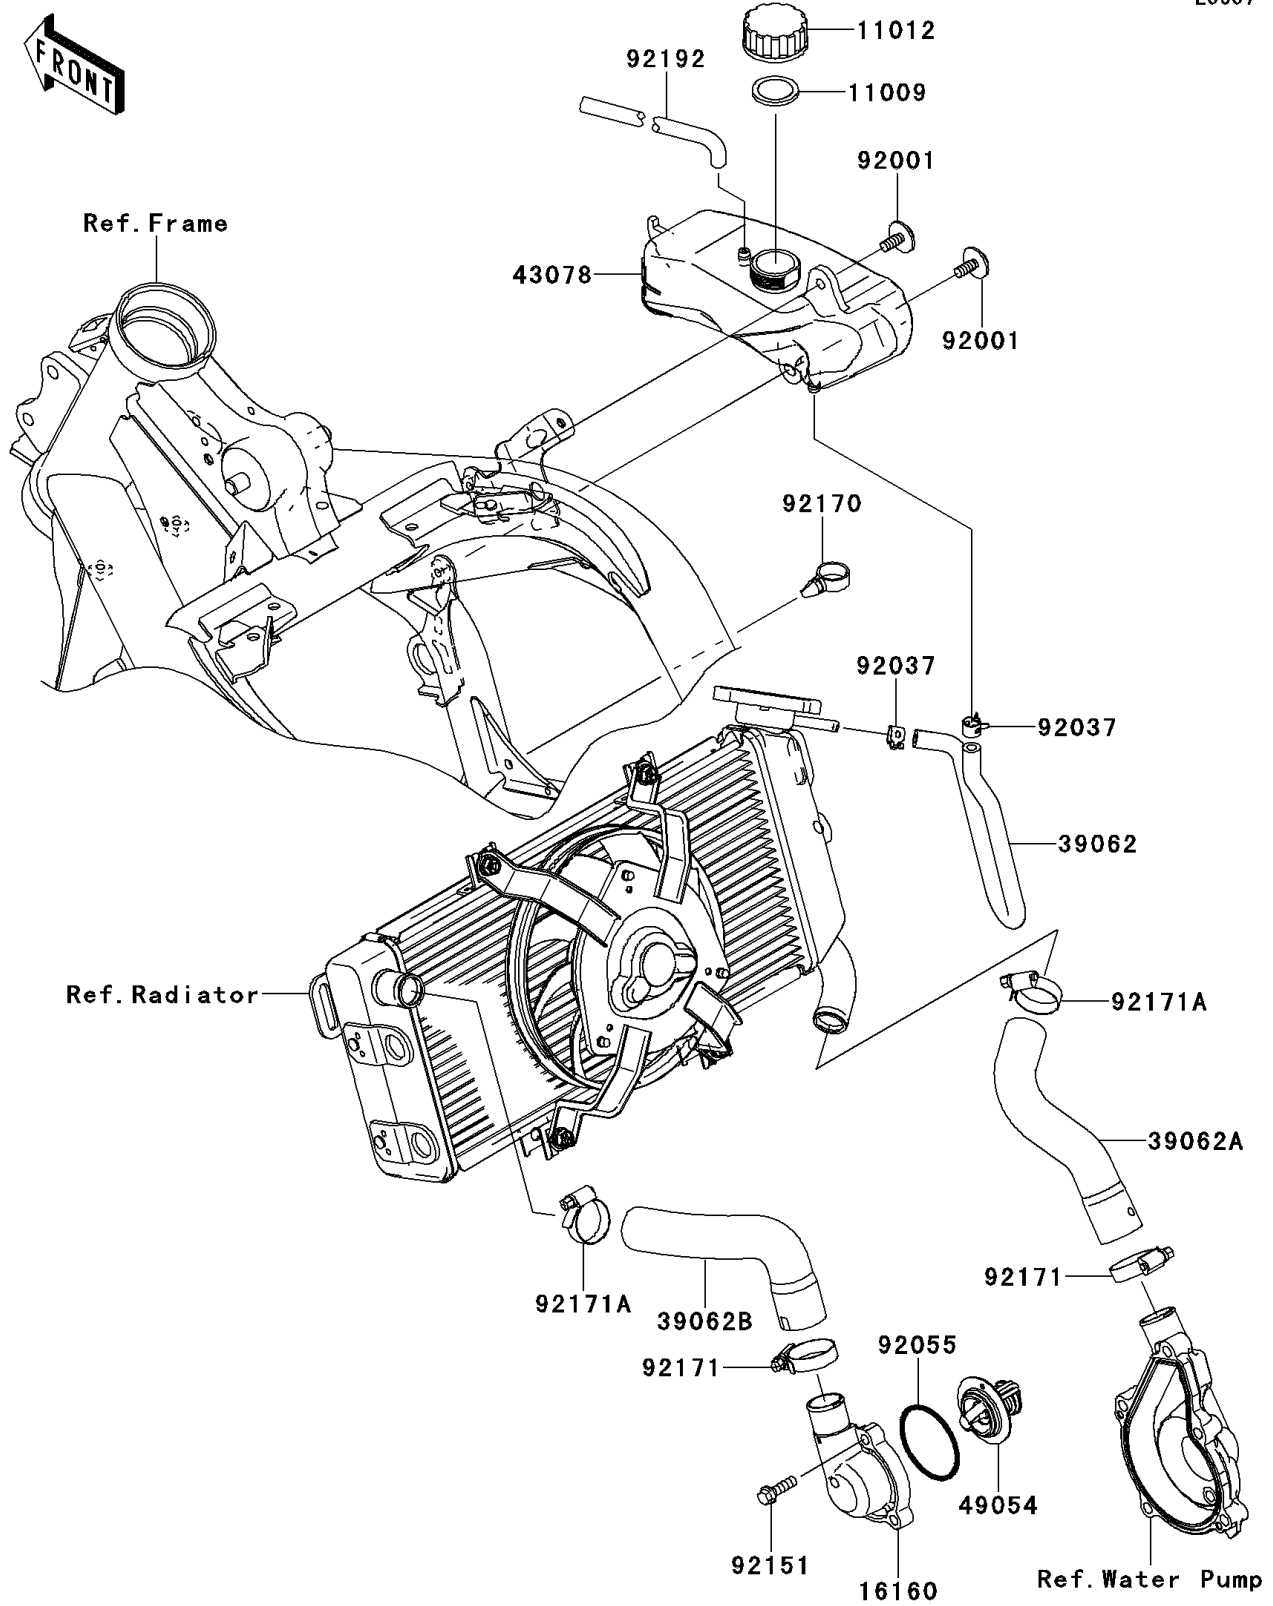

2007 Ninja® 650R PARTS DIAGRAM

Water Pipe

E3037

2007 Ninja® 650R PARTS LIST

Water Pipe

ITEM NAME	PART NUMBER	QUANTITY
GASKET,RESERVOIR TANK CAP (Ref # 11009)	11009-1145	1
CAP (Ref # 11012)	11012-1084	1
BODY,THERMOSTAT (Ref # 16160)	16160-0084	1
HOSE-COOLING,RAD-RESERVOIR (Ref # 39062)	39062-0094	1
HOSE-COOLING,W.PUMP-RAD (Ref # 39062A)	39062-0096	1
HOSE-COOLING,THERMO-RAD (Ref # 39062B)	39062-0135	1
RESERVOIR (Ref # 43078)	43078-0025	1
THERMOSTAT (Ref # 49054)	49054-0001	1
BOLT,6X16 (Ref # 92001)	92001-1950	2
CLAMP,TUBE (Ref # 92037)	92037-1505	2
RING-O,44.7X2.4 (Ref # 92055)	92055-1279	1
BOLT,FLANGED-SMALL,6X20 (Ref # 92151)	92151-1252	3
CLAMP (Ref # 92170)	92170-1067	1
CLAMP (Ref # 92171)	92171-0261	2
CLAMP (Ref # 92171A)	92171-0337	2
TUBE,BREATHER (Ref # 92192)	92192-0307	1