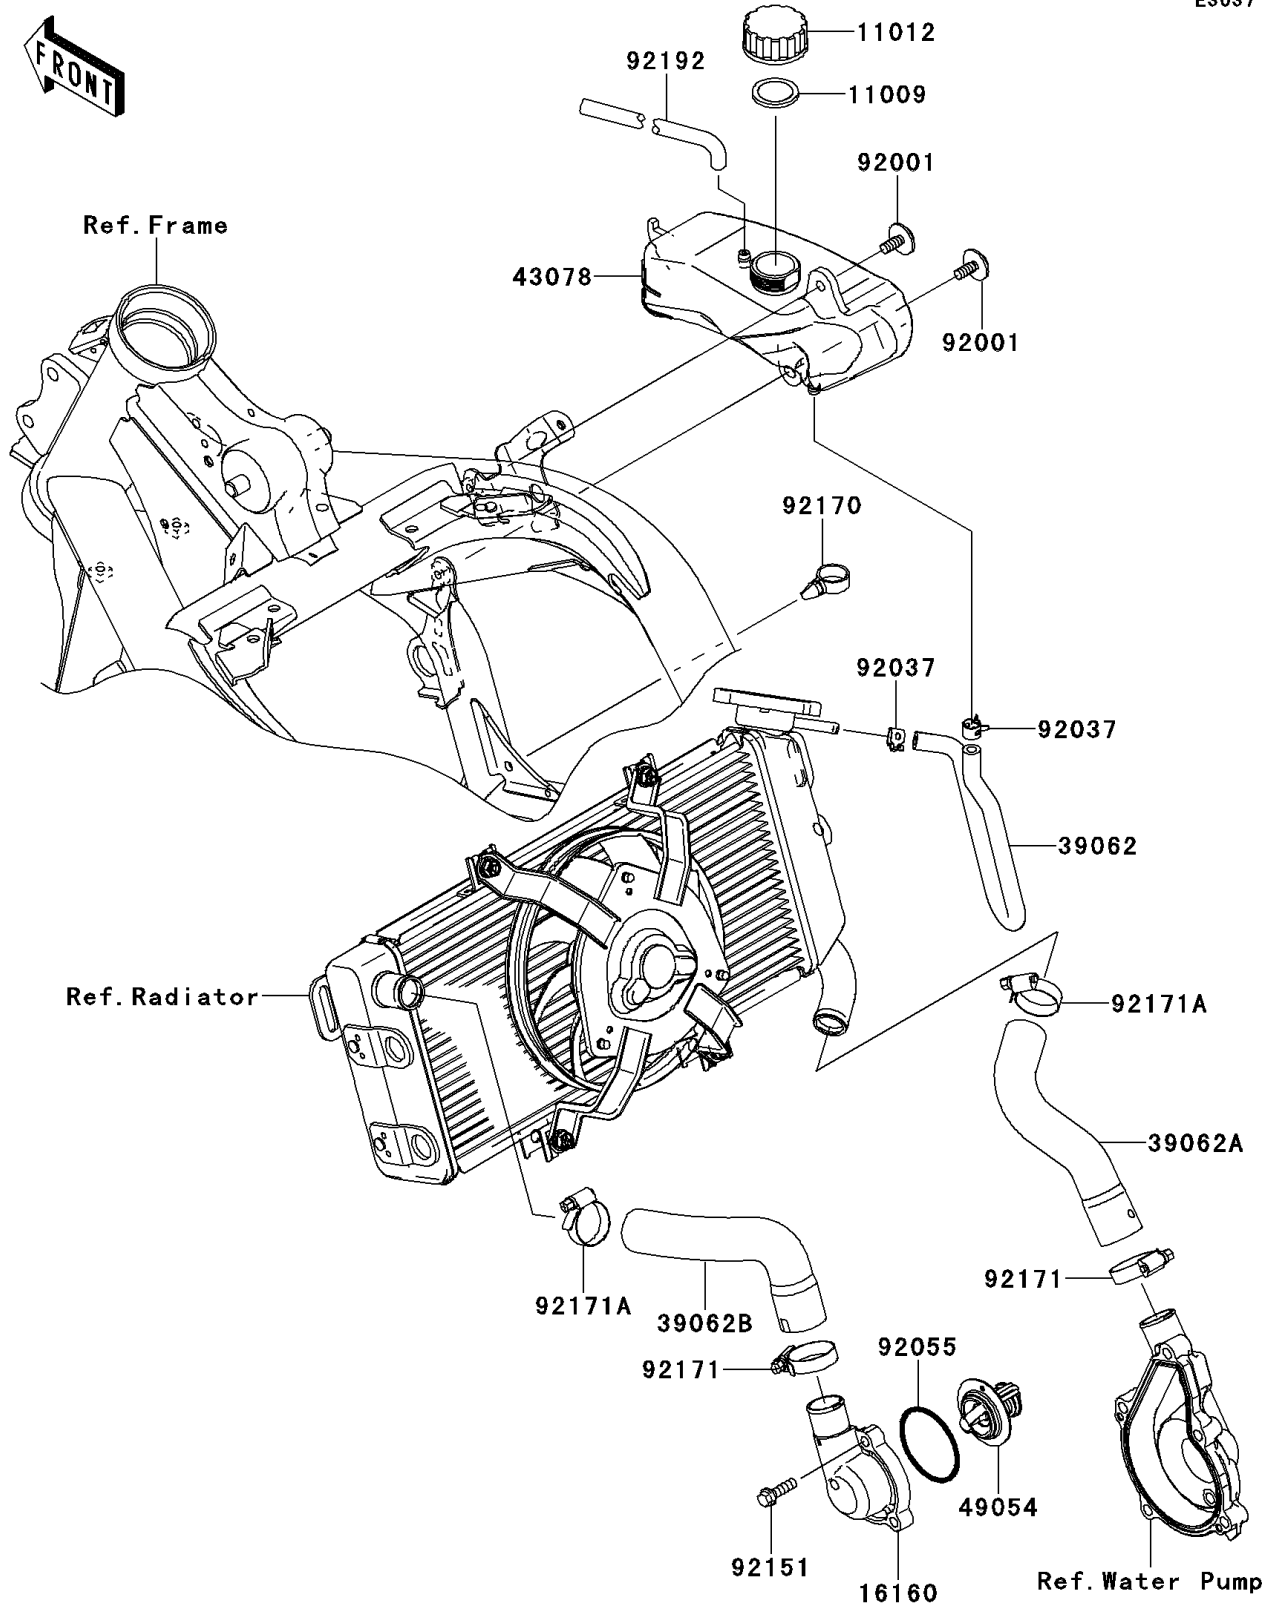

2008 Ninja® 650R PARTS DIAGRAM

Water Pipe

E3037

2008 Ninja® 650R PARTS LIST

Water Pipe

ITEM NAME	PART NUMBER	QUANTITY
GASKET,RESERVOIR TANK CAP (Ref # 11009)	11009-1145	1
CAP (Ref # 11012)	11012-1084	1
BODY,THERMOSTAT (Ref # 16160)	16160-0084	1
HOSE-COOLING,RAD-RESERVOIR (Ref # 39062)	39062-0094	1
HOSE-COOLING,W.PUMP-RAD (Ref # 39062A)	39062-0096	1
HOSE-COOLING,THERMO-RAD (Ref # 39062B)	39062-0135	1
RESERVOIR (Ref # 43078)	43078-0025	1
THERMOSTAT (Ref # 49054)	49054-0001	1
BOLT,6X16 (Ref # 92001)	92001-1950	2
CLAMP,TUBE (Ref # 92037)	92037-1505	2
RING-O,44.7X2.4 (Ref # 92055)	92055-1279	1
BOLT,FLANGED-SMALL,6X20 (Ref # 92151)	92151-1252	3
CLAMP (Ref # 92170)	92170-1067	1
CLAMP (Ref # 92171)	92171-0261	2
CLAMP (Ref # 92171A)	92171-0337	2
TUBE,BREATHER (Ref # 92192)	92192-0307	1