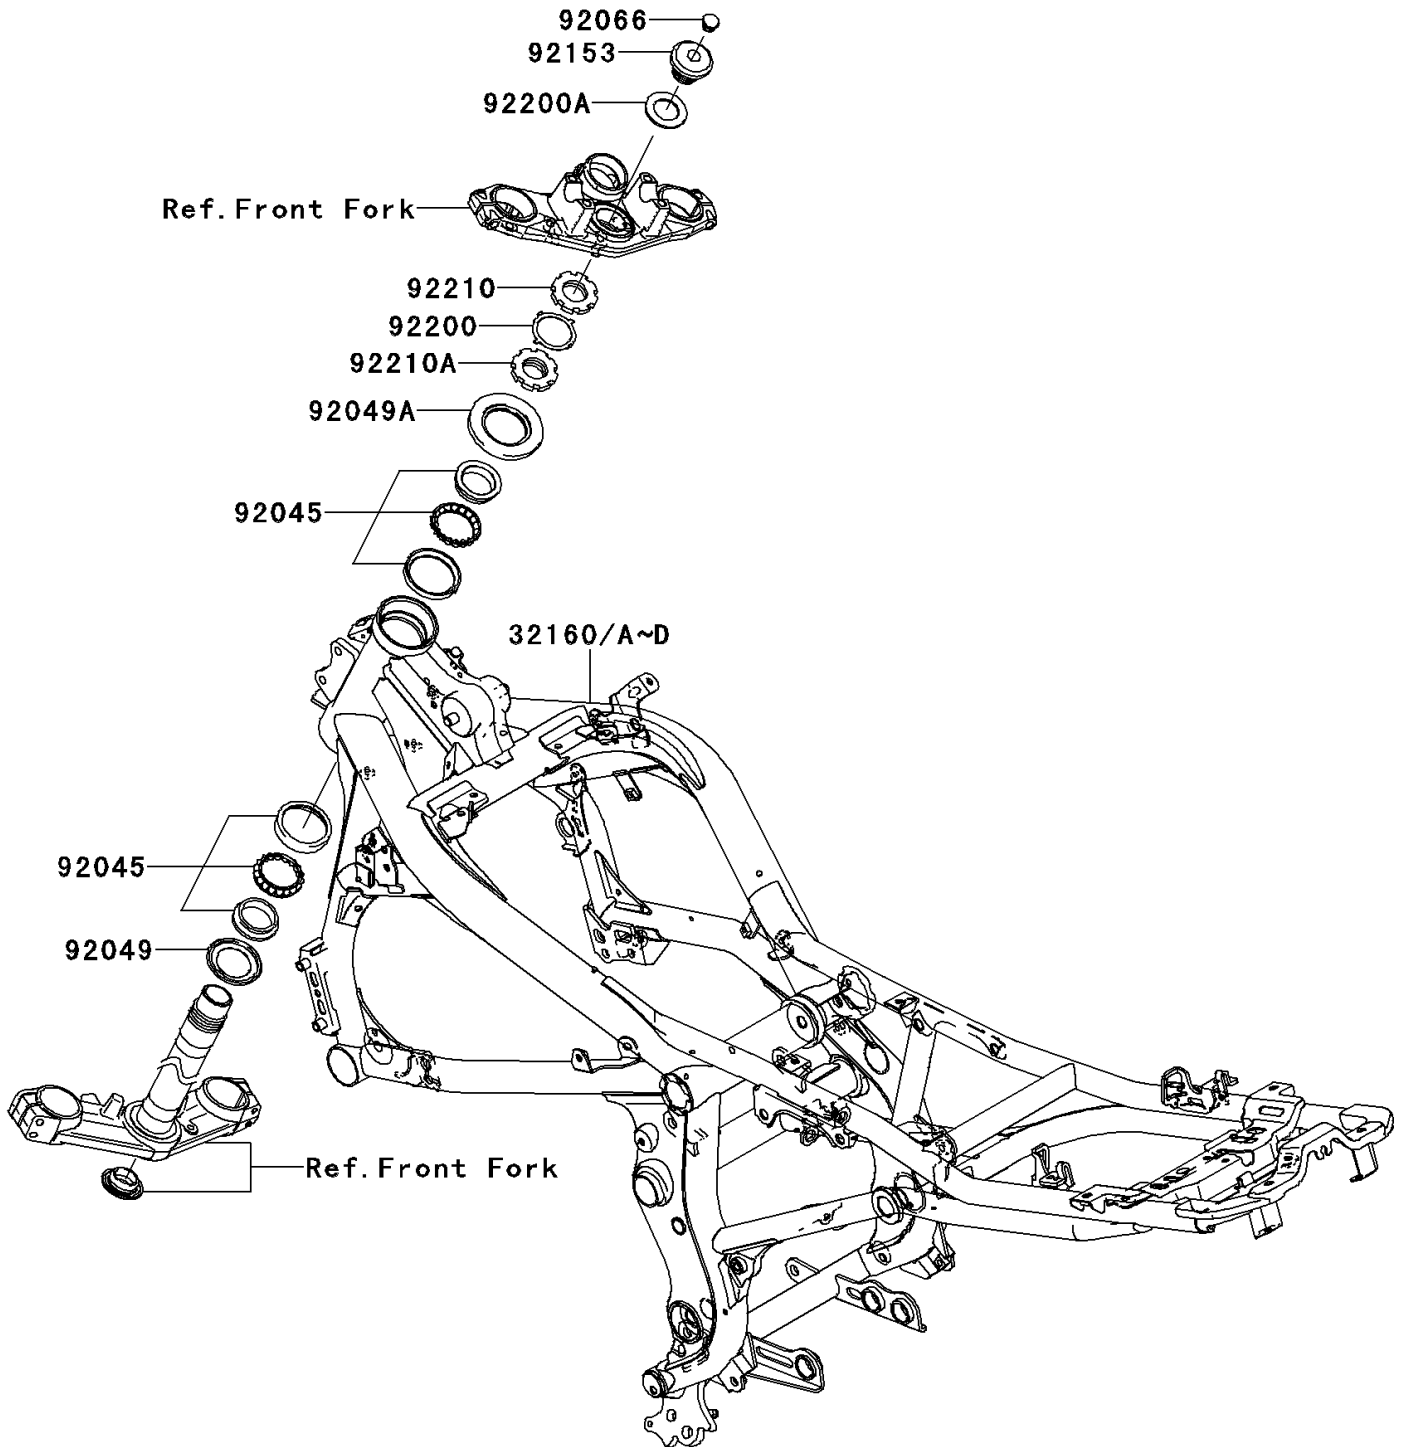

2006 Ninja® 650R PARTS DIAGRAM

Frame

F2120

2006 Ninja® 650R PARTS LIST

Frame

ITEM NAME	PART NUMBER	QUANTITY
FRAME-COMP,P.RED (Ref # 32160B)	32160-0173-796	1
BEARING-BALL,SF07A17PX1V1 (Ref # 92045)	92045-1384	2
SEAL-OIL,DS35X55X4 (Ref # 92049)	92049-0022	1
SEAL-OIL,MX043N2 (Ref # 92049A)	92049-1483	1
PLUG (Ref # 92066)	92066-0071	1
BOLT,26MM (Ref # 92153)	92153-0474	1
WASHER (Ref # 92200)	92200-0036	1
WASHER,27X42X2.3 (Ref # 92200A)	92200-0081	1
NUT,STEERING STEM 35MM (Ref # 92210)	92210-0062	1
NUT,STEERING STEM,35MM (Ref # 92210A)	92210-0077	1
FRAME-COMP,M.BRONZE (Ref # 32160A)	32160-0173-793	1