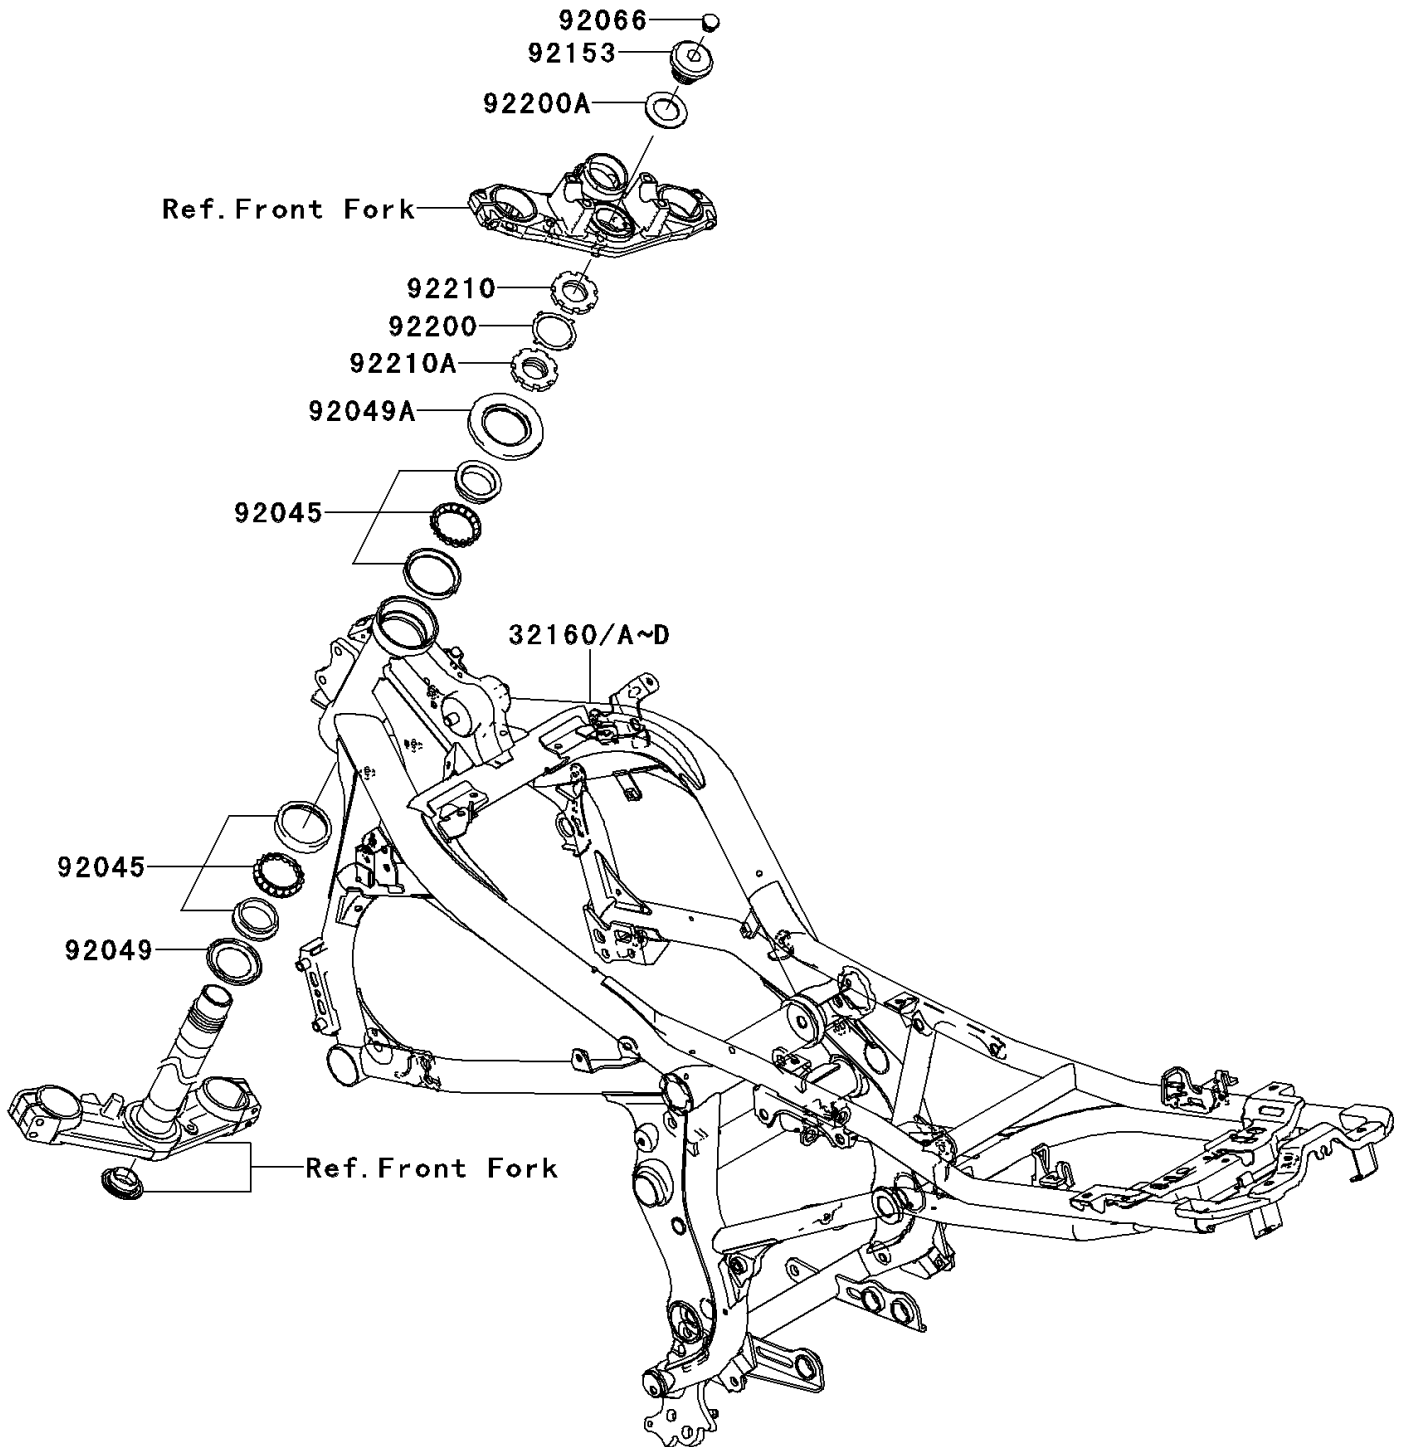

2007 Ninja® 650R PARTS DIAGRAM

Frame

F2120

2007 Ninja® 650R PARTS LIST

Frame

ITEM NAME	PART NUMBER	QUANTITY
FRAME-COMP,P.SILVER (Ref # 32160)	32160-0173-458	1
BEARING-BALL,SF07A17PX1V1 (Ref # 92045)	92045-1384	2
SEAL-OIL,DS35X55X4 (Ref # 92049)	92049-0022	1
SEAL-OIL,MX043N2 (Ref # 92049A)	92049-1483	1
PLUG (Ref # 92066)	92066-0071	1
BOLT,26MM (Ref # 92153)	92153-0474	1
WASHER (Ref # 92200)	92200-0036	1
WASHER,27X42X2.3 (Ref # 92200A)	92200-0081	1
NUT,STEERING STEM 35MM (Ref # 92210)	92210-0062	1
NUT,STEERING STEM,35MM (Ref # 92210A)	92210-0077	1