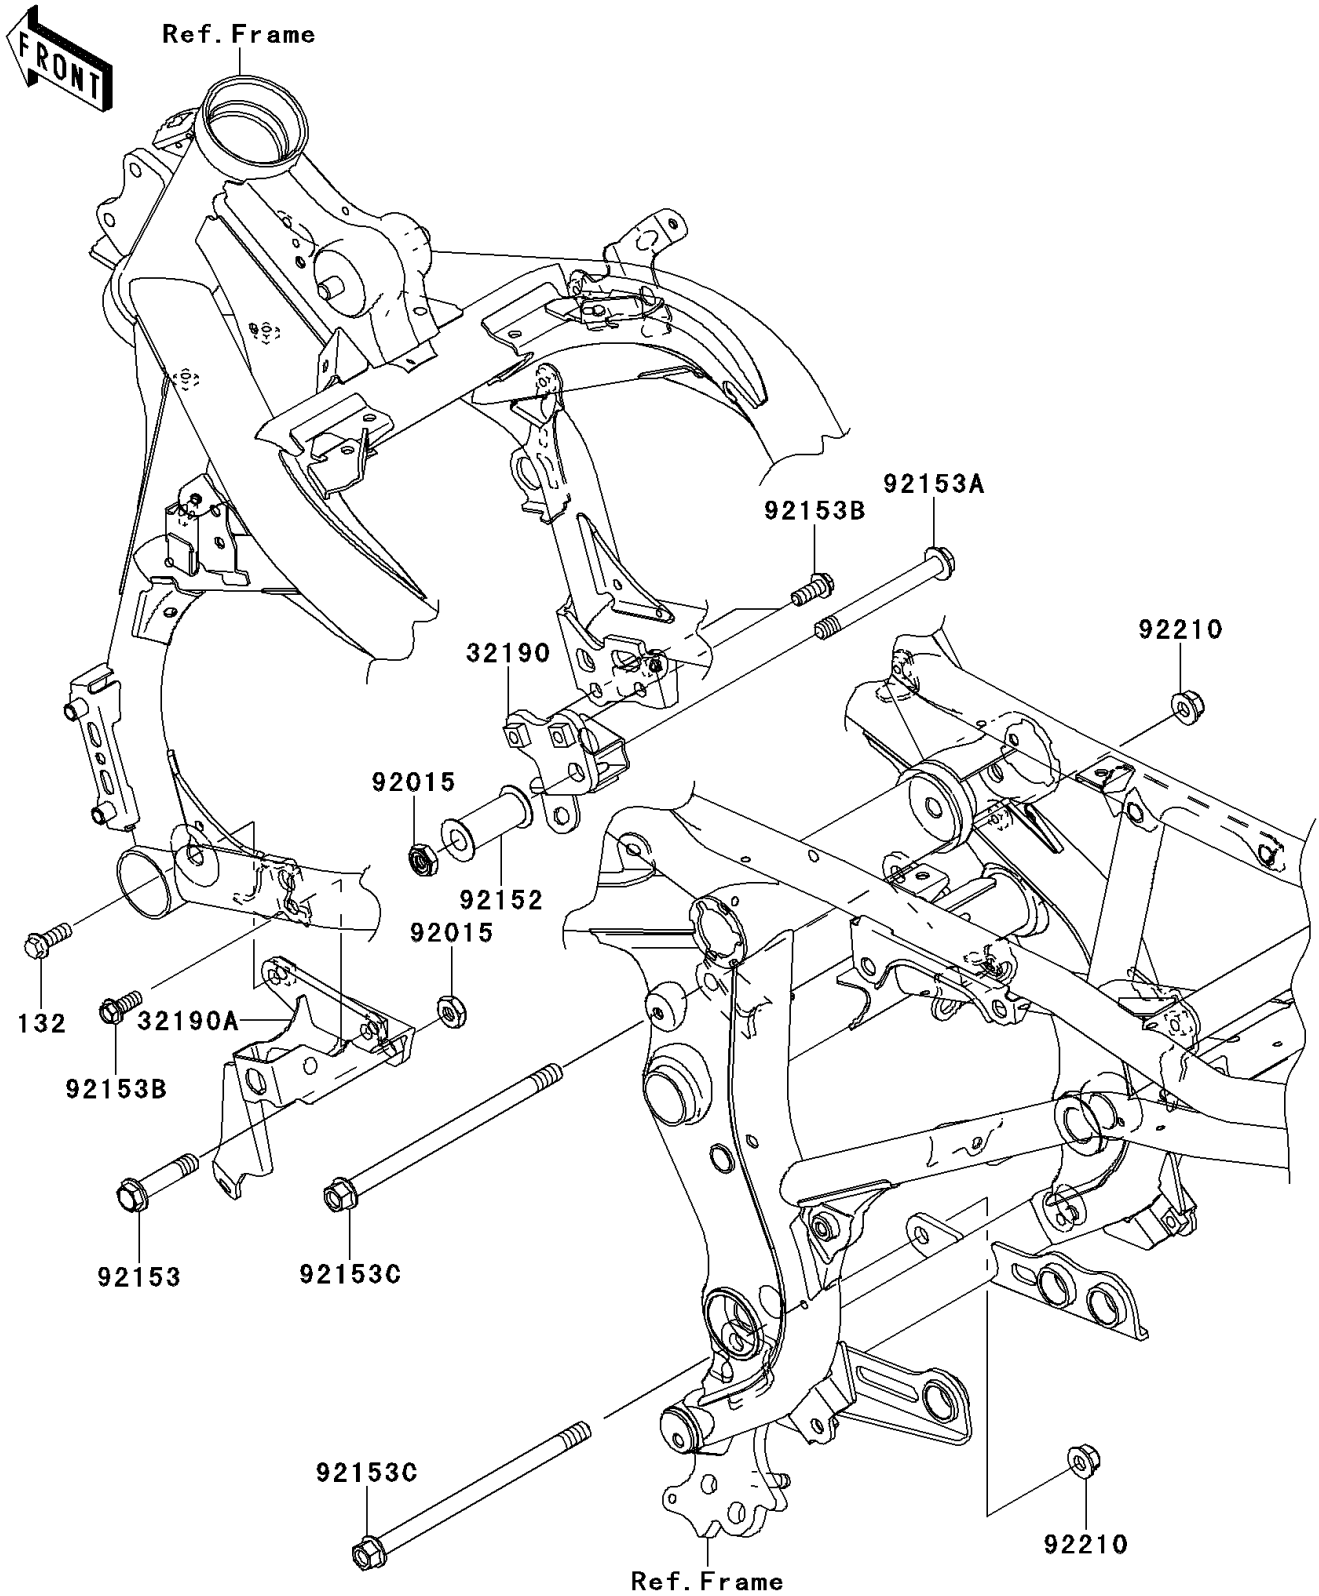

2006 Ninja® 650R PARTS DIAGRAM

Engine Mount

F2122

2006 Ninja® 650R PARTS LIST

Engine Mount

ITEM NAME	PART NUMBER	QUANTITY
BOLT-FLANGED-SMALL,8X22 (Ref # 132)	132L0822	1
BRACKET-ENGINE,RH (Ref # 32190)	32190-0255	1
BRACKET-ENGINE,LH (Ref # 32190A)	32190-0257	1
NUT,LOCK,10MM,BLACK (Ref # 92015)	92015-1188	2
COLLAR,ENGINE MOUNT (Ref # 92152)	92152-0311	1
BOLT,FLANGED,10X47 (Ref # 92153)	92153-0823	1
BOLT,FLANGED,10X95 (Ref # 92153A)	92153-0976	1
BOLT,FLANGED,8X20 (Ref # 92153B)	92153-0995	3
BOLT,FLANGED,10X170 (Ref # 92153C)	92153-1428	2
NUT,LOCK,FLANGED,10MM (Ref # 92210)	92210-1081	2