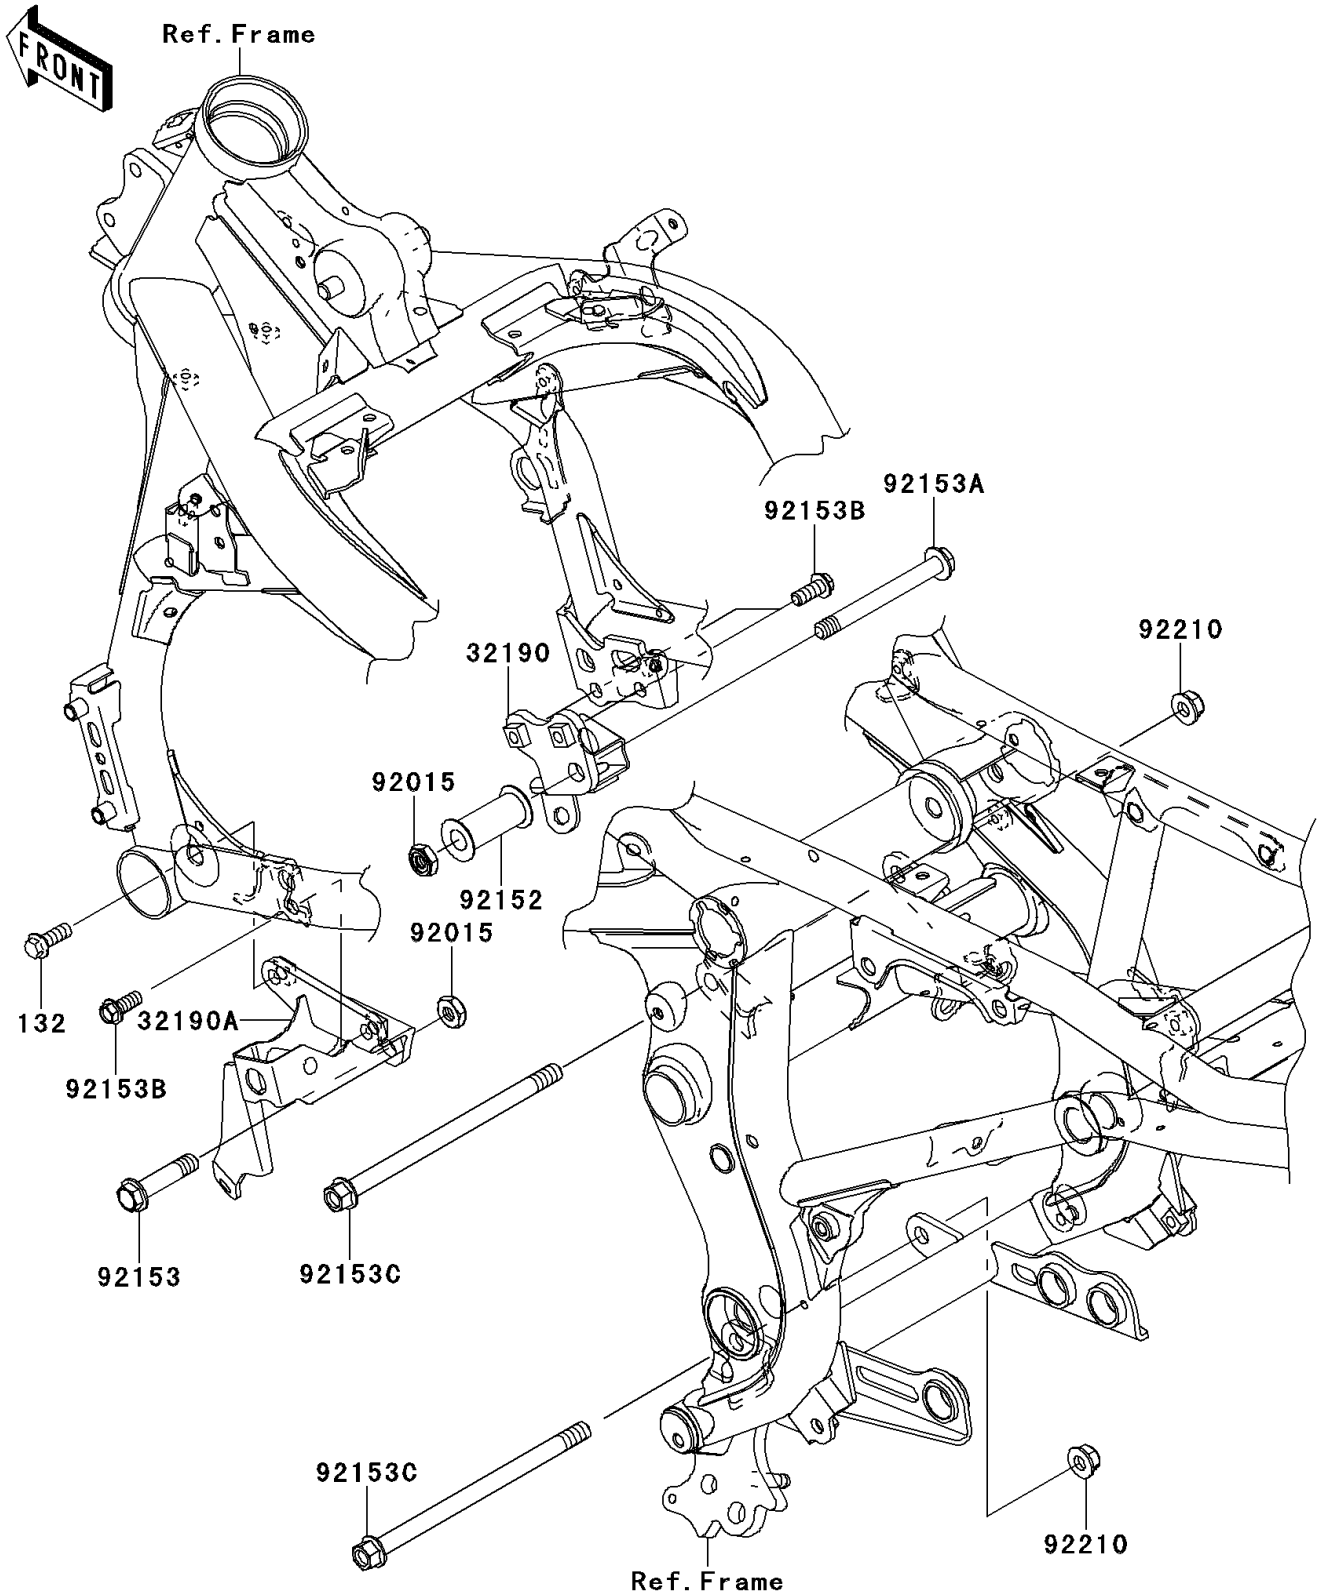

2007 Ninja® 650R PARTS DIAGRAM

Engine Mount

F2122

2007 Ninja® 650R PARTS LIST

Engine Mount

ITEM NAME	PART NUMBER	QUANTITY
BOLT-FLANGED-SMALL,8X22 (Ref # 132)	132L0822	1
BRACKET-ENGINE,RH (Ref # 32190)	32190-0255	1
BRACKET-ENGINE,LH (Ref # 32190A)	32190-0257	1
NUT,LOCK,10MM,BLACK (Ref # 92015)	92015-1188	2
COLLAR,ENGINE MOUNT (Ref # 92152)	92152-0311	1
BOLT,FLANGED,10X47 (Ref # 92153)	92153-0823	1
BOLT,FLANGED,10X95 (Ref # 92153A)	92153-0976	1
BOLT,FLANGED,8X20 (Ref # 92153B)	92153-0995	3
BOLT,FLANGED,10X170 (Ref # 92153C)	92153-1428	2
NUT,LOCK,FLANGED,10MM (Ref # 92210)	92210-1081	2