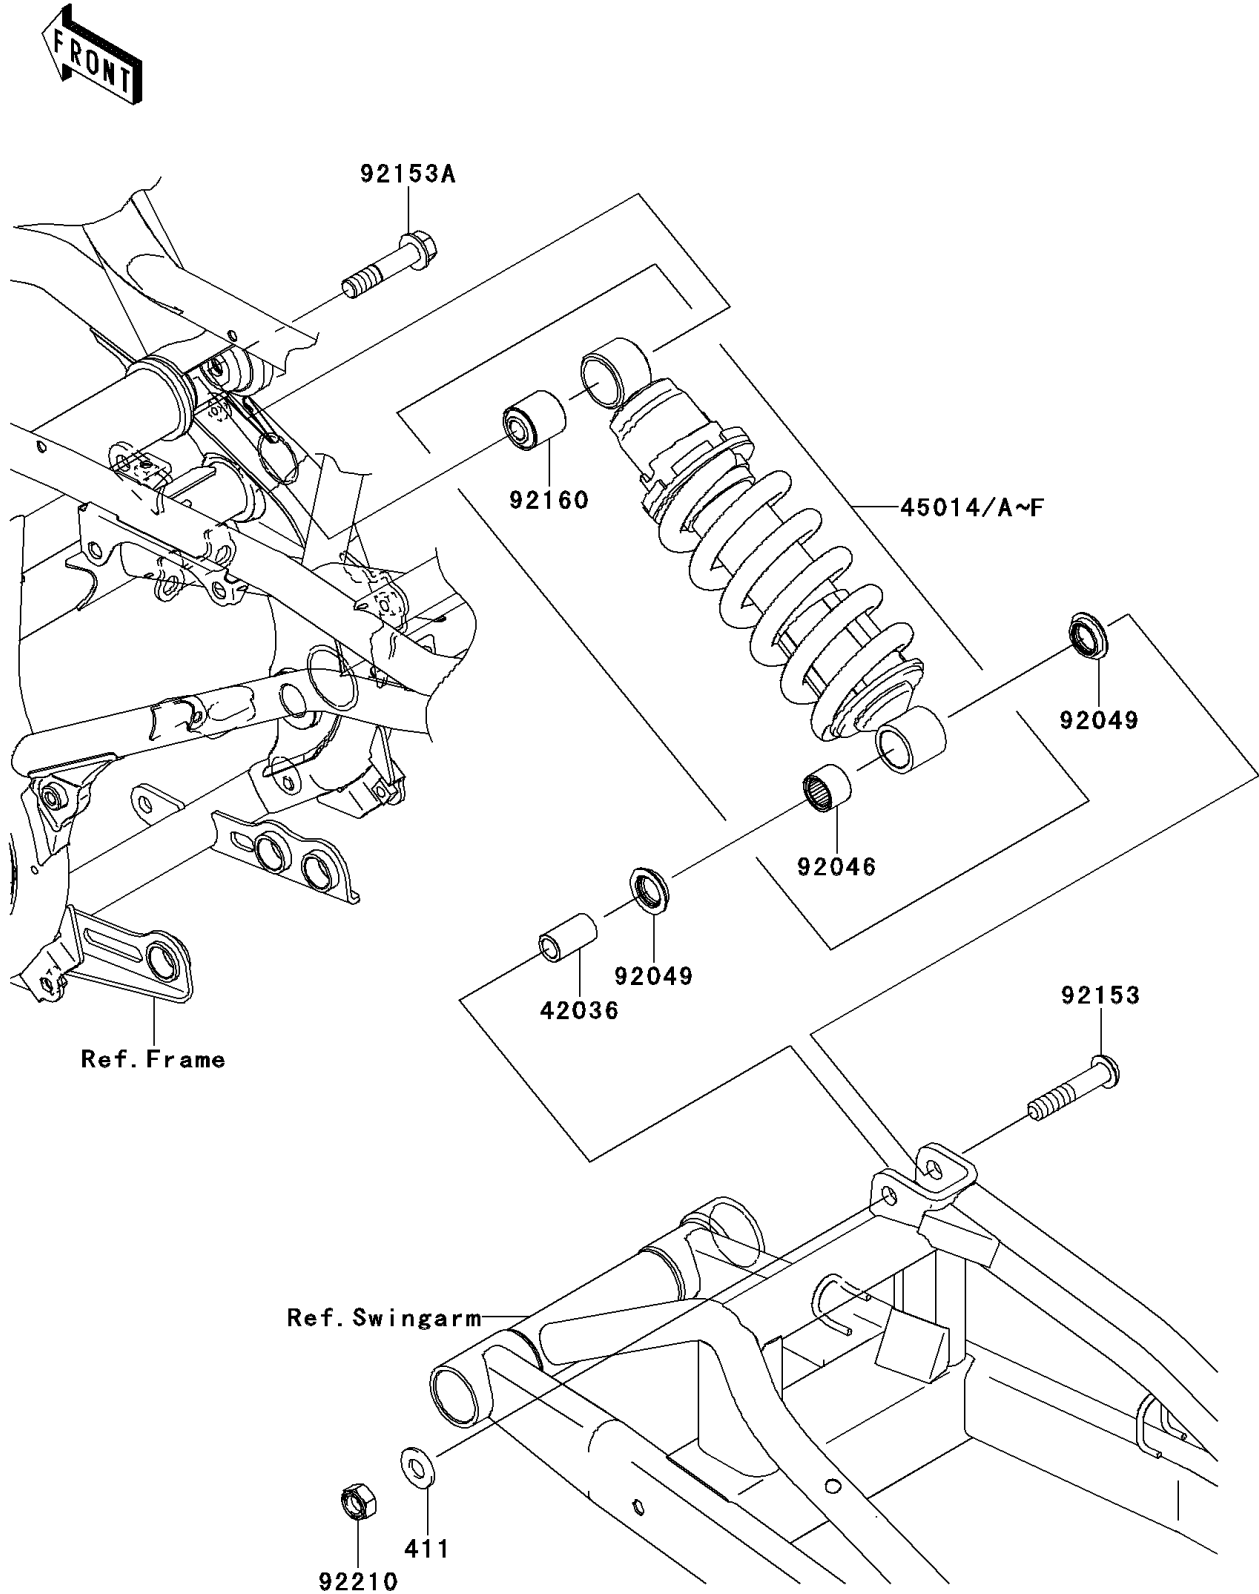

2006 Ninja® 650R PARTS DIAGRAM

Suspension/Shock Absorber

F2151

2006 Ninja® 650R PARTS LIST

Suspension/Shock Absorber

ITEM NAME	PART NUMBER	QUANTITY
WASHER-PLAIN,12MM (Ref # 411)	411AA1200	1
SLEEVE,12.1X18X32 (Ref # 42036)	42036-0024	1
SHOCKABSORBER,P.RED (Ref # 45014C)	45014-0119-796	1
BEARING-NEEDLE,SFYZM182417 (Ref # 92046)	92046-1272	1
SEAL-OIL,KCR MF018N1 (Ref # 92049)	92049-1493	2
BOLT,SOCKET,12X60 (Ref # 92153)	92153-1484	1
BOLT,FLANGED,12X55 (Ref # 92153A)	92153-1766	1
DAMPER,SHOCKABSORBER (Ref # 92160)	92160-1161	1
NUT,LOCK,12MM (Ref # 92210)	92210-0300	1
SHOCKABSORBER,M.GOLD (Ref # 45014B)	45014-0119-794	1