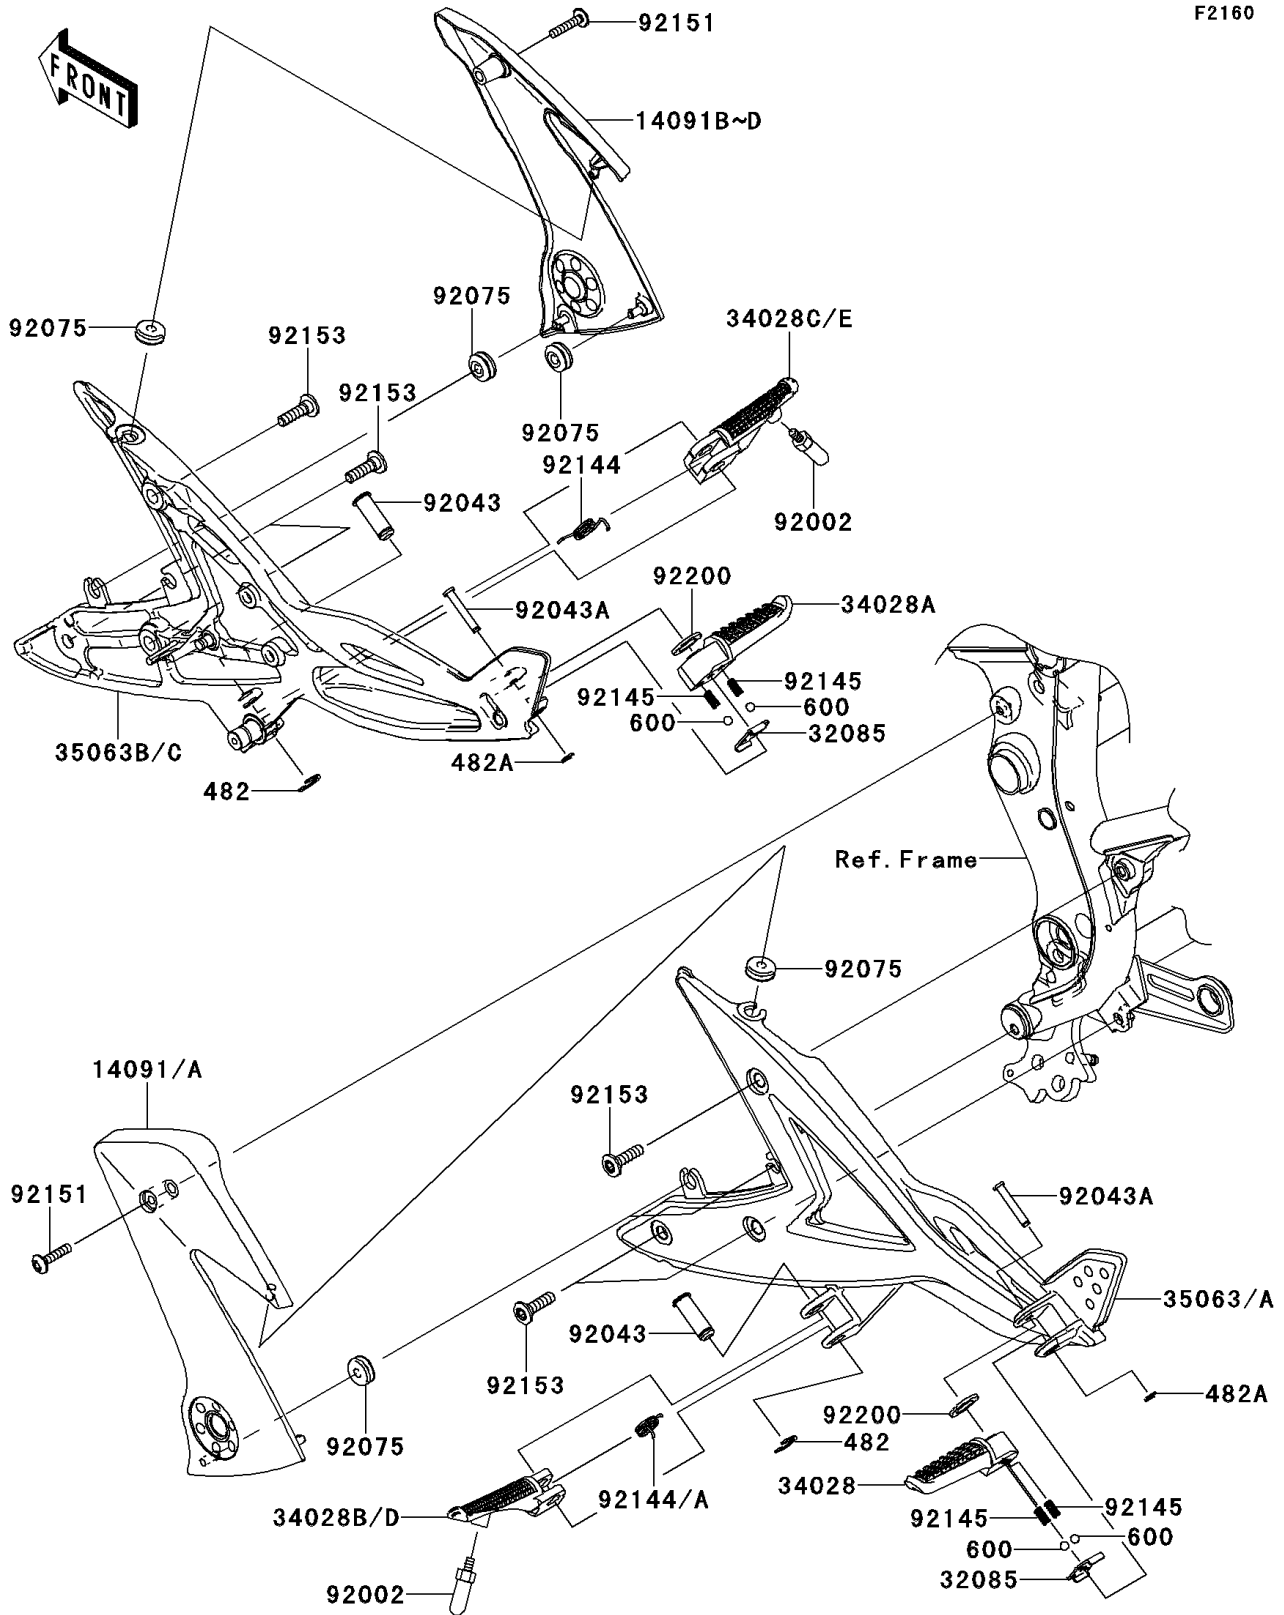

2007 Ninja® 650R PARTS DIAGRAM

Footrests

F2160

2007 Ninja® 650R PARTS LIST

Footrests

ITEM NAME	PART NUMBER	QUANTITY
CIRCLIP-TYPE-E,10MM (Ref # 482)	482L0100	2
CIRCLIP-TYPE-E,5MM (Ref # 482A)	482L5000	2
BALL-STEEL,1/4" (Ref # 600)	600A0800	4
COVER,PIVOT,LH,F.BLACK (Ref # 14091)	14091-0461-6Z	1
COVER,PIVOT,RH,F.BLACK (Ref # 14091B)	14091-0462-6Z	1
STOPPER,REAR STEP (Ref # 32085)	32085-0047	2
STEP,RR,LH (Ref # 34028)	34028-0004	1
STEP,RR,RH (Ref # 34028A)	34028-0005	1
STEP,FR,LH (Ref # 34028B)	34028-0029	1
STEP,FR,RH (Ref # 34028C)	34028-0030	1
STAY,STEP,LH,M.SILVER (Ref # 35063A)	35063-0285-735	1
STAY,STEP,RH,M.SILVER (Ref # 35063C)	35063-0286-735	1
BOLT,BANK SENSOR (Ref # 92002)	92002-1995	2
PIN,12X36.5 (Ref # 92043)	92043-0028	2
PIN,6X40 (Ref # 92043A)	92043-1595	2
DAMPER (Ref # 92075)	92075-1067	6
SPRING,STEP RETURN (Ref # 92144)	92144-1567	2
SPRING (Ref # 92145)	92145-1319	4
BOLT,SOCKET,6X30 (Ref # 92151)	92151-1605	2
BOLT,SOCKET,8X30 (Ref # 92153)	92153-1630	6
WASHER,16X26X2.3 (Ref # 92200)	92200-0043	2