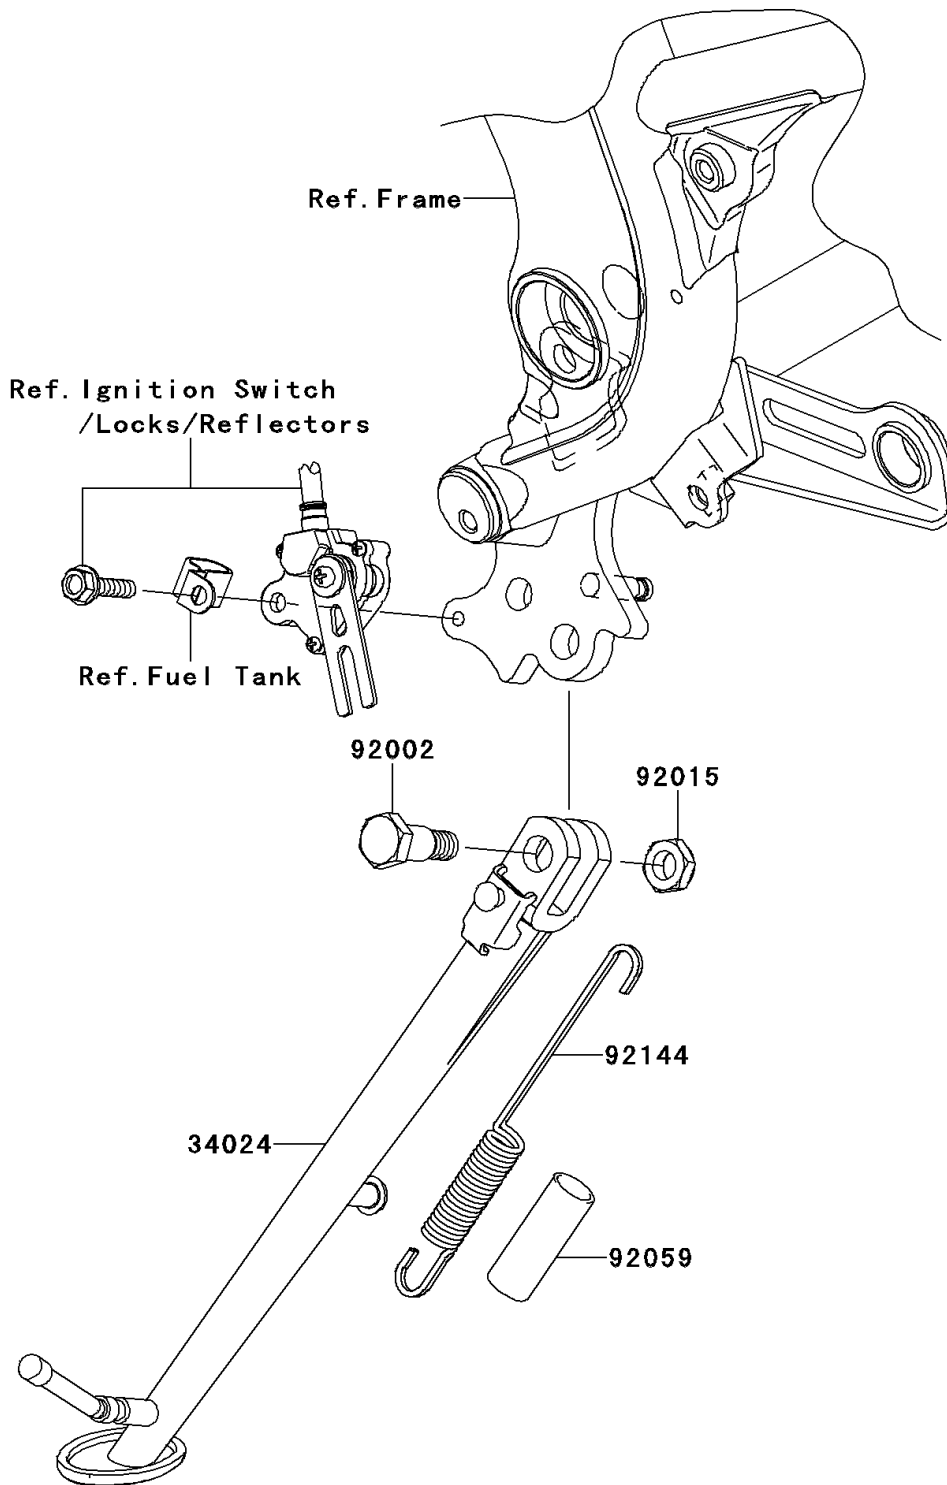

2006 Ninja® 650R PARTS DIAGRAM

Stand(s)

F2180

2006 Ninja® 650R PARTS LIST

Stand(s)

ITEM NAME

PART NUMBER

QUANTITY