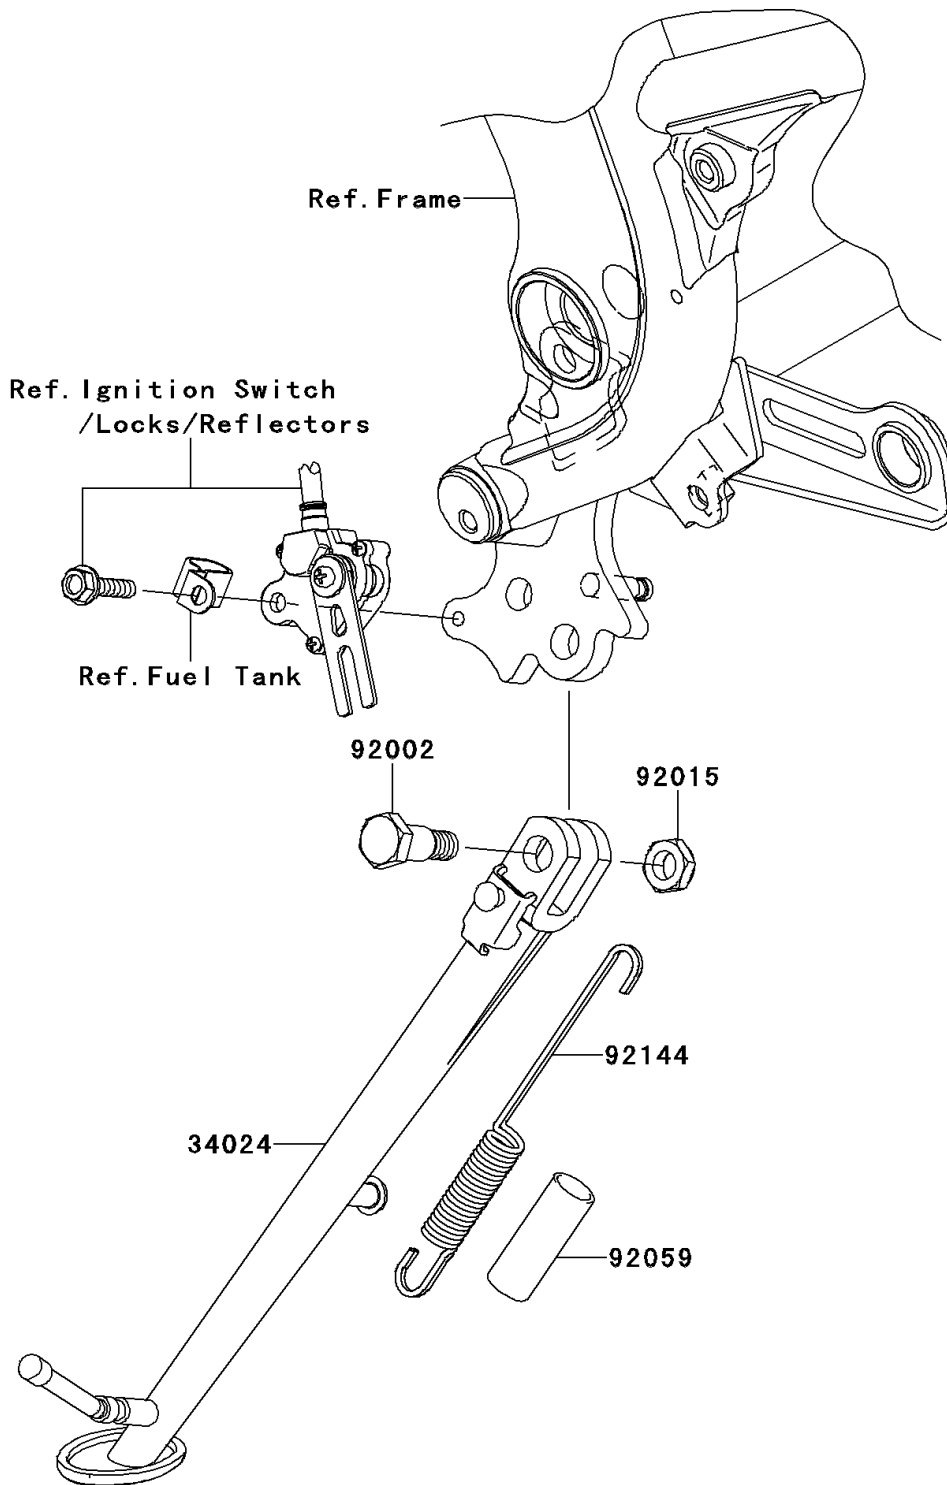

2007 Ninja® 650R PARTS DIAGRAM

Stand(s)

F2180

2007 Ninja[®] 650R PARTS LIST

Stand(s)

ITEM NAME	PART NUMBER	QUANTITY
STAND-SIDE (Ref # 34024)	34024-0024	1
BOLT,SIDE STAND (Ref # 92002)	92002-1935	1
NUT,LOCK,10MM,BLACK (Ref # 92015)	92015-1188	1
TUBE,14X17X50 (Ref # 92059)	92059-1961	1
SPRING,SIDE STAND (Ref # 92144)	92144-1818	1