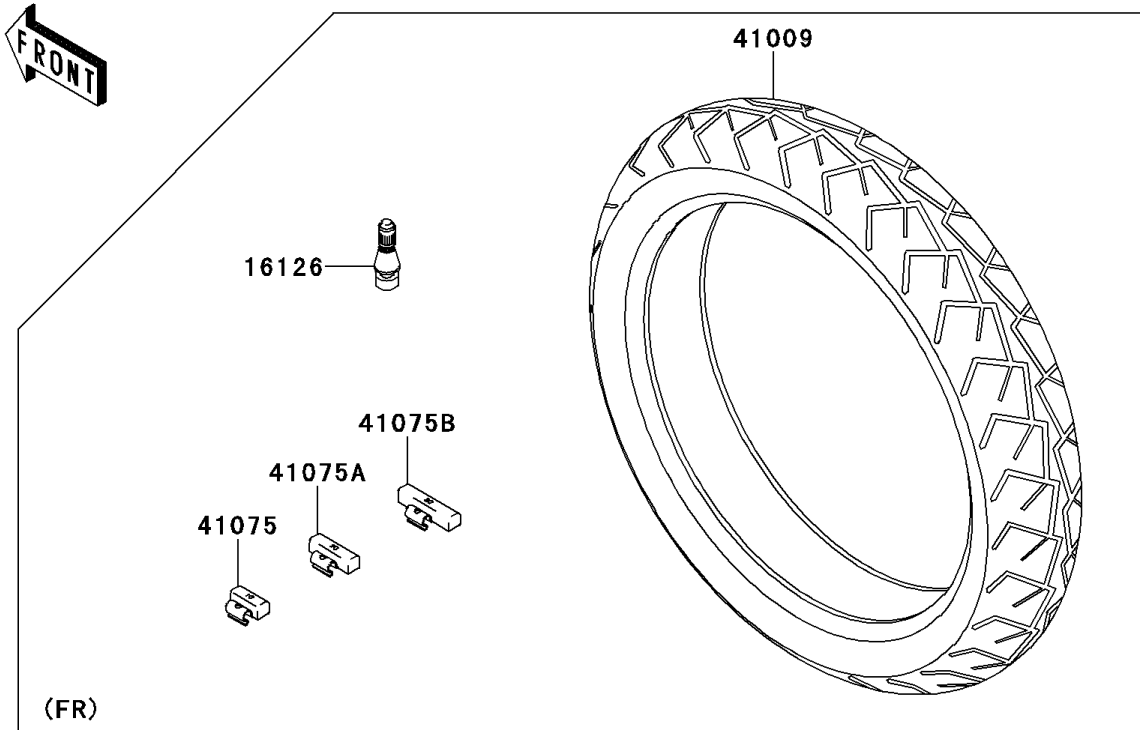

# 2006 Ninja® 650R PARTS DIAGRAM

Tires

F2210

## 2006 Ninja® 650R PARTS LIST

### Tires

ITEM NAME	PART NUMBER	QUANTITY
VALVE,TIRE (Ref # 16126)	16126-1140	2
TIRE,FR,120/70ZR17(58W),BT20F (Ref # 41009)	41009-0132	1
TIRE,RR,160/60ZR17(69W),BT020R (Ref # 41009A)	41009-1375	1
BALANCER-WHEEL,10G,SILVER (Ref # 41075)	41075-0007	AR
BALANCER-WHEEL,20G,SILVER (Ref # 41075A)	41075-0008	AR
BALANCER-WHEEL,30G,SILVER (Ref # 41075B)	41075-0009	AR