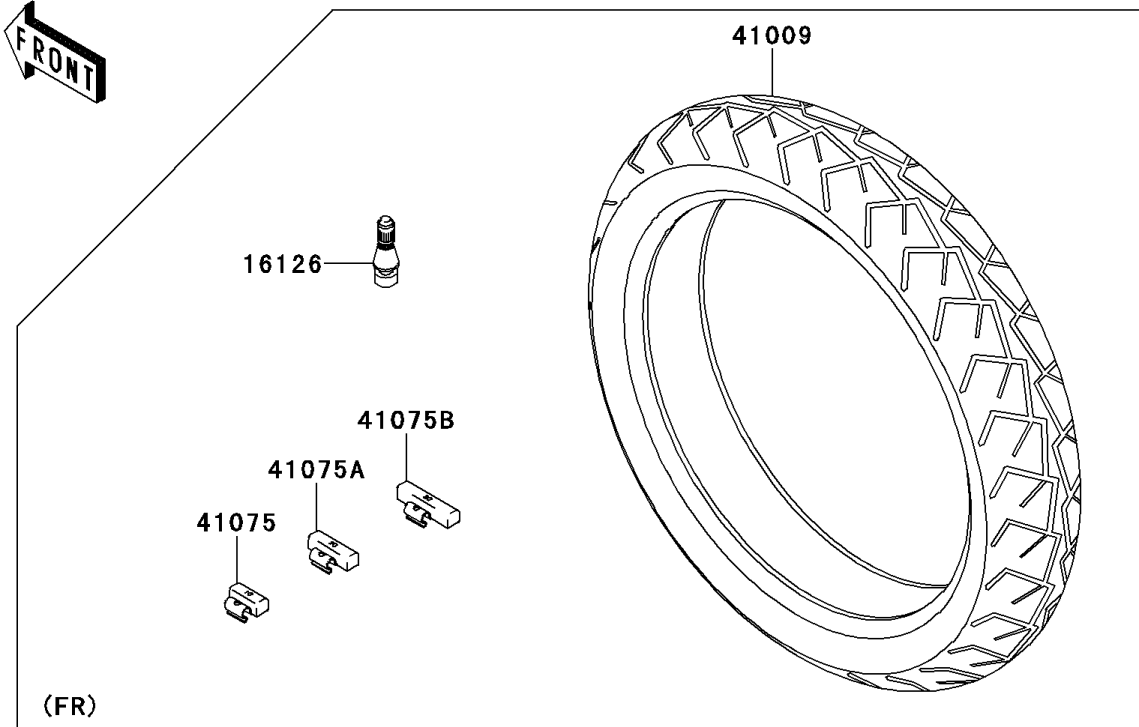

2006 Ninja® 650R PARTS DIAGRAM

Tires

F2210

2006 Ninja® 650R PARTS LIST

Tires

ITEM NAME	PART NUMBER	QUANTITY
VALVE,TIRE (Ref # 16126)	16126-1140	2
TIRE,FR,120/70ZR17(58W),BT20F (Ref # 41009)	41009-0132	1
TIRE,RR,160/60ZR17(69W),BT020R (Ref # 41009A)	41009-1375	1
BALANCER-WHEEL,10G,SILVER (Ref # 41075)	41075-0007	AR
BALANCER-WHEEL,20G,SILVER (Ref # 41075A)	41075-0008	AR
BALANCER-WHEEL,30G,SILVER (Ref # 41075B)	41075-0009	AR