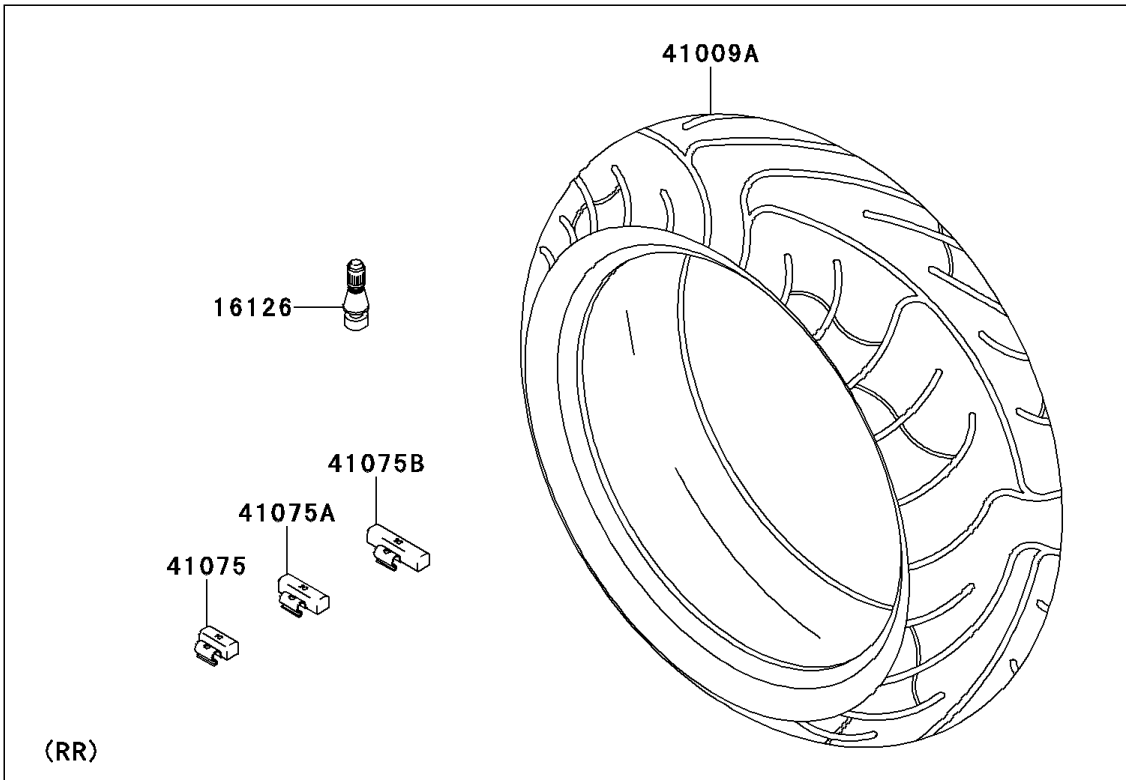

# 2006 Ninja® 650R PARTS DIAGRAM

Tires

F2210

### Tires

ITEM NAME	PART NUMBER	QUANTITY
VALVE,TIRE (Ref # 16126)	16126-1140	2
TIRE,FR,120/70ZR17(58W),BT20F (Ref # 41009)	41009-0132	1
TIRE,RR,160/60ZR17(69W),BT020R (Ref # 41009A)	41009-1375	1
BALANCER-WHEEL,10G,SILVER (Ref # 41075)	41075-0007	AR
BALANCER-WHEEL,20G,SILVER (Ref # 41075A)	41075-0008	AR
BALANCER-WHEEL,30G,SILVER (Ref # 41075B)	41075-0009	AR