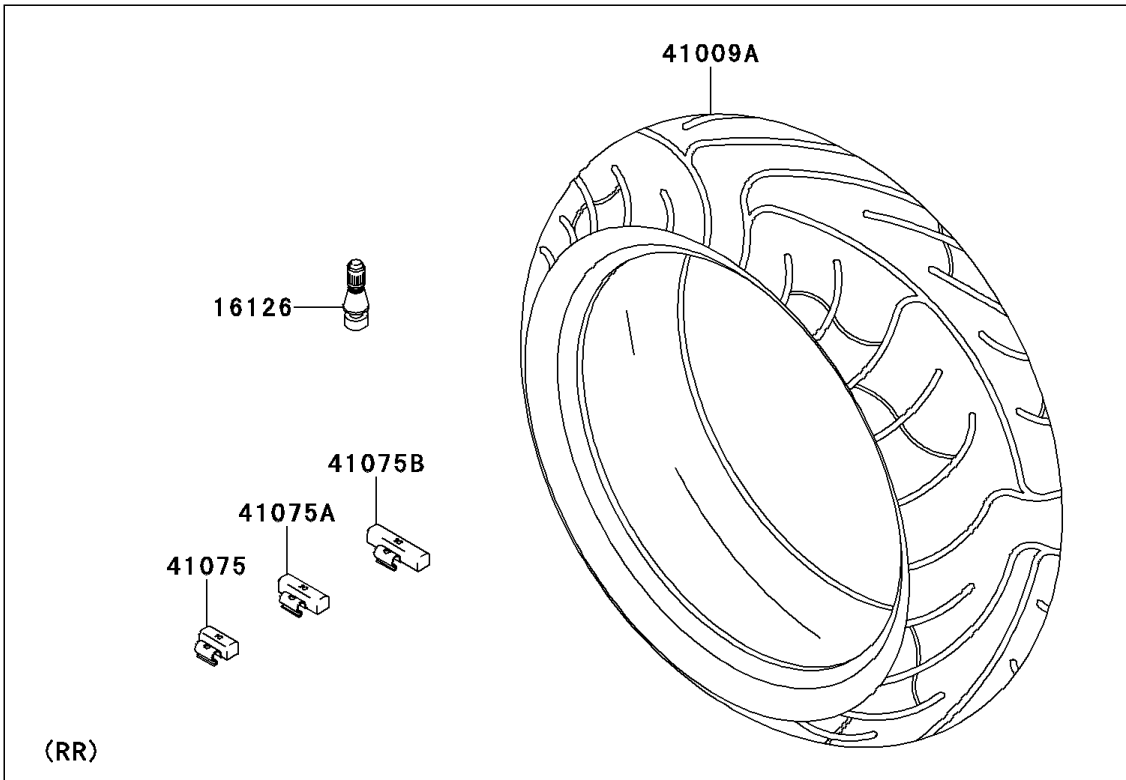

2007 Ninja® 650R PARTS DIAGRAM

Tires

F2210

2007 Ninja® 650R PARTS LIST

Tires

ITEM NAME	PART NUMBER	QUANTITY
VALVE,TIRE (Ref # 16126)	16126-1140	2
TIRE,FR,120/70ZR17(58W),BT20F (Ref # 41009)	41009-0132	1
TIRE,RR,160/60ZR17(69W),BT020R (Ref # 41009A)	41009-1375	1
BALANCER-WHEEL,10G,SILVER (Ref # 41075)	41075-0007	AR
BALANCER-WHEEL,20G,SILVER (Ref # 41075A)	41075-0008	AR
BALANCER-WHEEL,30G,SILVER (Ref # 41075B)	41075-0009	AR