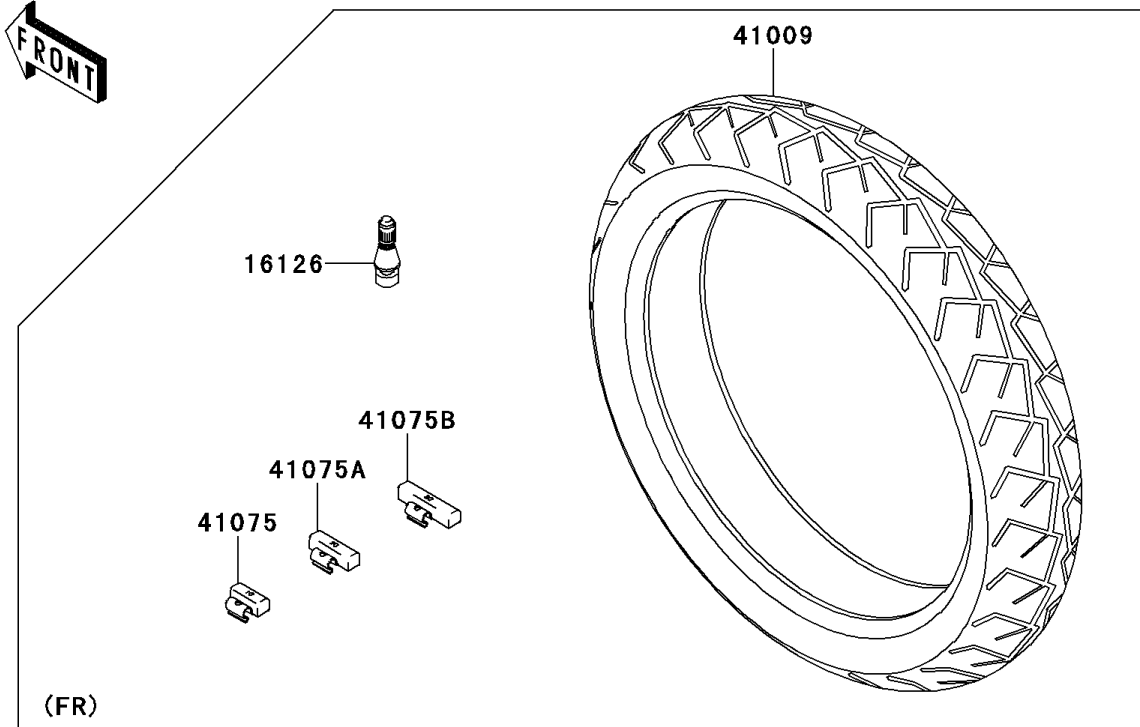

2007 Ninja® 650R PARTS DIAGRAM

Tires

F2210

2007 Ninja® 650R PARTS LIST

Tires

ITEM NAME	PART NUMBER	QUANTITY
VALVE,TIRE (Ref # 16126)	16126-1140	2
TIRE,FR,120/70ZR17(58W),BT20F (Ref # 41009)	41009-0132	1
TIRE,RR,160/60ZR17(69W),BT020R (Ref # 41009A)	41009-1375	1
BALANCER-WHEEL,10G,SILVER (Ref # 41075)	41075-0007	AR
BALANCER-WHEEL,20G,SILVER (Ref # 41075A)	41075-0008	AR
BALANCER-WHEEL,30G,SILVER (Ref # 41075B)	41075-0009	AR