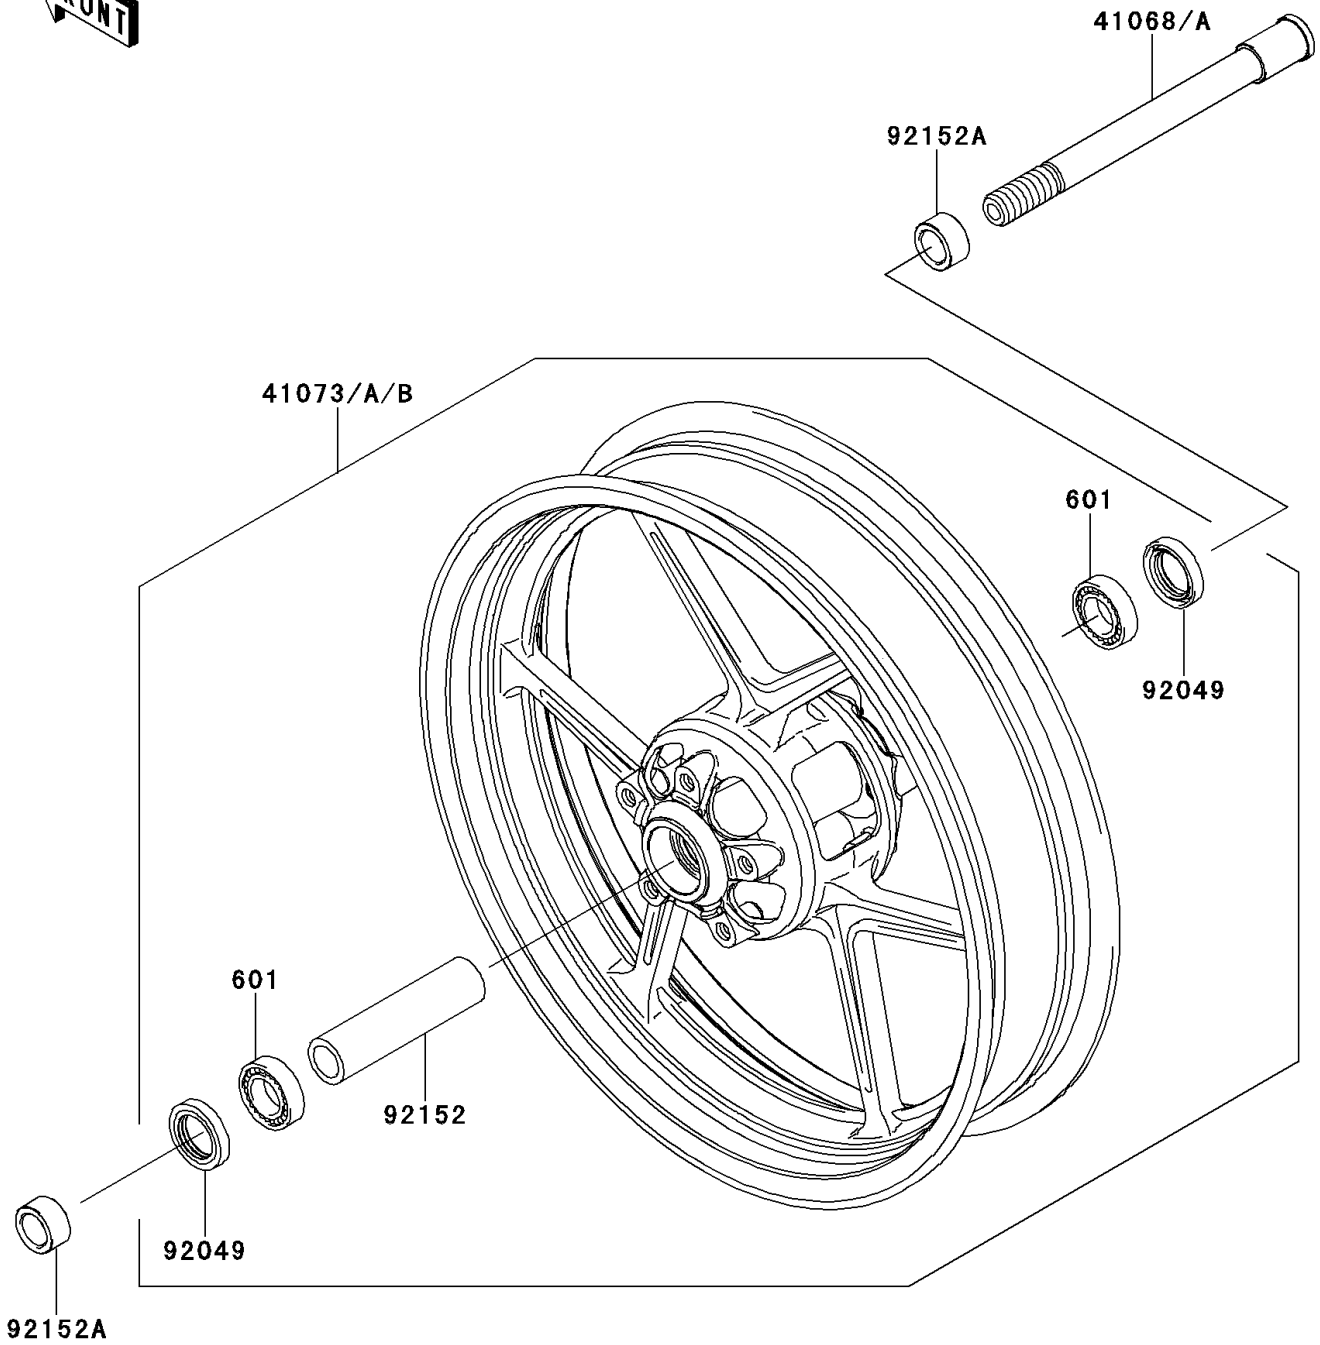

# 2007 Ninja® 650R PARTS DIAGRAM

Front Wheel

F2230

### Front Wheel

ITEM NAME	PART NUMBER	QUANTITY
BEARING-BALL,#6004UUC3 (Ref # 601)	601B6004UU	2
AXLE,FR (Ref # 41068A)	41068-0059	1
WHEEL-ASSY,FR,BLACK (Ref # 41073)	41073-0053-R2	1
WHEEL-ASSY,FR,GRAYSTONE (Ref # 41073B)	41073-0053-2A	1
SEAL-OIL,BJN30427-C3 (Ref # 92049)	92049-1057	2
COLLAR,FR HUB,L=115 (Ref # 92152)	92152-0087	1
COLLAR,FR AXLE,L=15.5 (Ref # 92152A)	92152-0310	2