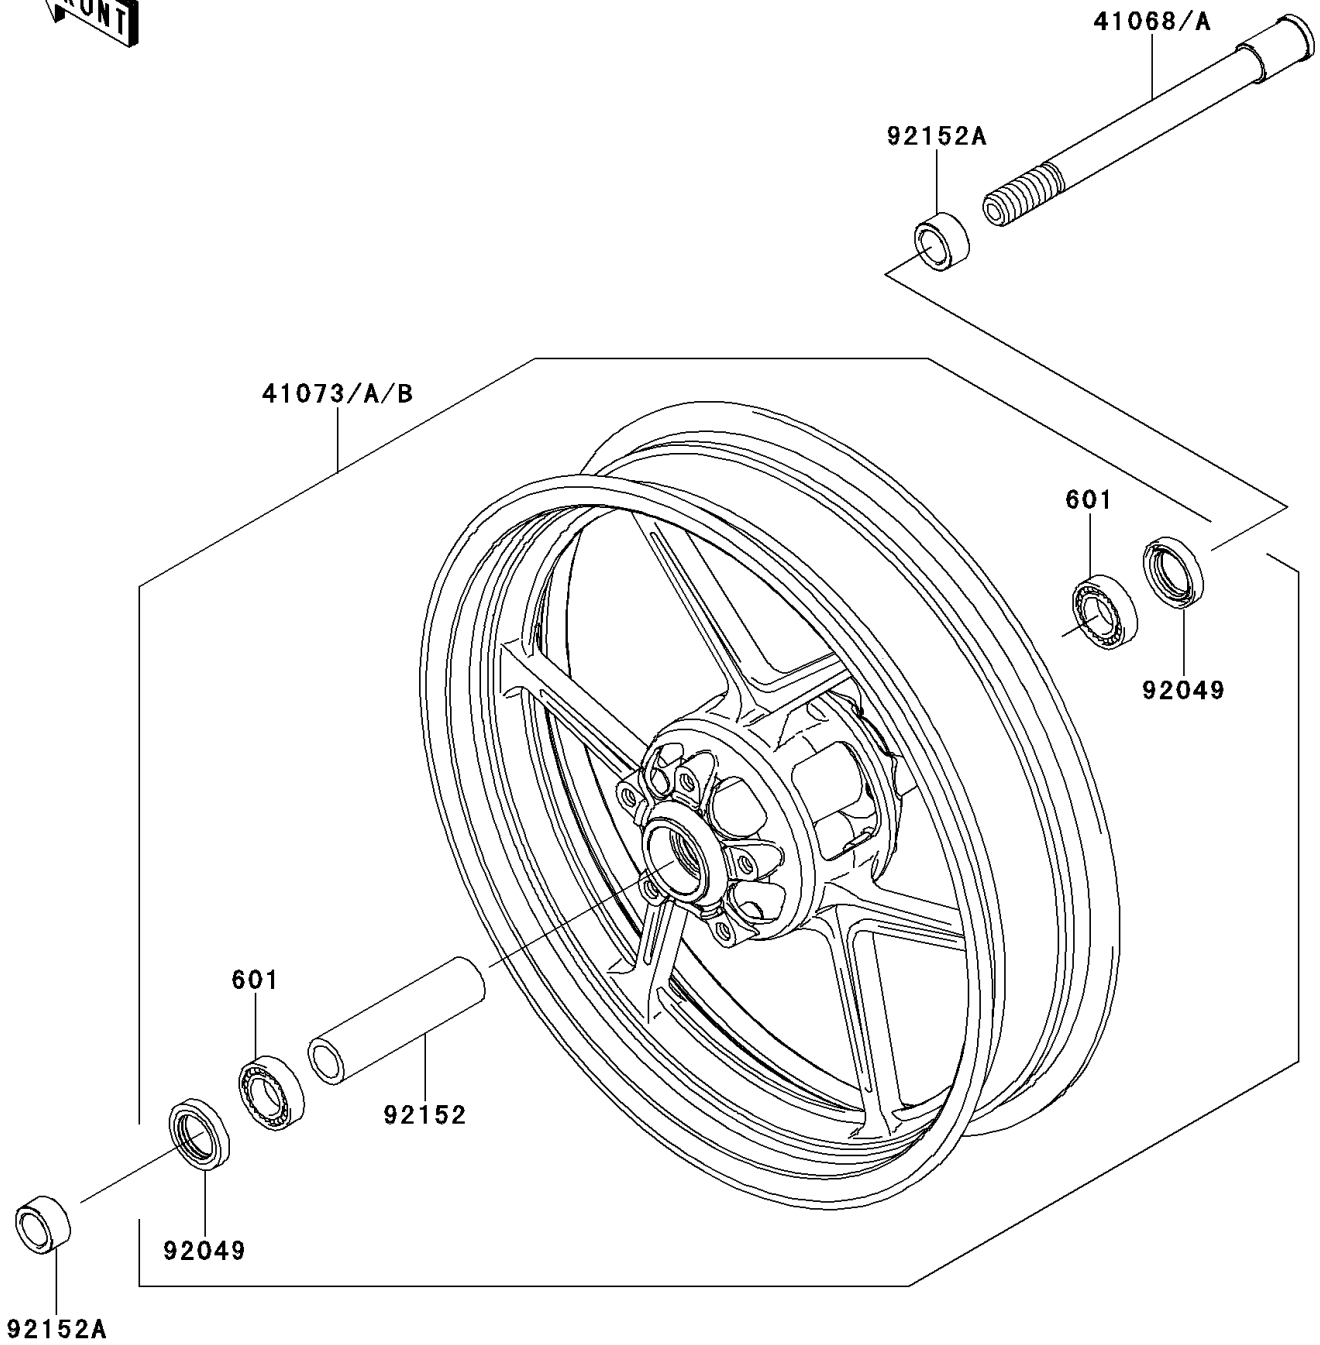

# 2008 Ninja® 650R PARTS DIAGRAM

Front Wheel

F2230

## 2008 Ninja® 650R PARTS LIST

### Front Wheel

ITEM NAME	PART NUMBER	QUANTITY
BEARING-BALL,#6004UUC3 (Ref # 601)	601B6004UU	2
AXLE,FR (Ref # 41068A)	41068-0059	1
WHEEL-ASSY,FR,BLACK (Ref # 41073)	41073-0053-R2	1
WHEEL-ASSY,FR,M.P.RED (Ref # 41073A)	41073-0053-17J	1
SEAL-OIL,BJN30427-C3 (Ref # 92049)	92049-1057	2
COLLAR,FR HUB,L=115 (Ref # 92152)	92152-0087	1
COLLAR,FR AXLE,L=15.5 (Ref # 92152A)	92152-0310	2