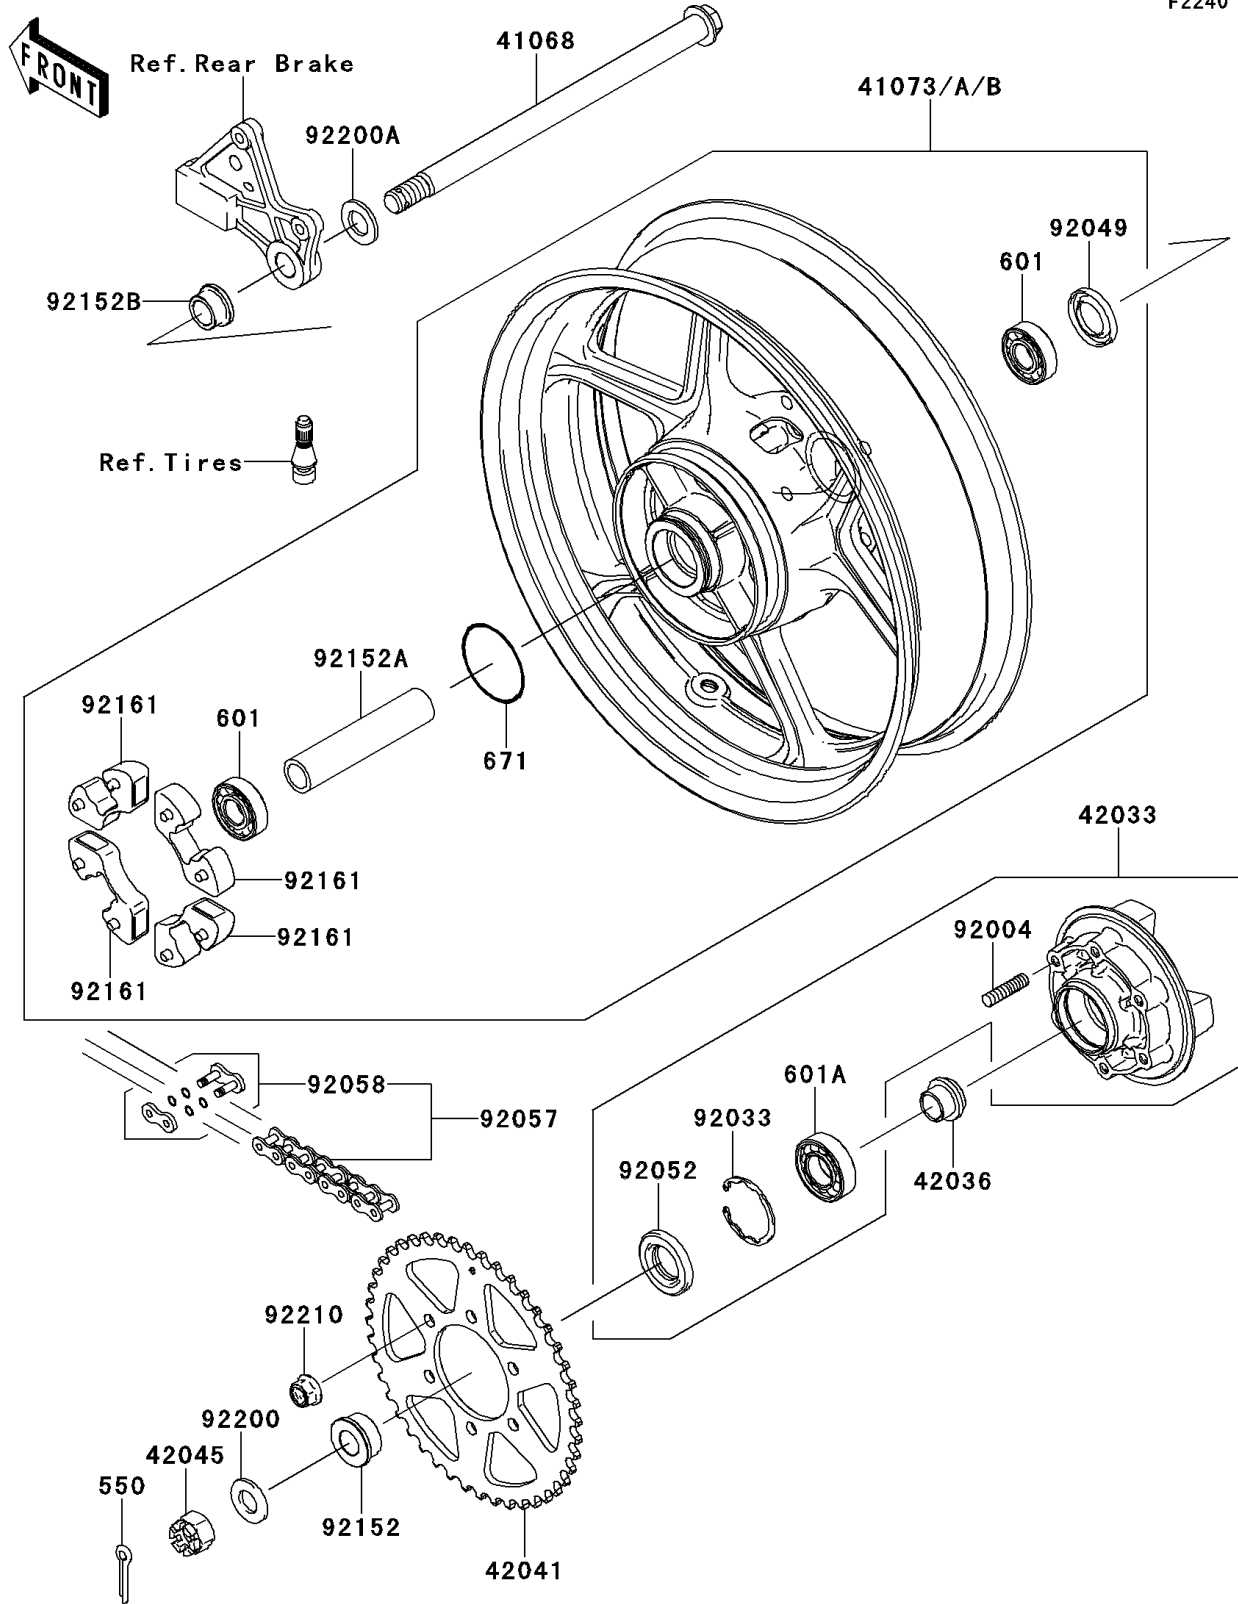

2006 Ninja® 650R PARTS DIAGRAM

Rear Wheel/Chain

F2240

2006 Ninja® 650R PARTS LIST

Rear Wheel/Chain

ITEM NAME	PART NUMBER	QUANTITY
PIN-COTTER,4.0X35 (Ref # 550)	550D4035	1
BEARING-BALL,6204UUC3 (Ref # 601)	601B6204UU	2
BEARING-BALL (Ref # 601A)	601B6205UU	1
O RING,60MM (Ref # 671)	671B2560	1
AXLE,RR (Ref # 41068)	41068-0053	1
WHEEL-ASSY,RR,GRAYSTONE (Ref # 41073B)	41073-0051-2A	1
COUPLING-ASSY,RR HUB (Ref # 42033)	42033-0003	1
SLEEVE,RR HUB,L=23 (Ref # 42036)	42036-1251	1
SPROCKET-HUB,46T (Ref # 42041)	42041-0020	1
NUT,CASTLE,18MM (Ref # 42045)	42045-018	1
STUD,10X19 (Ref # 92004)	92004-0028	6
RING-SNAP,52MM (Ref # 92033)	92033-1043	1
SEAL-OIL,BJN28475 (Ref # 92049)	92049-1056	1
SEAL-OIL,TWC35527 (Ref # 92052)	92052-006	1
CHAIN,DRIVE,EK520MVXL1X114L (Ref # 92057)	92057-0101	1
JOINT-CHAIN,DRIVE (Ref # 92058)	92058-0007	1
COLLAR,RR AXLE,LH,L=18 (Ref # 92152)	92152-0118	1
COLLAR,RR HUB,L=133 (Ref # 92152A)	92152-0301	1
COLLAR,RR AXLE,RH,L=17 (Ref # 92152B)	92152-0302	1
DAMPER,SHOCK,RR HUB (Ref # 92161)	92161-0303	4
WASHER,19X36X3.2 (Ref # 92200)	92200-0296	1
WASHER,20.5X36X3.2 (Ref # 92200A)	92200-0297	1
NUT,LOCK,FLANGED,10MM (Ref # 92210)	92210-0276	6