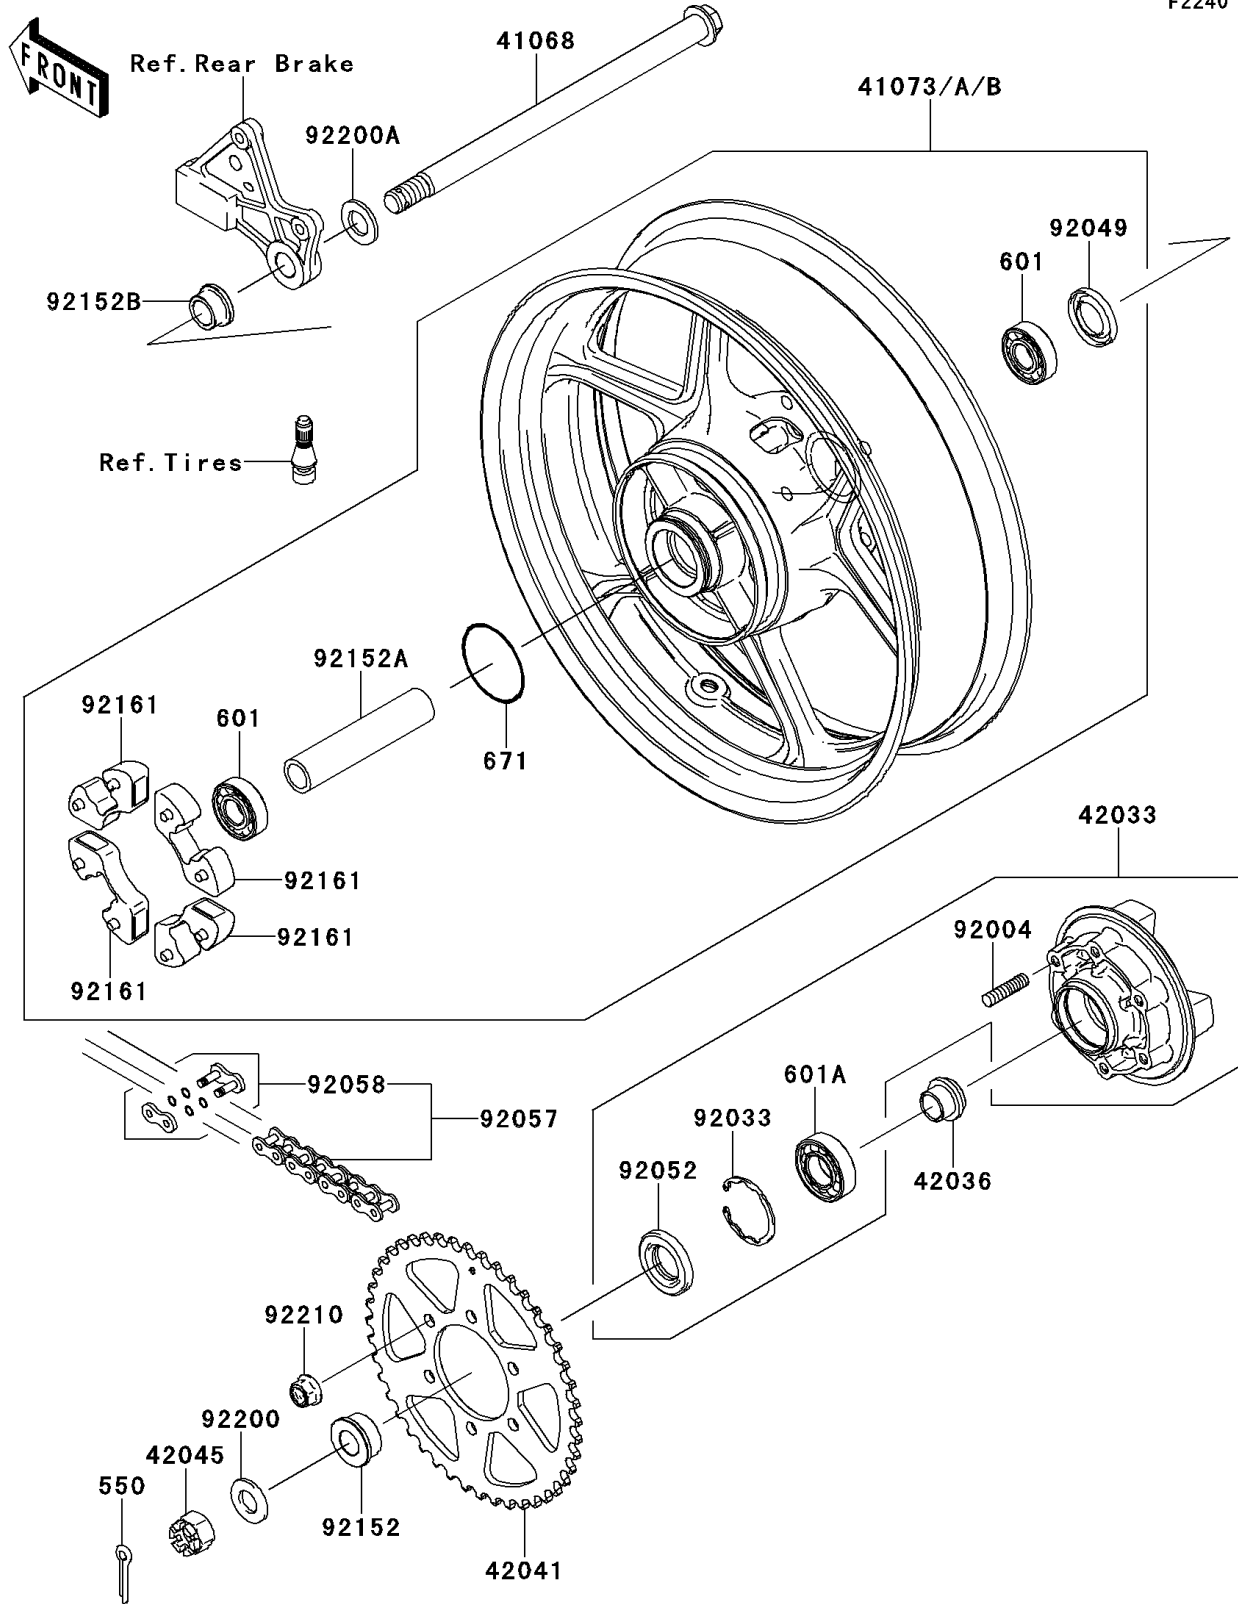

# 2007 Ninja® 650R PARTS DIAGRAM

Rear Wheel/Chain

F2240

## 2007 Ninja® 650R PARTS LIST

### Rear Wheel/Chain

ITEM NAME	PART NUMBER	QUANTITY
PIN-COTTER,4.0X35 (Ref # 550)	550D4035	1
BEARING-BALL,6204UUC3 (Ref # 601)	601B6204UU	2
BEARING-BALL (Ref # 601A)	601B6205UU	1
O RING,60MM (Ref # 671)	671B2560	1
AXLE,RR (Ref # 41068)	41068-0053	1
WHEEL-ASSY,RR,BLACK (Ref # 41073)	41073-0051-R2	1
WHEEL-ASSY,RR,GRAYSTONE (Ref # 41073B)	41073-0051-2A	1
COUPLING-ASSY,RR HUB (Ref # 42033)	42033-0003	1
SLEEVE,RR HUB,L=23 (Ref # 42036)	42036-1251	1
SPROCKET-HUB,46T (Ref # 42041)	42041-0020	1
NUT,CASTLE,18MM (Ref # 42045)	42045-018	1
STUD,10X19 (Ref # 92004)	92004-0028	6
RING-SNAP,52MM (Ref # 92033)	92033-1043	1
SEAL-OIL,BJN28475 (Ref # 92049)	92049-1056	1
SEAL-OIL,TWC35527 (Ref # 92052)	92052-006	1
CHAIN,DRIVE,EK520MVXL1X114L (Ref # 92057)	92057-0101	1
JOINT-CHAIN,DRIVE (Ref # 92058)	92058-0007	1
COLLAR,RR AXLE,LH,L=18 (Ref # 92152)	92152-0118	1
COLLAR,RR HUB,L=133 (Ref # 92152A)	92152-0301	1
COLLAR,RR AXLE,RH,L=17 (Ref # 92152B)	92152-0302	1
DAMPER,SHOCK,RR HUB (Ref # 92161)	92161-0303	4
WASHER,19X36X3.2 (Ref # 92200)	92200-0296	1
WASHER,20.5X36X3.2 (Ref # 92200A)	92200-0297	1
NUT,LOCK,FLANGED,10MM (Ref # 92210)	92210-0276	6