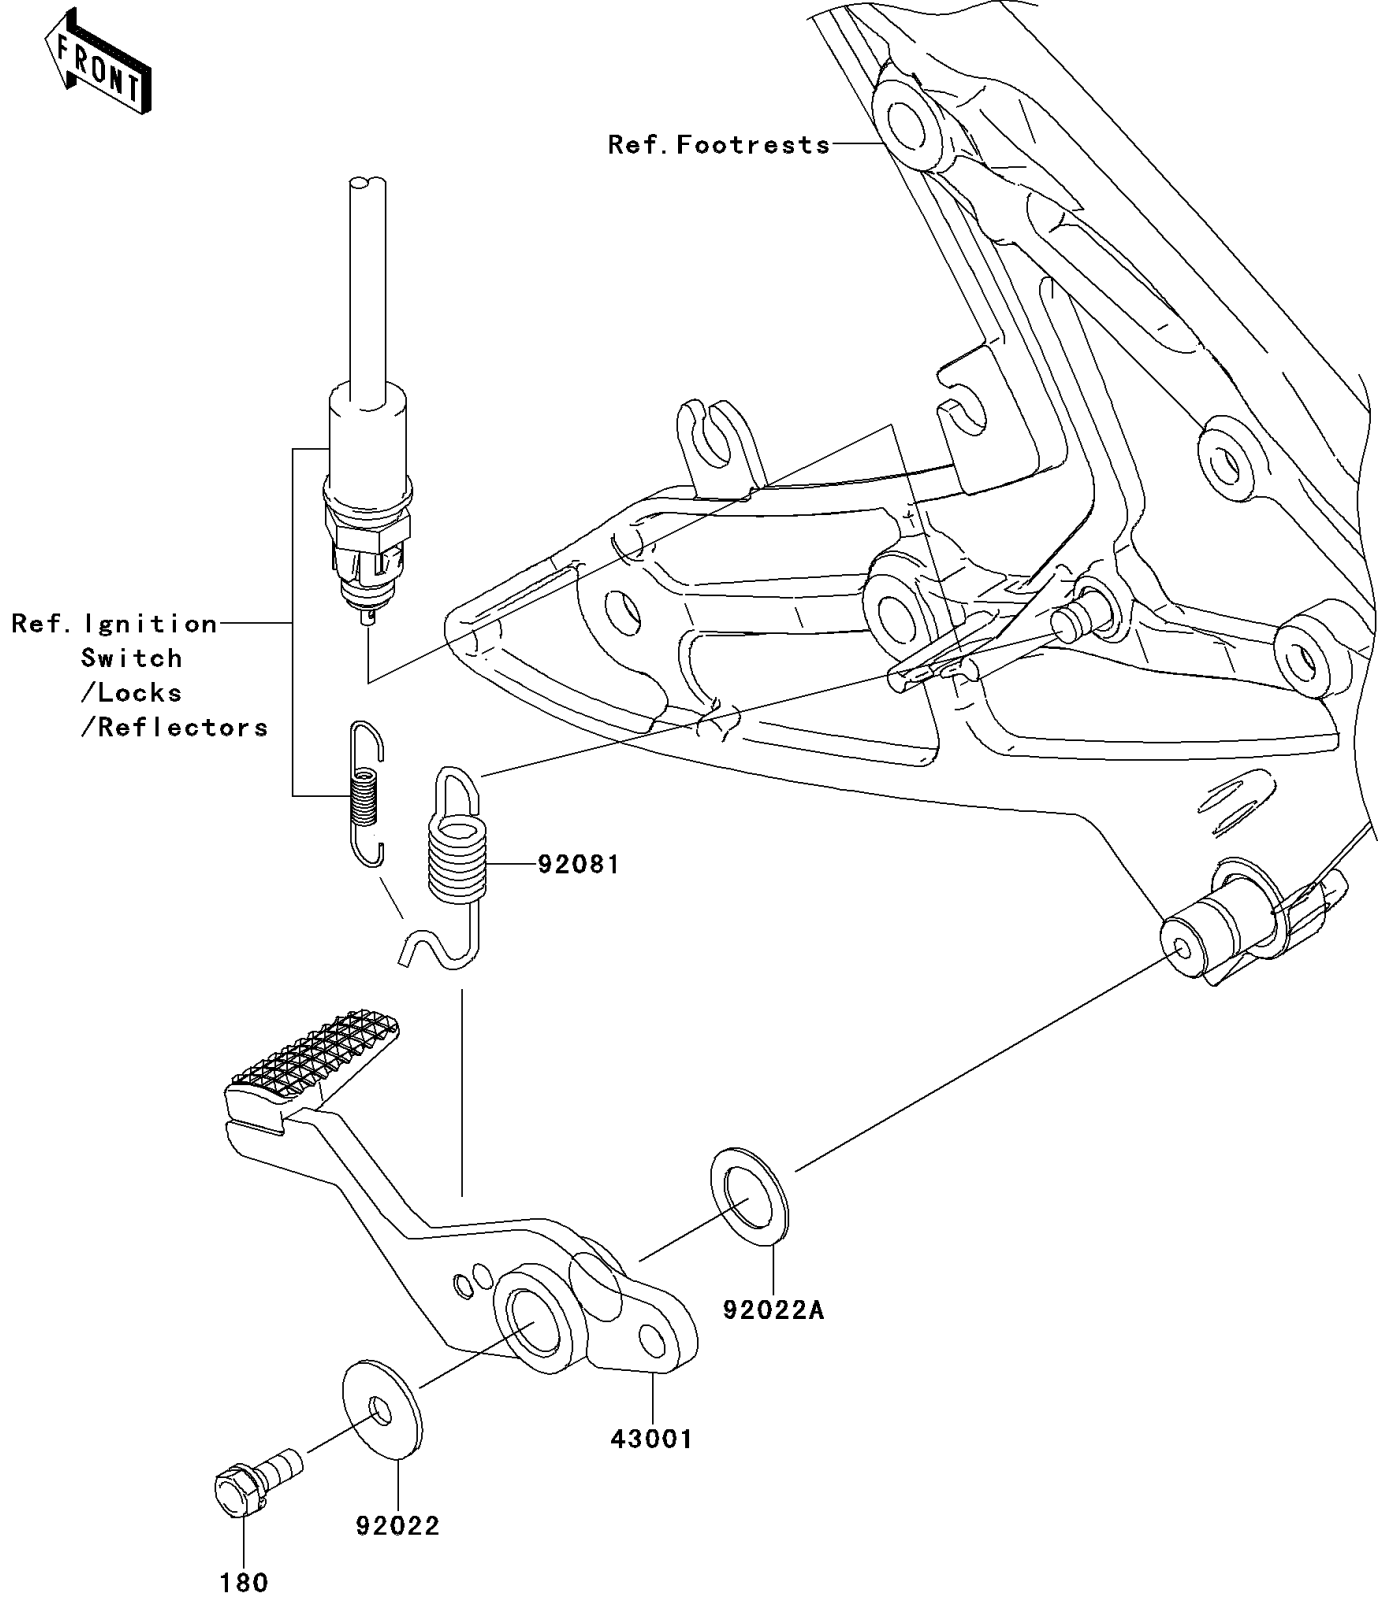

2007 Ninja® 650R PARTS DIAGRAM

Brake Pedal/Torque Link

F2260

2007 Ninja® 650R PARTS LIST

Brake Pedal/Torque Link

ITEM NAME	PART NUMBER	QUANTITY
BOLT-UPSET-WS,6X16 (Ref # 180)	180D0616	1
LEVER-BRAKE,PEDAL (Ref # 43001)	43001-0051	1
WASHER,7X24X1.6 (Ref # 92022)	92022-228	1
WASHER,15.3X24X1 (Ref # 92022A)	92022-326	1
SPRING,BRAKE PEDAL (Ref # 92081)	92081-1833	1