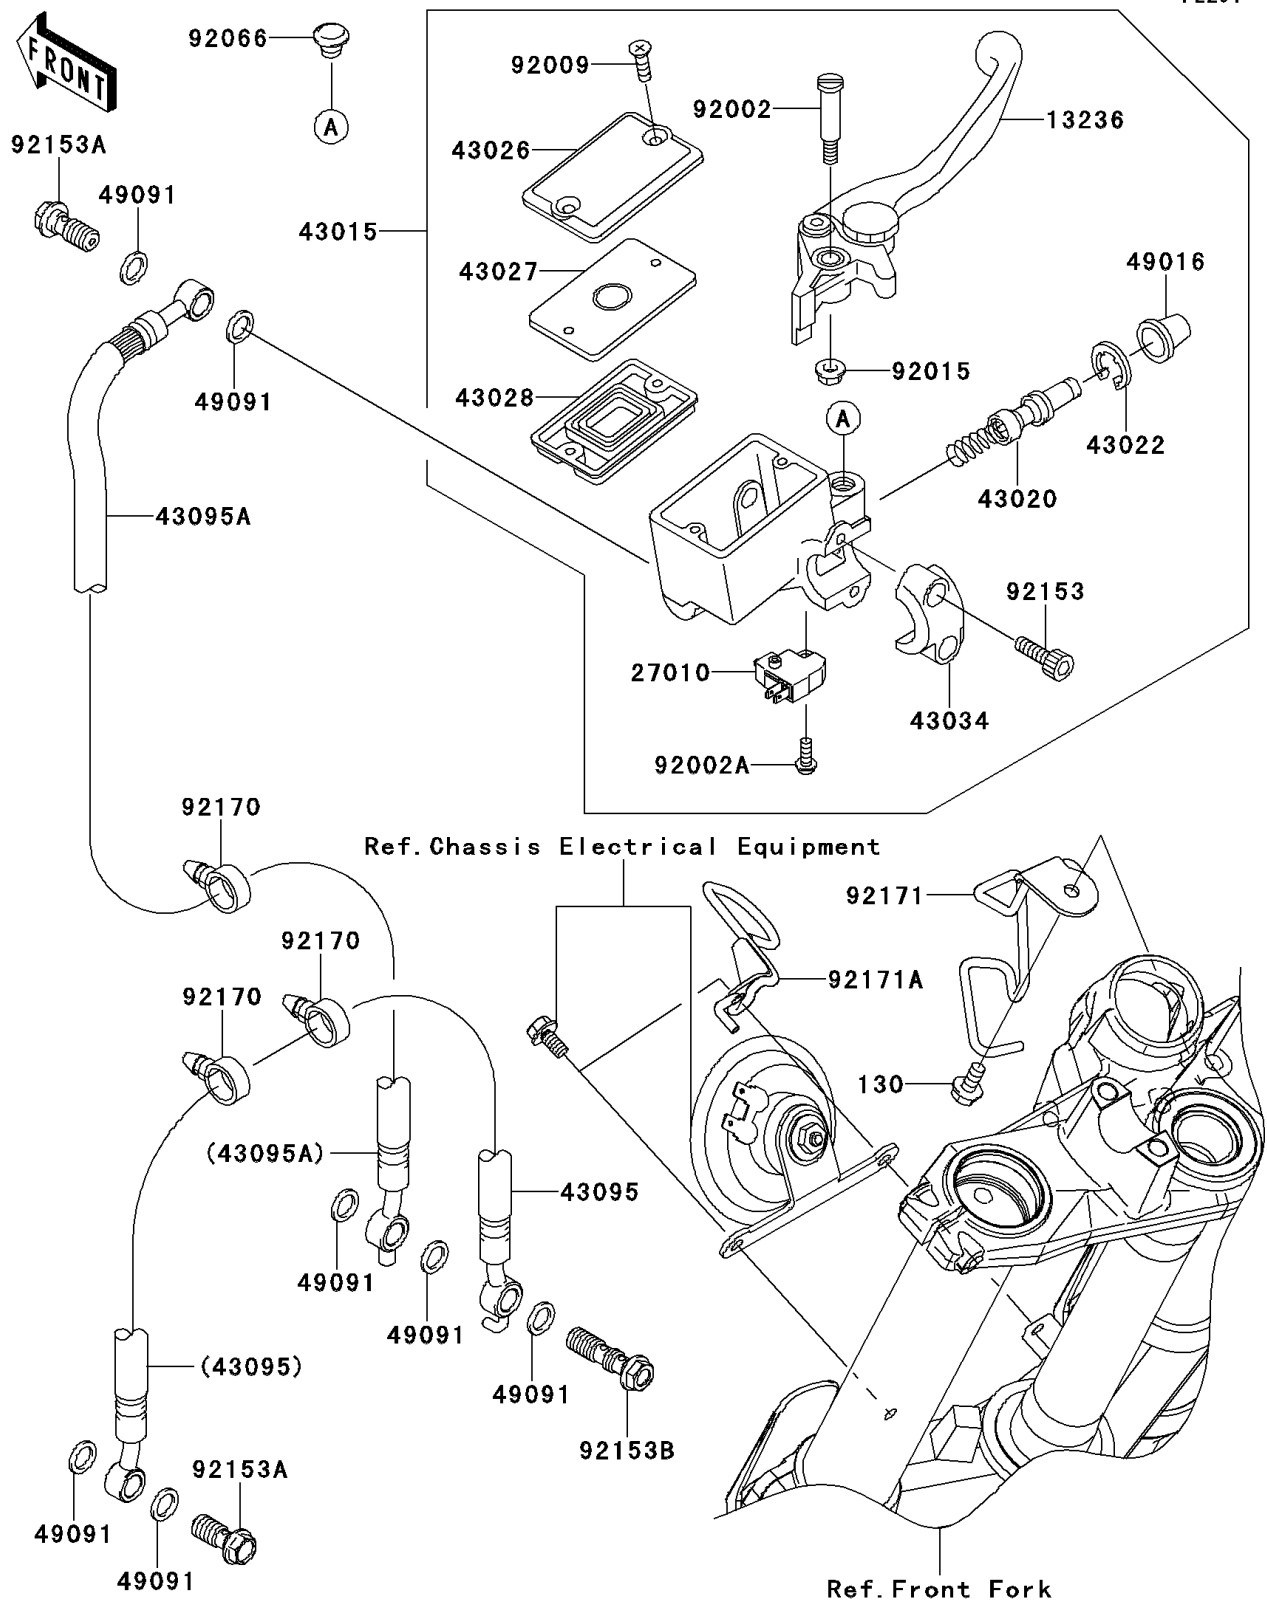

2006 Ninja® 650R PARTS DIAGRAM

Front Master Cylinder

F2291

2006 Ninja® 650R PARTS LIST

Front Master Cylinder

ITEM NAME	PART NUMBER	QUANTITY
BOLT-FLANGED,6X12 (Ref # 130)	130L0612	1
LEVER-COMP,FRONT BRAKE (Ref # 13236)	13236-1337	1
SWITCH,BRAKE (Ref # 27010)	27010-0025	1
CYLINDER-ASSY-MASTER,FR (Ref # 43015)	43015-0011	1
PISTON-COMP-BRAKE,FR (Ref # 43020)	43020-1054	1
STOPPER-BRAKE,PISTON (Ref # 43022)	43022-1010	1
CAP-BRAKE (Ref # 43026)	43026-1076	1
PLATE-DIAPHRAGM (Ref # 43027)	43027-1055	1
DIAPHRAGM,MASTER CYLINDER (Ref # 43028)	43028-1058	1
HOLDER-BRAKE,MASTER CYLINDER (Ref # 43034)	43034-1053	1
HOSE-BRAKE,FR (Ref # 43095)	43095-0211	1
HOSE-BRAKE,FR (Ref # 43095A)	43095-0265	1
COVER-SEAL,MASTER CYLINDER (Ref # 49016)	49016-1044	1
WASHER-SEAL,10.1X14.5X1.5 (Ref # 49091)	49091-0001	7
BOLT,LEVER SET,BLACK (Ref # 92002)	92002-1322	1
BOLT,SCREW,4X12 (Ref # 92002A)	92002-1323	1
SCREW,4MM (Ref # 92009)	92009-1458	2
NUT,FLANGED,6MM,BLACK (Ref # 92015)	92015-1233	1
PLUG,9.5X8,POLYETHYLENE (Ref # 92066)	92066-1077	1
BOLT,SOCKET,6X20 (Ref # 92153)	92153-0417	2
BOLT,OIL,L=23 (Ref # 92153A)	92153-0627	2
BOLT,OIL,L=37 (Ref # 92153B)	92153-0628	1
CLAMP (Ref # 92170)	92170-1067	3
CLAMP,BRAKE HOSE (Ref # 92171)	92171-0685	1
CLAMP,CABLE (Ref # 92171A)	92171-0706	1