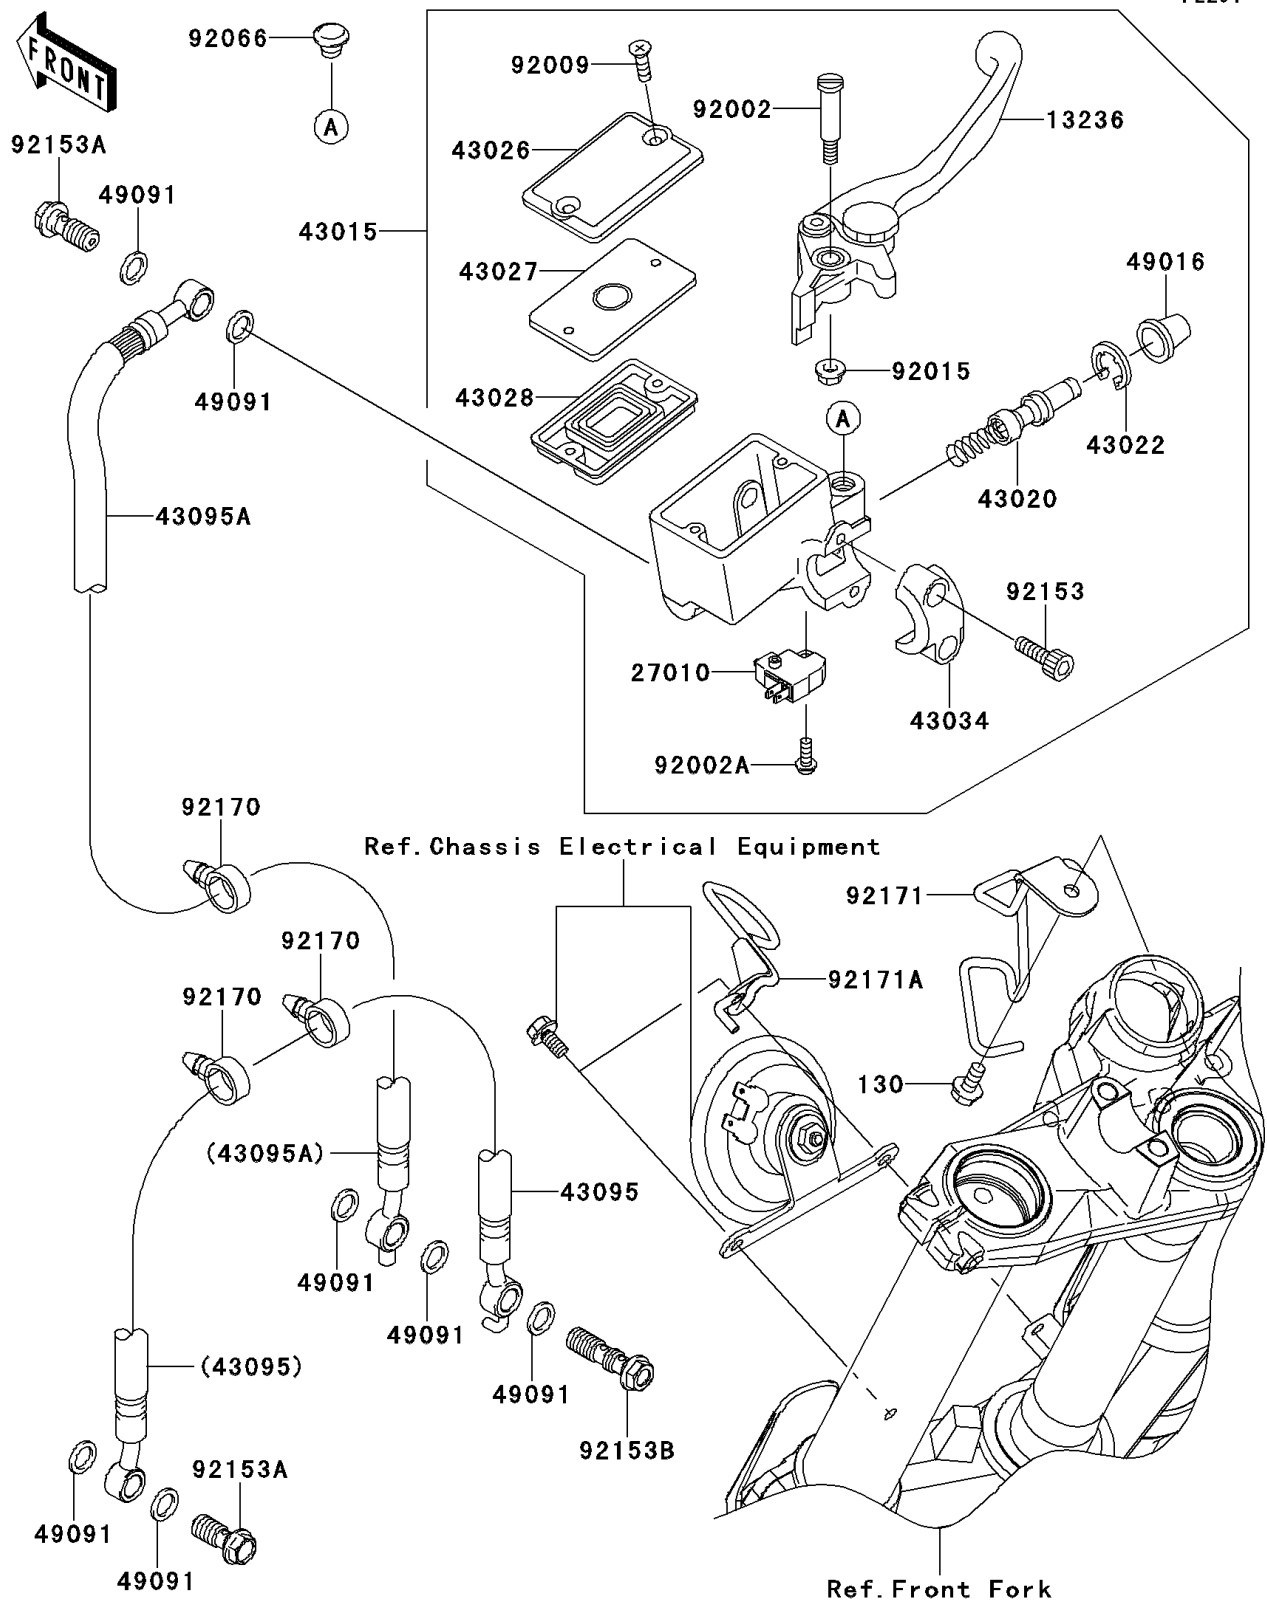

2007 Ninja® 650R PARTS DIAGRAM

Front Master Cylinder

F2291

2007 Ninja® 650R PARTS LIST

Front Master Cylinder

ITEM NAME	PART NUMBER	QUANTITY
BOLT-FLANGED,6X12 (Ref # 130)	130L0612	1
LEVER-COMP,FRONT BRAKE (Ref # 13236)	13236-1337	1
SWITCH,BRAKE (Ref # 27010)	27010-0025	1
CYLINDER-ASSY-MASTER,FR (Ref # 43015)	43015-0011	1
PISTON-COMP-BRAKE,FR (Ref # 43020)	43020-1054	1
STOPPER-BRAKE,PISTON (Ref # 43022)	43022-1010	1
CAP-BRAKE (Ref # 43026)	43026-1076	1
PLATE-DIAPHRAGM (Ref # 43027)	43027-1055	1
DIAPHRAGM,MASTER CYLINDER (Ref # 43028)	43028-1058	1
HOLDER-BRAKE,MASTER CYLINDER (Ref # 43034)	43034-1053	1
HOSE-BRAKE,FR (Ref # 43095)	43095-0211	1
HOSE-BRAKE,FR (Ref # 43095A)	43095-0265	1
COVER-SEAL,MASTER CYLINDER (Ref # 49016)	49016-1044	1
WASHER-SEAL,10.1X14.5X1.5 (Ref # 49091)	49091-0001	7
BOLT,LEVER SET,BLACK (Ref # 92002)	92002-1322	1
BOLT,SCREW,4X12 (Ref # 92002A)	92002-1323	1
SCREW,4MM (Ref # 92009)	92009-1458	2
NUT,FLANGED,6MM,BLACK (Ref # 92015)	92015-1233	1
PLUG,9.5X8,POLYETHYLENE (Ref # 92066)	92066-1077	1
BOLT,SOCKET,6X20 (Ref # 92153)	92153-0417	2
BOLT,OIL,L=23 (Ref # 92153A)	92153-0627	2
BOLT,OIL,L=37 (Ref # 92153B)	92153-0628	1
CLAMP (Ref # 92170)	92170-1067	3
CLAMP,BRAKE HOSE (Ref # 92171)	92171-0685	1
CLAMP,CABLE (Ref # 92171A)	92171-0706	1