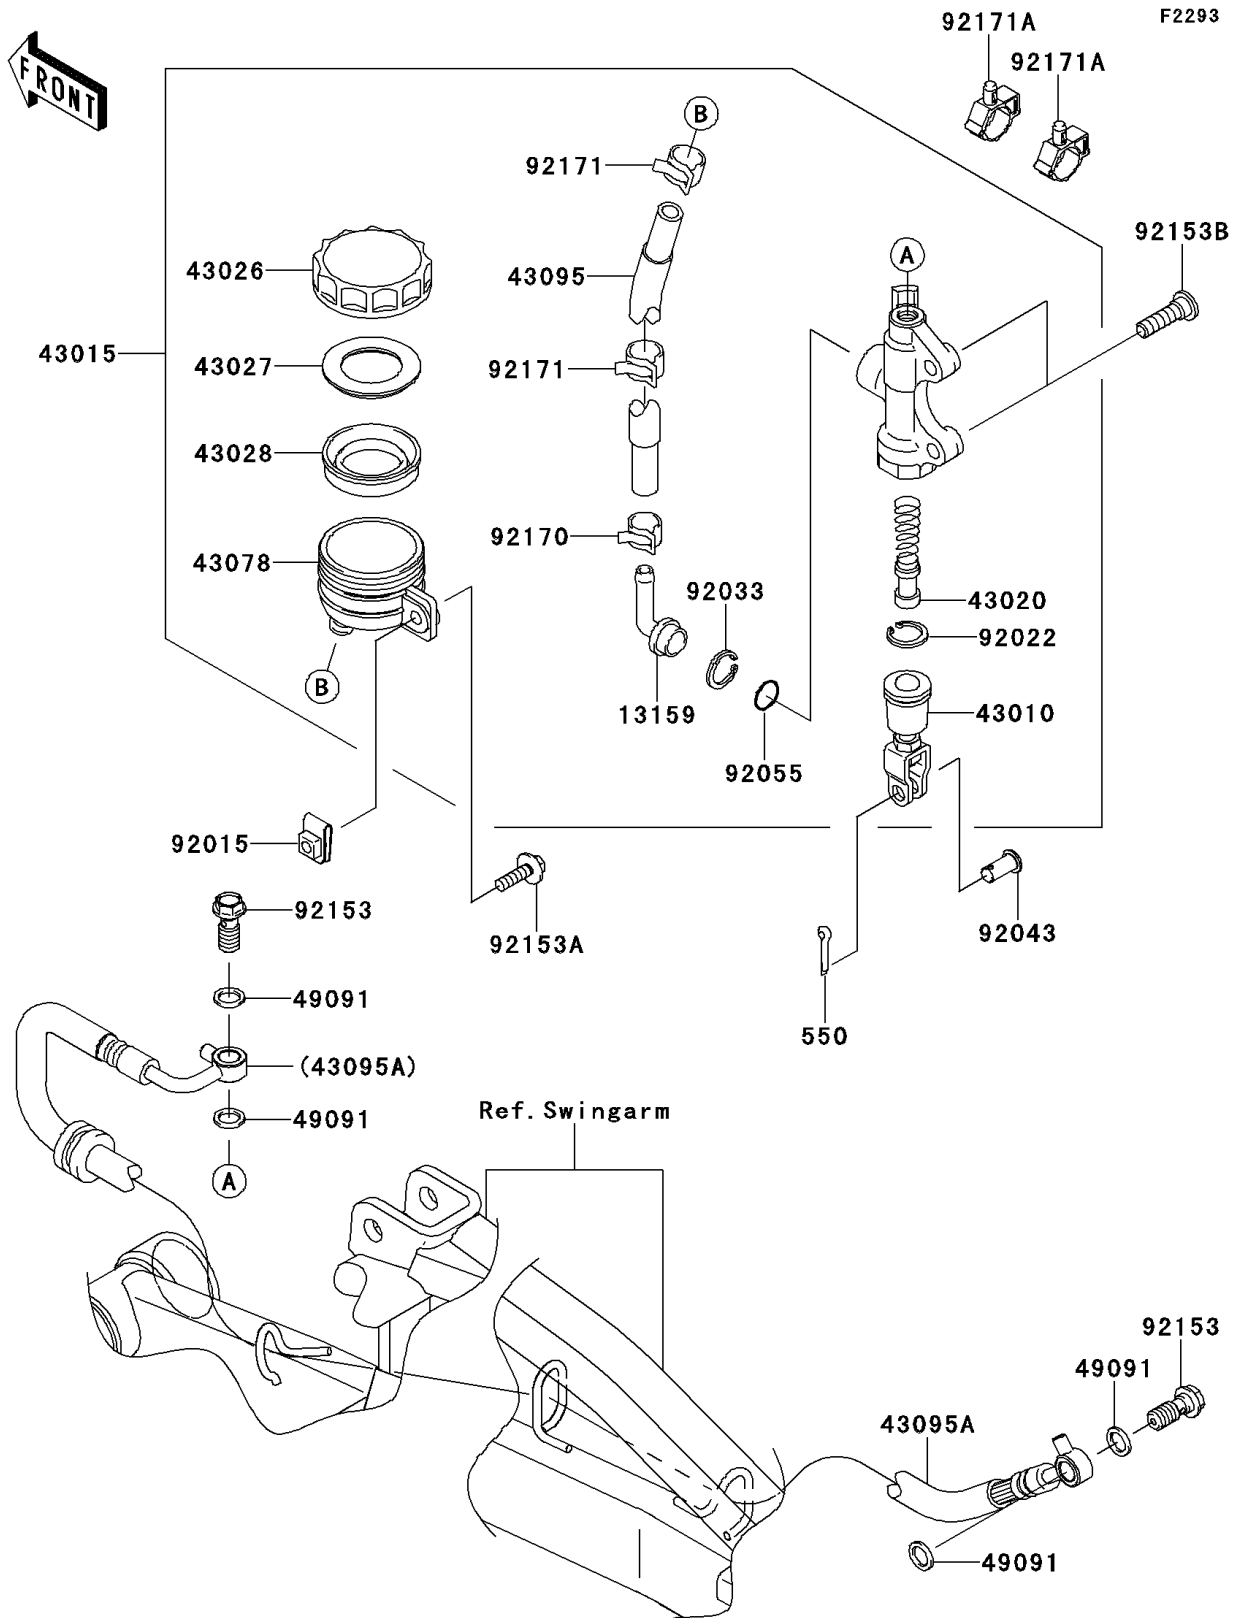

2006 Ninja® 650R PARTS DIAGRAM

Rear Master Cylinder

2006 Ninja® 650R PARTS LIST

Rear Master Cylinder

ITEM NAME	PART NUMBER	QUANTITY
PIN-COTTER,2.0X15 (Ref # 550)	550D2015	1
CONNECTOR (Ref # 13159)	13159-1056	1
ROD-ASSY-BRAKE (Ref # 43010)	43010-1074	1
CYLINDER-ASSY-MASTER,RR (Ref # 43015)	43015-0068	1
PISTON-COMP-BRAKE (Ref # 43020)	43020-1094	1
CAP-BRAKE (Ref # 43026)	43026-1051	1
PLATE-DIAPHRAGM (Ref # 43027)	43027-1051	1
DIAPHRAGM,MASTER CYLINDER (Ref # 43028)	43028-1057	1
RESERVOIR,RR MASTER CYLINDER (Ref # 43078)	43078-1082	1
HOSE-BRAKE,RR MASTER CYLINDER (Ref # 43095)	43095-0193	1
HOSE-BRAKE,RR (Ref # 43095A)	43095-0238	1
WASHER-SEAL,10.1X14.5X1.5 (Ref # 49091)	49091-0001	4
NUT,6MM (Ref # 92015)	92015-1602	1
WASHER,CIRCRIP (Ref # 92022)	92022-1601	1
RING-SNAP,20.5MM (Ref # 92033)	92033-1186	1
PIN,8X17 (Ref # 92043)	92043-0104	1
RING-O,MASTER CYLINDER (Ref # 92055)	92055-1251	1
BOLT,OIL,L=23 (Ref # 92153)	92153-0627	2
BOLT,6X22 (Ref # 92153A)	92153-0725	1
BOLT,SOCKET,8X30 (Ref # 92153B)	92153-1624	2
CLAMP,HOSE (Ref # 92170)	92170-1091	1
CLAMP,HOSE (Ref # 92171)	92171-0463	2
CLAMP (Ref # 92171A)	92171-0955	2