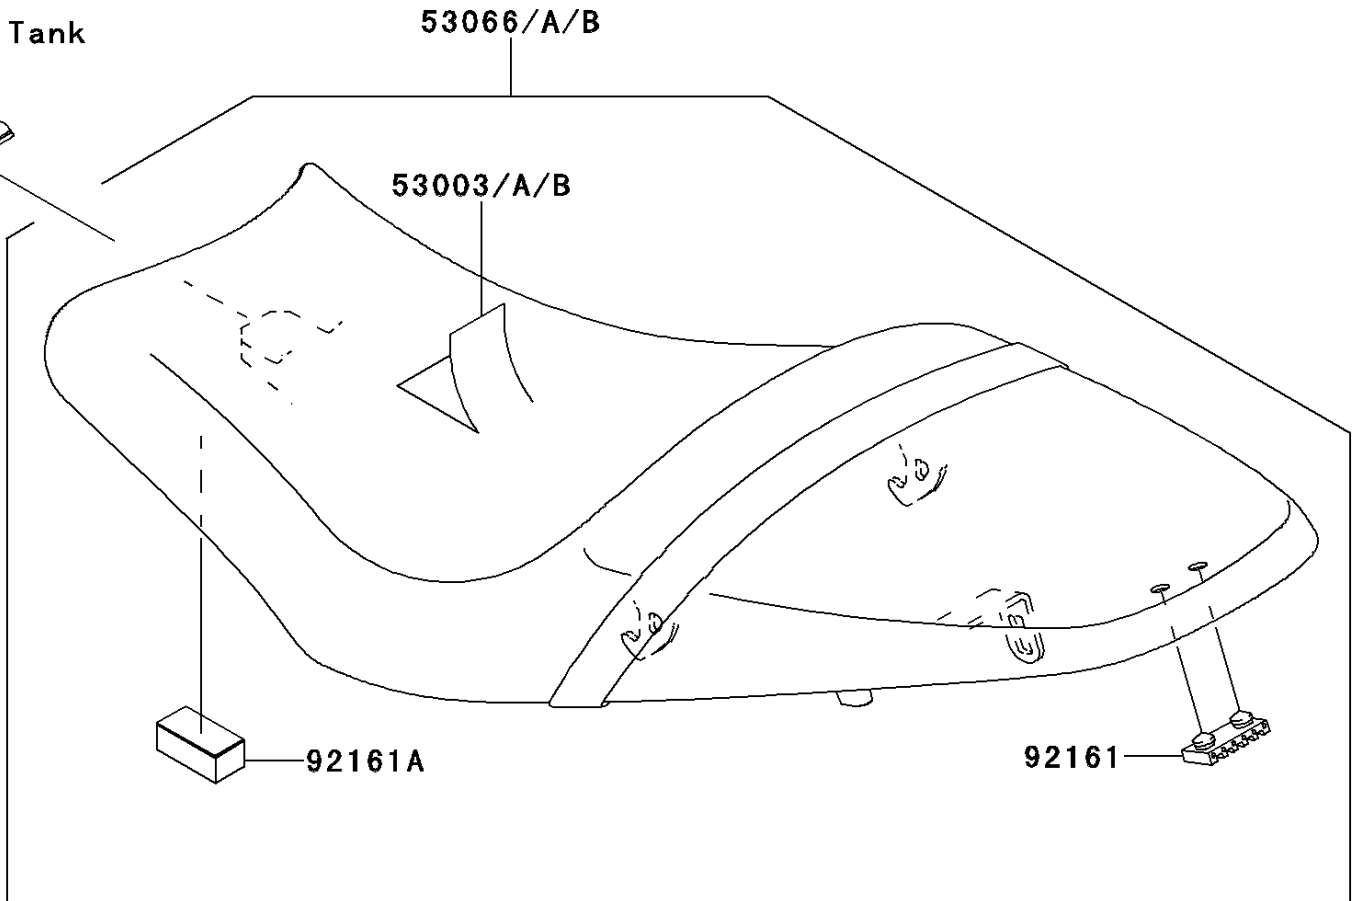

2007 Ninja® 650R PARTS DIAGRAM

Seat

F2510

Ref. Fuel Tank

53066/A/B

53003/A/B

92161A

92161

2007 Ninja® 650R PARTS LIST

Seat

ITEM NAME	PART NUMBER	QUANTITY
LEATHER,SEAT,BLACK (Ref # 53003)	53003-0066-MA	1
SEAT-ASSY,DUAL,W/BAND,BLACK (Ref # 53066)	53066-0097-MA	1
DAMPER,SEAT (Ref # 92161)	92161-0149	1
DAMPER,SEAT (Ref # 92161A)	92161-1321	1