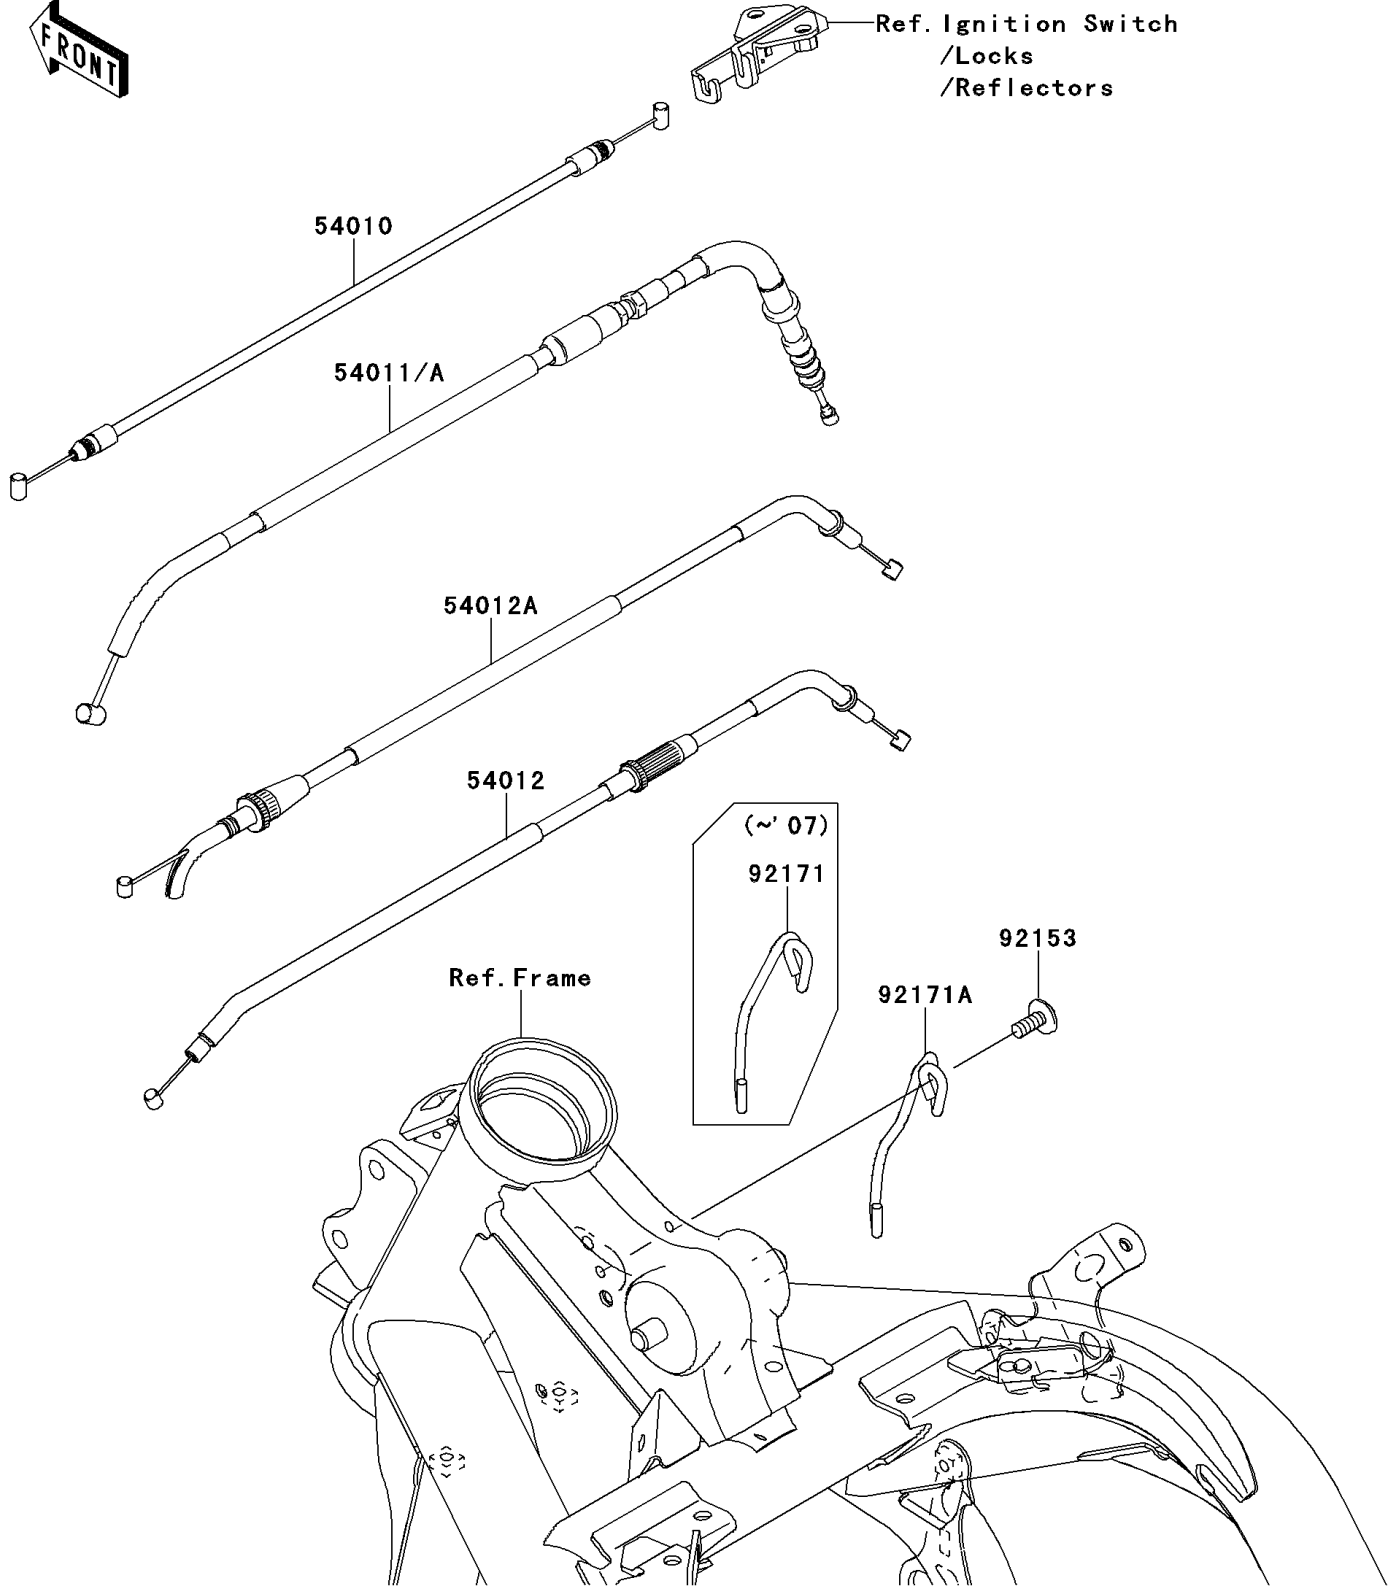

2008 Ninja® 650R PARTS DIAGRAM

Cables

F2540

2008 Ninja® 650R PARTS LIST

Cables

ITEM NAME	PART NUMBER	QUANTITY
CABLE,SEAT LOCK (Ref # 54010)	54010-0029	1
CABLE-CLUTCH (Ref # 54011A)	54011-0083	1
CABLE-THROTTLE,CLOSING (Ref # 54012)	54012-0164	1
CABLE-THROTTLE,OPENING (Ref # 54012A)	54012-0177	1
BOLT,SOCKET,6X14 (Ref # 92153)	92153-1446	1
CLAMP,CABLE (Ref # 92171A)	92171-0971	1