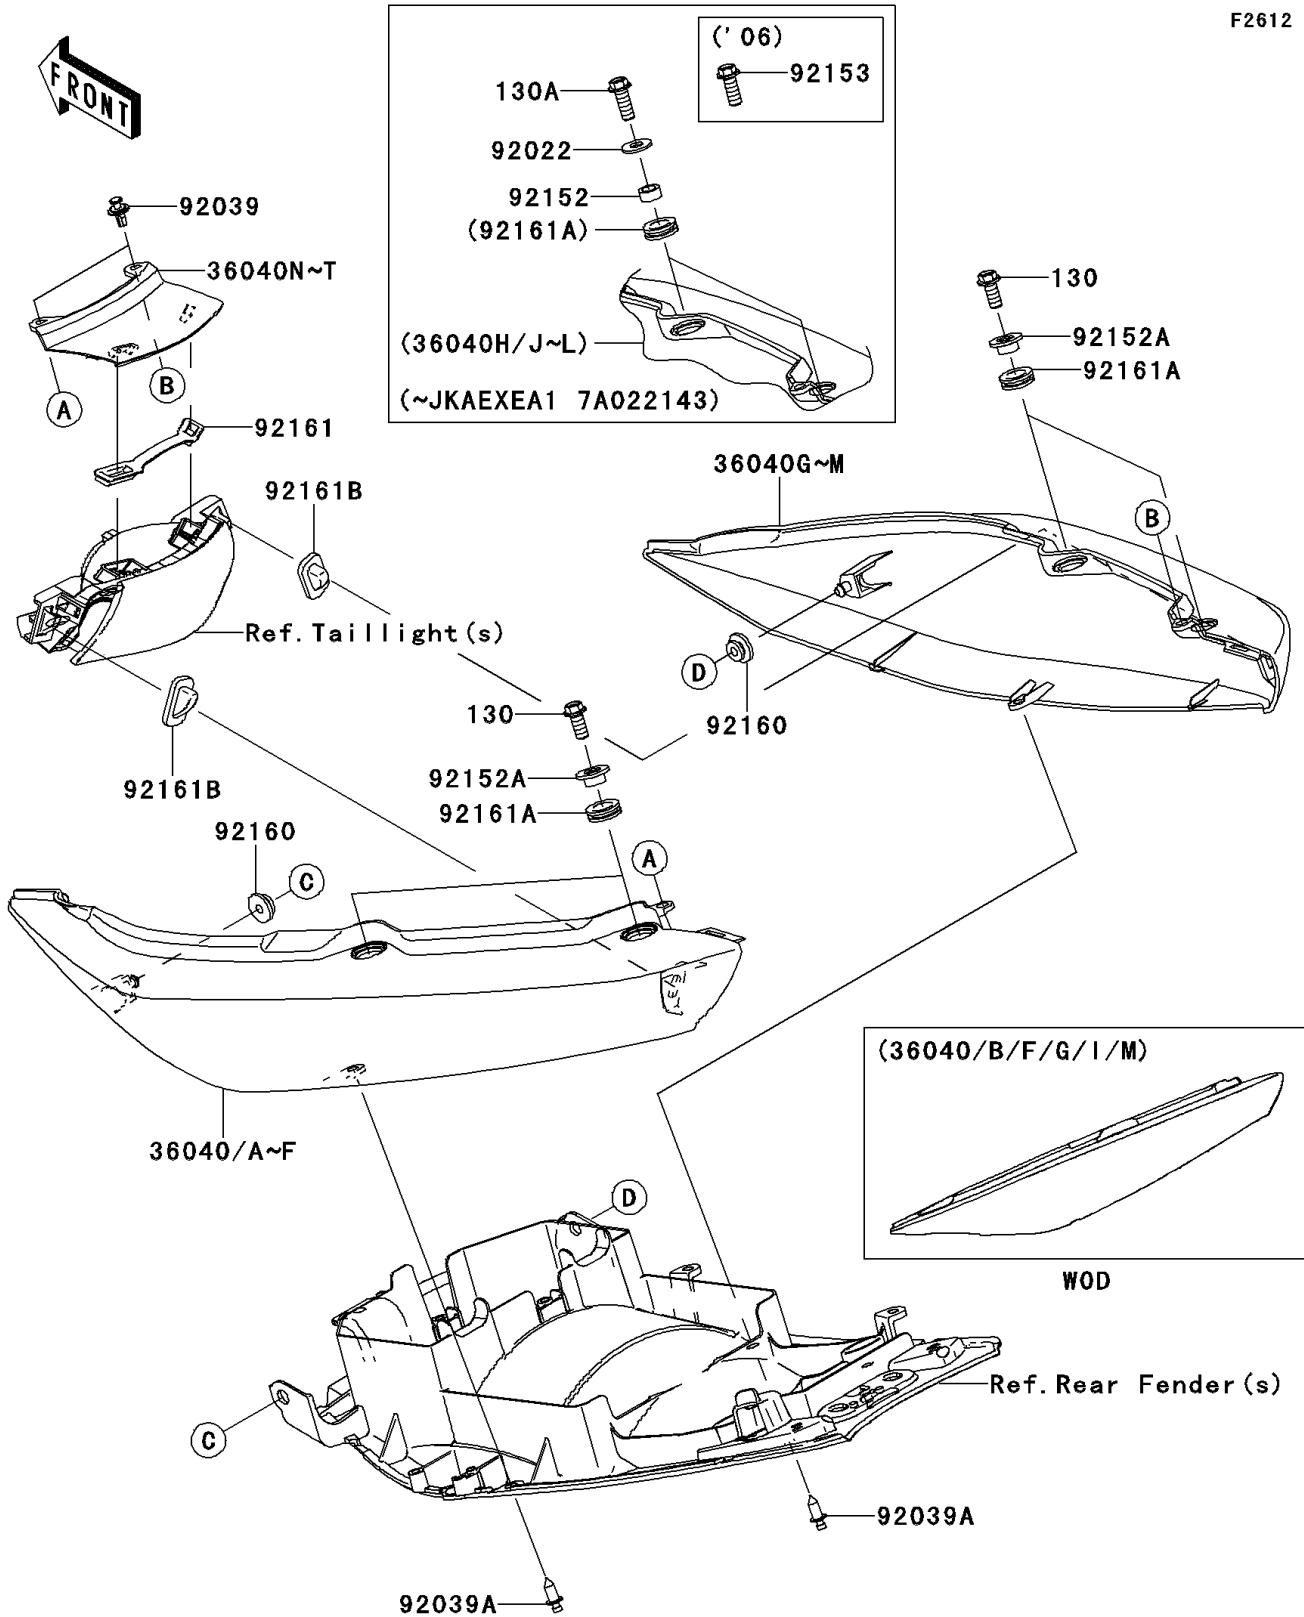

2006 Ninja® 650R PARTS DIAGRAM

Seat Cover

F2612

2006 Ninja® 650R PARTS LIST

Seat Cover

ITEM NAME	PART NUMBER	QUANTITY
-----------	-------------	----------