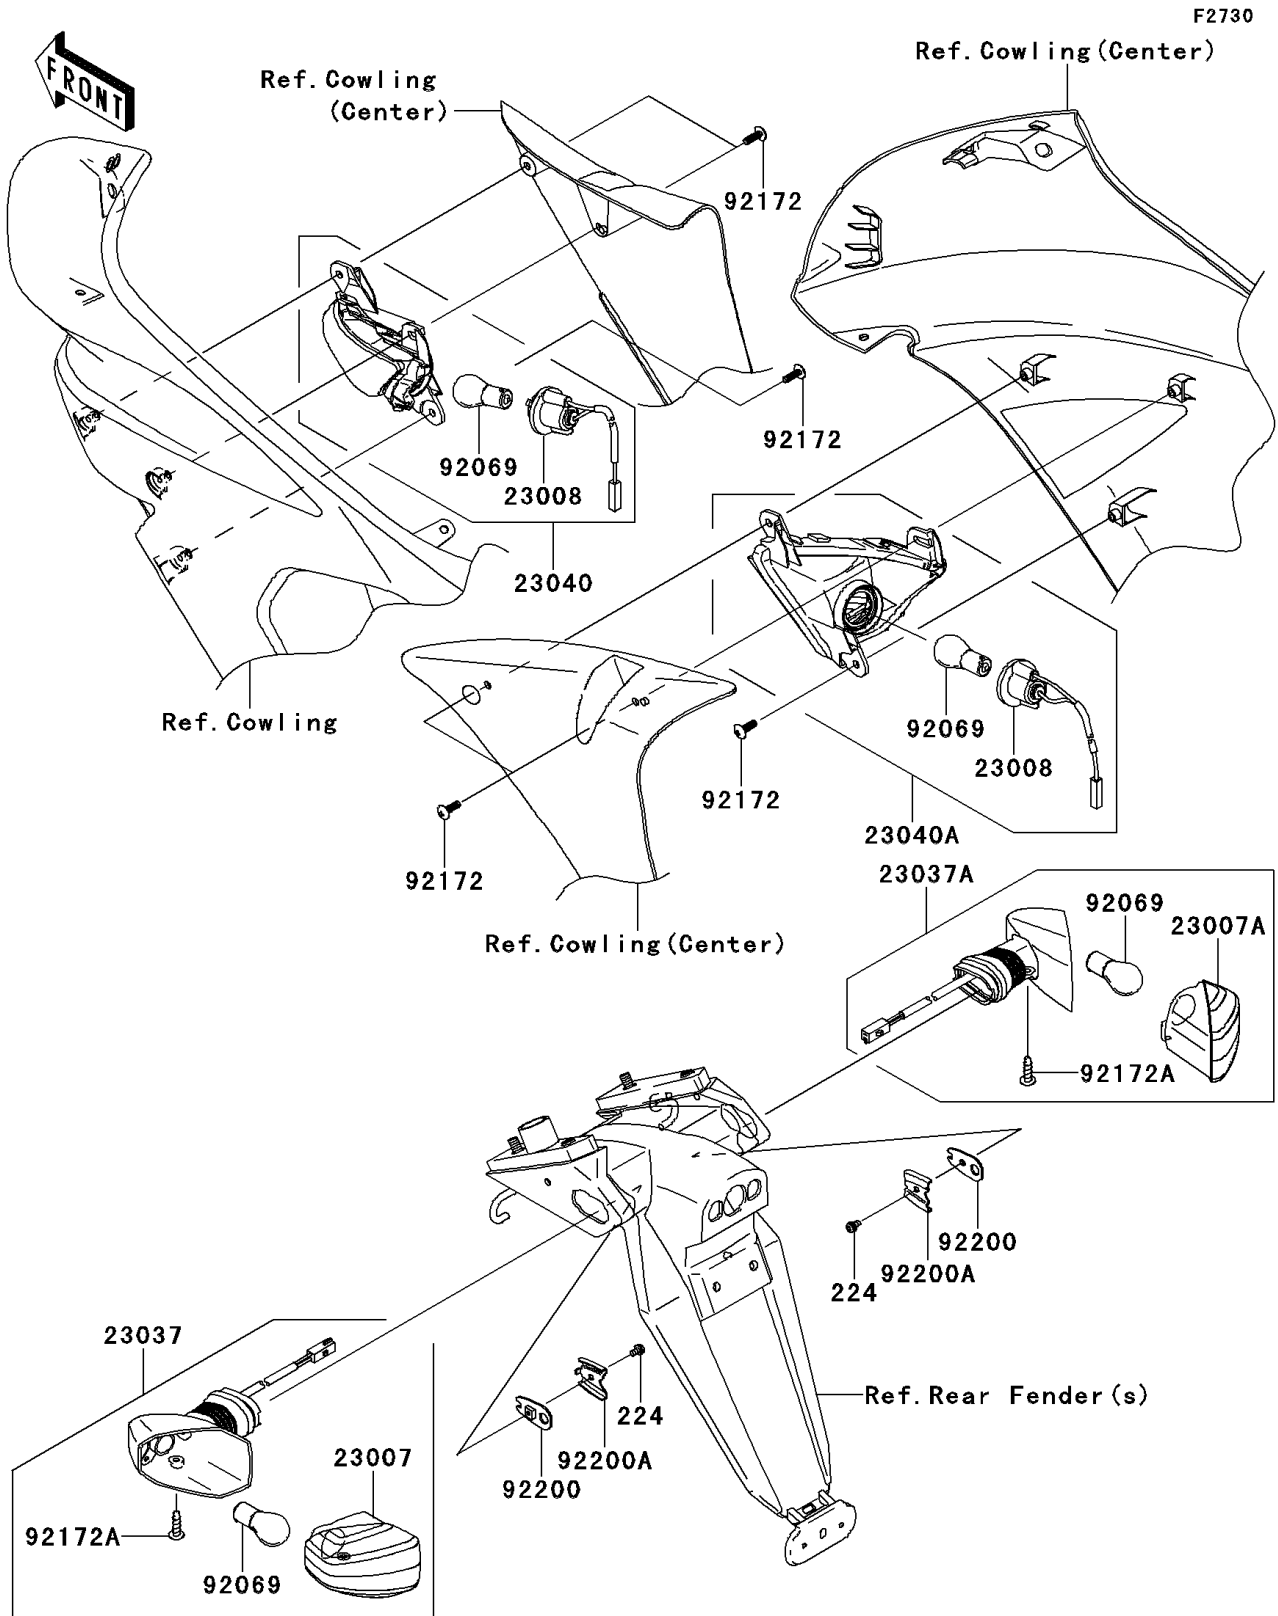

2008 Ninja® 650R PARTS DIAGRAM

Turn Signals

2008 Ninja® 650R PARTS LIST

Turn Signals

ITEM NAME	PART NUMBER	QUANTITY
SCREW-PAN-WP-CROS,4X8 (Ref # 224)	224C0408	2
LENS-COMP,SIGNAL LAMP,RR,LH (Ref # 23007)	23007-0063	1
LENS-COMP,SIGNAL LAMP,RR,RH (Ref # 23007A)	23007-0064	1
SOCKET-ASSY,SIGNAL LAMP,FR (Ref # 23008)	23008-0044	2
LAMP-ASSY-SIGNAL,RR,LH (Ref # 23037)	23037-0077	1
LAMP-ASSY-SIGNAL,RR,RH (Ref # 23037A)	23037-0078	1
LAMP-SIGNAL,FR,LH (Ref # 23040)	23040-0057	1
LAMP-SIGNAL,FR,RH (Ref # 23040A)	23040-0058	1
BULB,12V 21W (Ref # 92069)	92069-1125	4
SCREW,TAPPING,5X16 (Ref # 92172)	92172-0175	6
SCREW,TAPPING 4X12 (Ref # 92172A)	92172-0242	2
WASHER,SIGNAL LAMP (Ref # 92200)	92200-0164	2
WASHER,SIGNAL LAMP (Ref # 92200A)	92200-0165	2