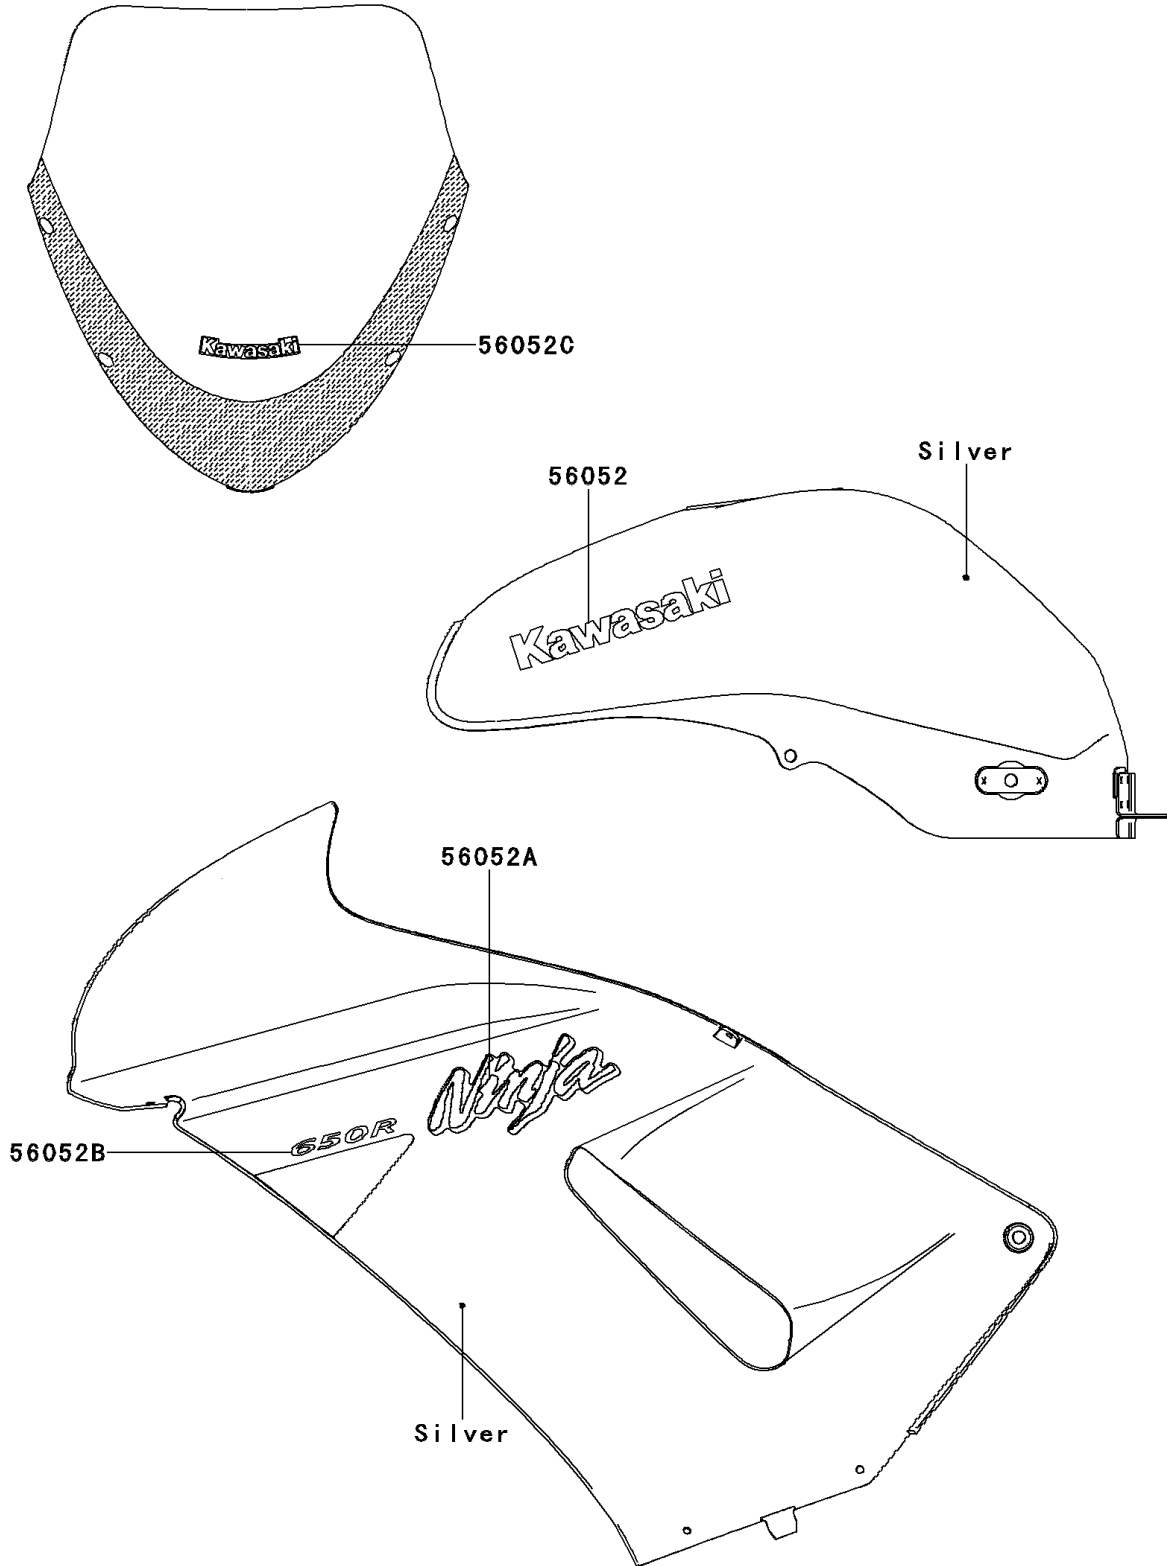

# 2006 Ninja® 650R PARTS DIAGRAM

Decals(Silver)(A6F)

F2861A

## 2006 Ninja® 650R PARTS LIST

Decals(Silver)(A6F)

ITEM NAME	PART NUMBER	QUANTITY
MARK,FUEL TANK,KAWASAKI (Ref # 56052)	56052-0788	2
MARK,SIDE COVER,NINJA (Ref # 56052A)	56052-0815	2
MARK,SIDE COWLING,650R (Ref # 56052B)	56052-0817	2
MARK,WINDSHIELD (Ref # 56052C)	56052-0819	1