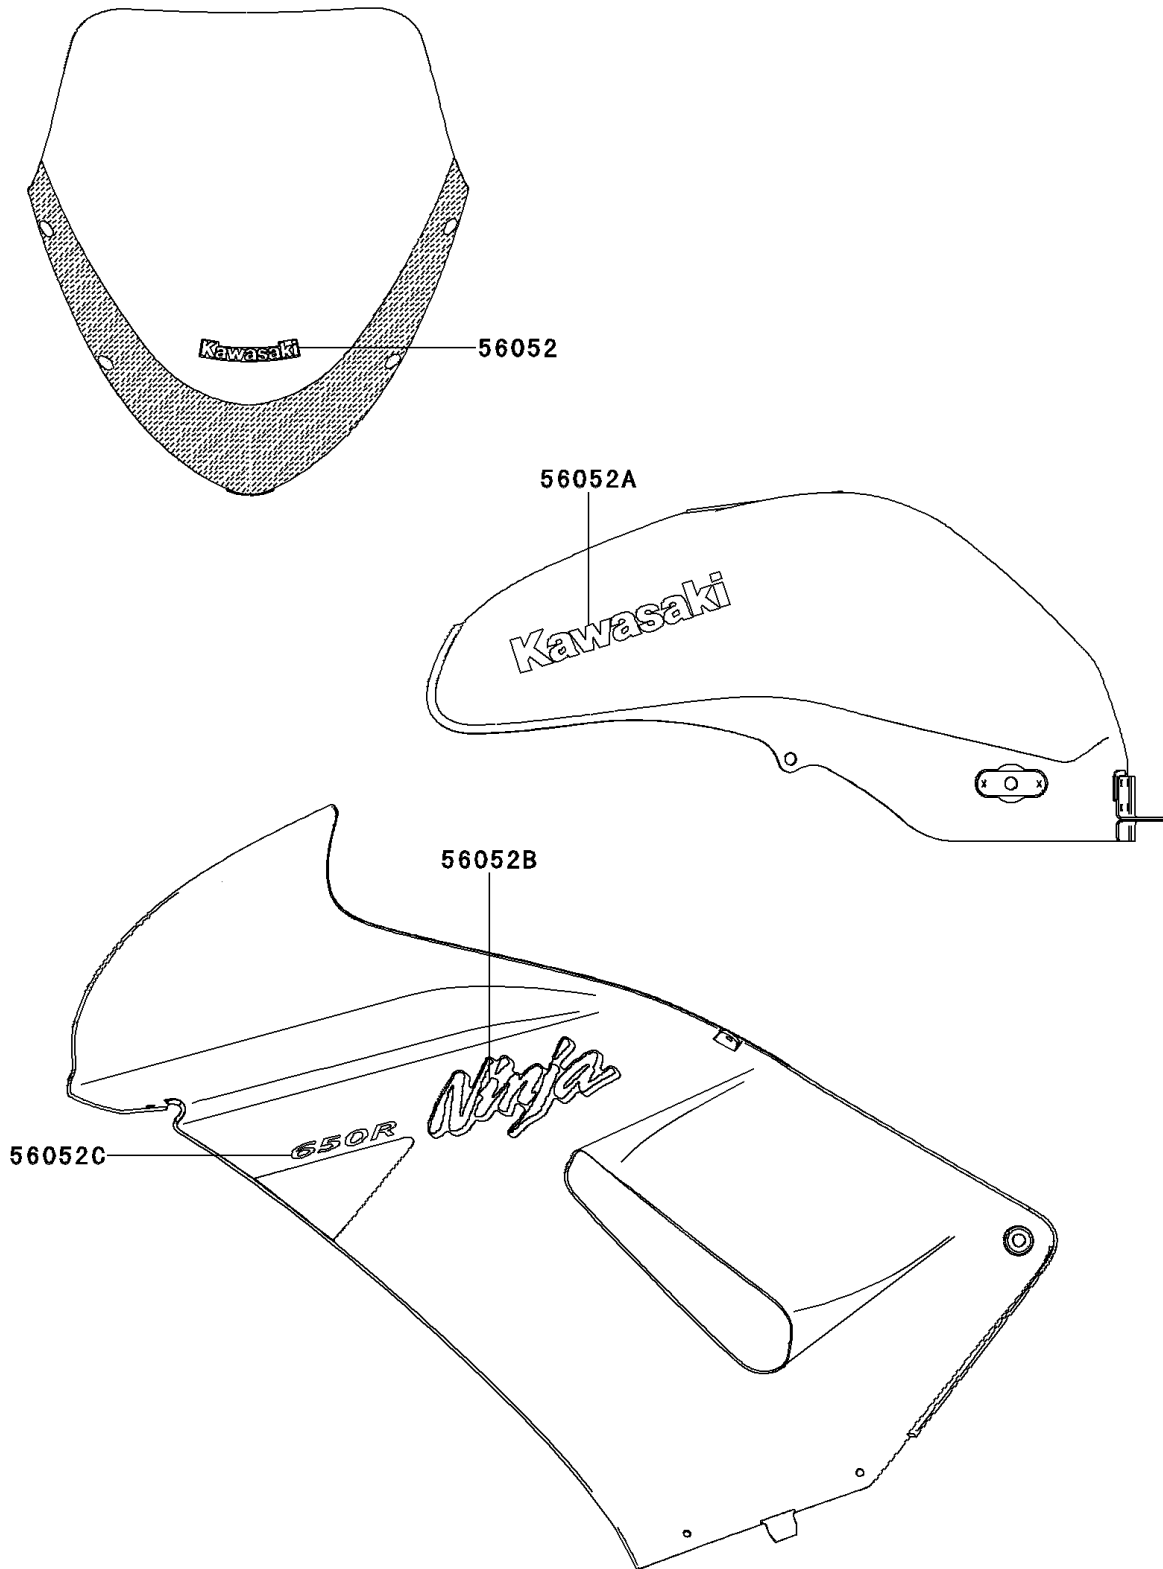

2007 Ninja® 650R PARTS DIAGRAM

Decals(Blue)(Red)(A7F)

F2861B

2007 Ninja® 650R PARTS LIST

Decals(Blue)(Red)(A7F)

| ITEM NAME | PART NUMBER | QUANTITY |
|--|-------------|----------|
| MARK,WINDSHIELD (Ref # 56052) | 56052-0819 | 1 |
| MARK,FUEL TANK,KAWASAKI (Ref # 56052A) | 56052-0993 | 2 |
| MARK,SIDE COVER,NINJA (Ref # 56052B) | 56052-0995 | 2 |
| MARK,SIDE COVER,650R (Ref # 56052C) | 56052-0996 | 2 |