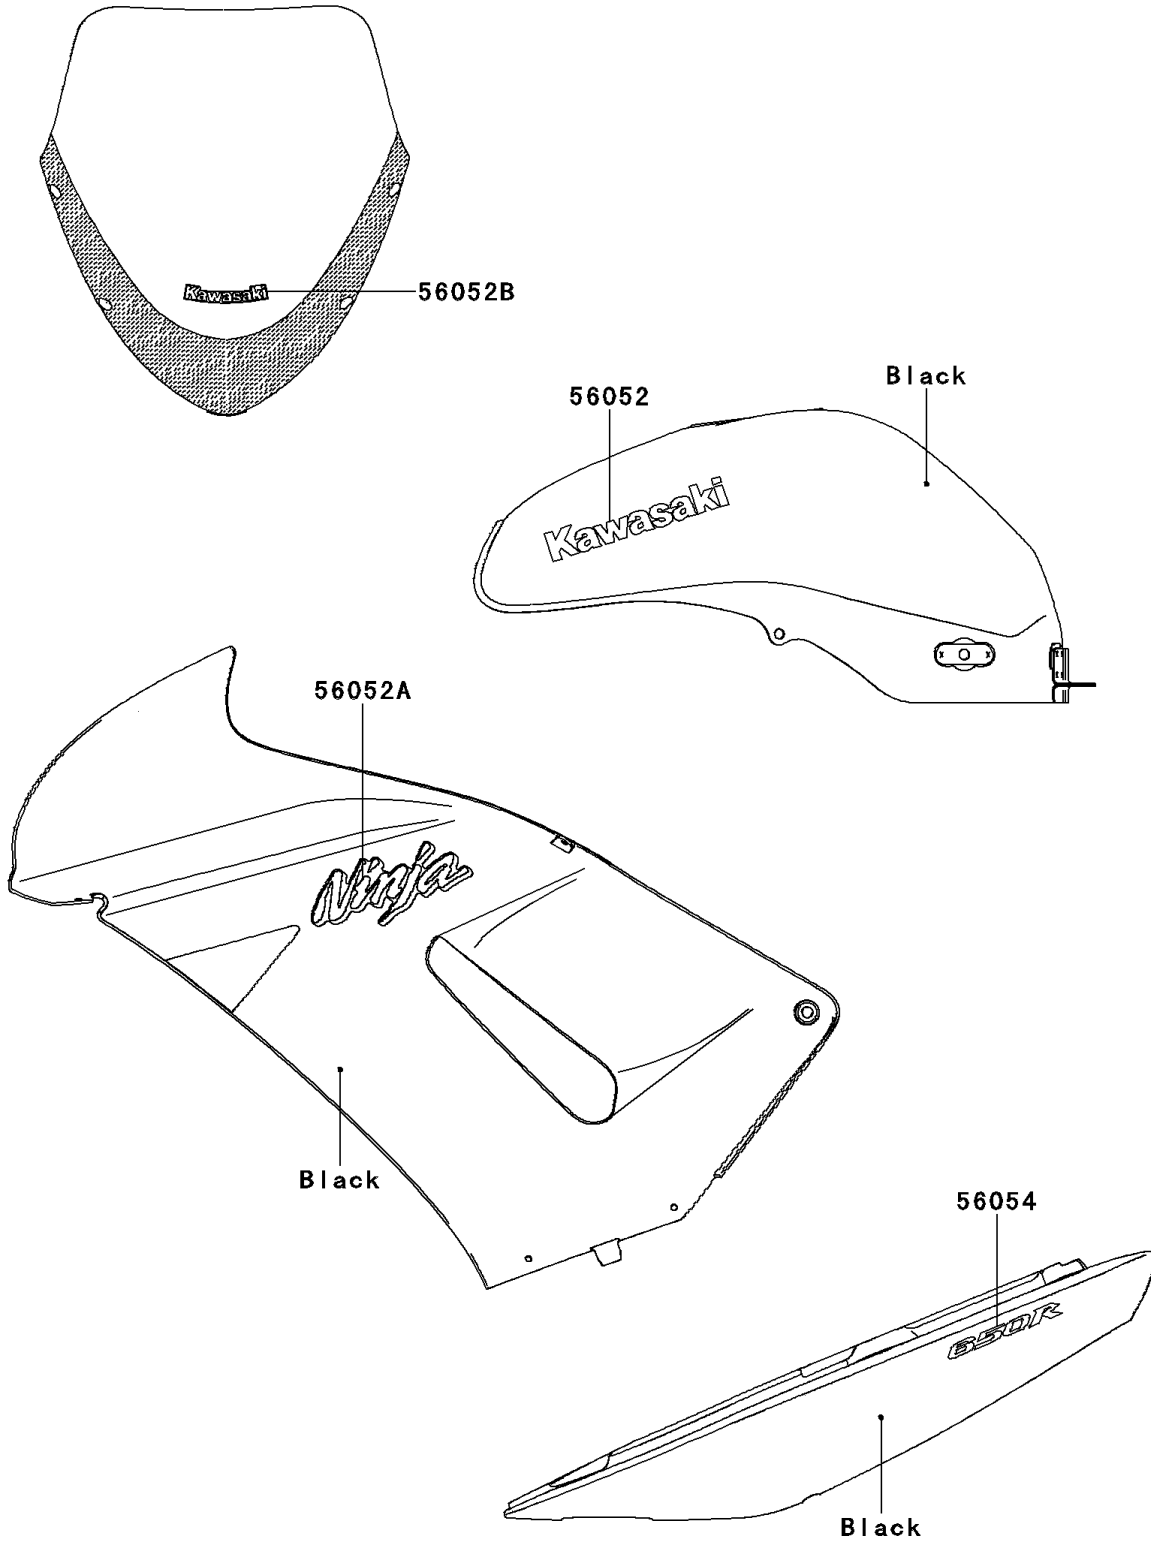

# 2008 Ninja® 650R PARTS DIAGRAM

Decals(Black)(A8F)

F2861C

## 2008 Ninja® 650R PARTS LIST

Decals(Black)(A8F)

ITEM NAME	PART NUMBER	QUANTITY
MARK,FUEL TANK,KAWASAKI (Ref # 56052)	56052-0785	2
MARK,SIDE COVER,NINJA (Ref # 56052A)	56052-0816	2
MARK,WINDSHIELD (Ref # 56052B)	56052-0819	1
MARK,TAIL COVER,650R (Ref # 56054)	56054-0114	2