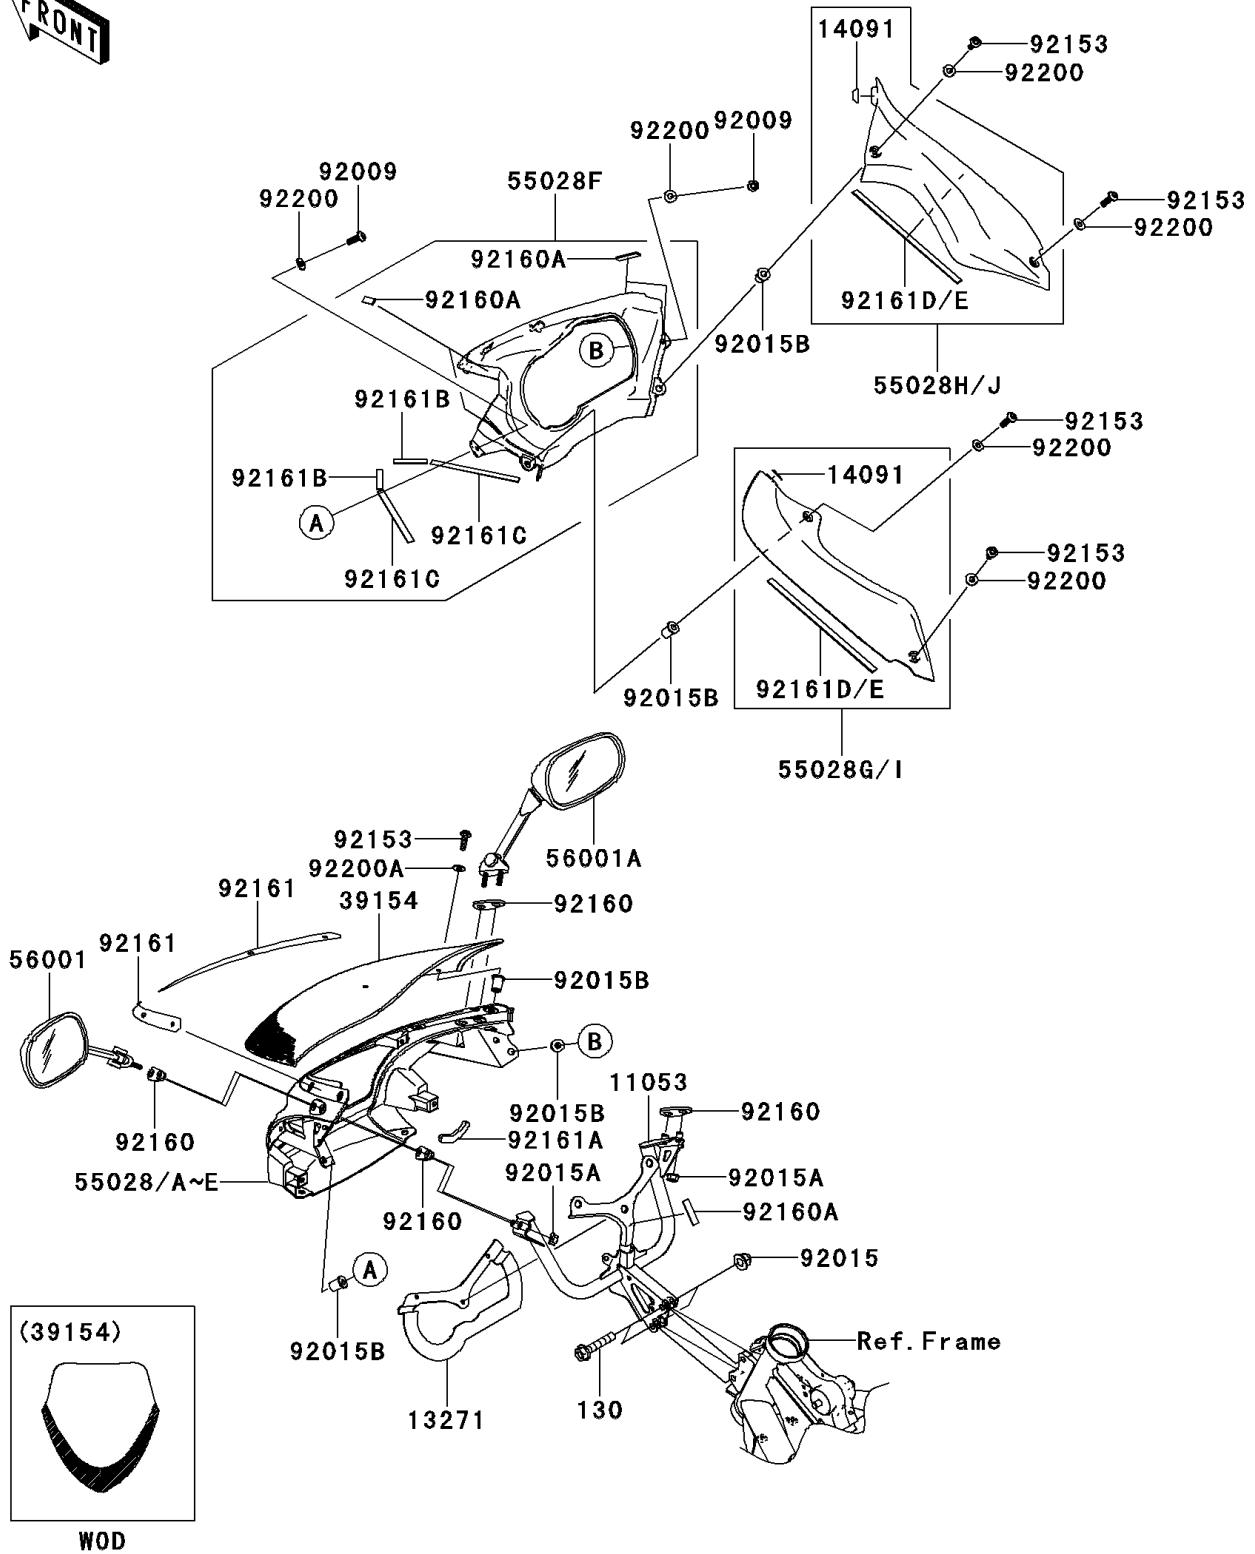

2007 Ninja® 650R PARTS DIAGRAM

Cowling(Upper)

F2871

2007 Ninja® 650R PARTS LIST

Cowling(Upper)

ITEM NAME	PART NUMBER	QUANTITY
BOLT-FLANGED,8X30 (Ref # 130)	130L0830	2
BRACKET,MIRROR&METER (Ref # 11053)	11053-1883	1
PLATE,UPP COWLING (Ref # 13271)	13271-0761	1
COVER (Ref # 14091)	14091-0606	2
WINDSHIELD (Ref # 39154)	39154-0015	1
COWLING,UPP,P.RED (Ref # 55028C)	55028-0113-234	1
COWLING,UPP,C.P.BLUE (Ref # 55028E)	55028-0113-723	1
COWLING,INNER,CNT (Ref # 55028F)	55028-0121	1
COWLING,INNER,LH (Ref # 55028I)	55028-0157	1
COWLING,INNER,RH (Ref # 55028J)	55028-0158	1
MIRROR-ASSY,LH (Ref # 56001)	56001-0043	1
MIRROR-ASSY,RH (Ref # 56001A)	56001-0044	1
SCREW,5X16 (Ref # 92009)	92009-1909	2
NUT,CAP,8MM,BLACK (Ref # 92015)	92015-1174	2
NUT,6MM (Ref # 92015A)	92015-1386	4
NUT,WELL,5MM (Ref # 92015B)	92015-1757	8
BOLT,SOCKET,5X16 (Ref # 92153)	92153-1244	8
DAMPER,MIRROR (Ref # 92160)	92160-1089	4
DAMPER (Ref # 92160A)	92160-1099	5
DAMPER,UPP COWLING (Ref # 92161)	92161-0376	2
DAMPER,UPP COWLING (Ref # 92161A)	92161-0401	1
DAMPER,INNER COWLING,CNT (Ref # 92161B)	92161-0402	2
DAMPER,INNER COWLING,CNT (Ref # 92161C)	92161-0403	2
DAMPER,INNER COWLING (Ref # 92161E)	92161-0435	2
WASHER,NYLONE,5.3X11.5X0.5 (Ref # 92200)	92200-0006	6
WASHER,NYLON,5.2X12X1 (Ref # 92200A)	92200-1011	4