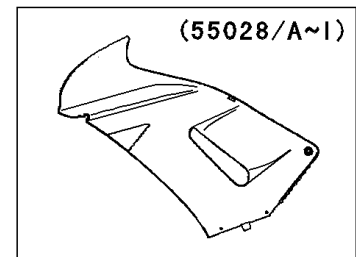

2007 Ninja® 650R PARTS DIAGRAM

Cowling(Center)(A7F/A8F)

F2871B

(55028/E)	S. Red
(55028A/F)	Black
(55028B/G)	P. Red
(55028C/H)	Blue
(55028D/I)	Green

WOD

2007 Ninja® 650R PARTS LIST

Cowling(Center)(A7F/A8F)

ITEM NAME	PART NUMBER	QUANTITY
COVER,CNT COWLING,INNER,LH (Ref # 14091)	14091-0655	1
COVER,CNT COWLING,INNER,RH (Ref # 14091A)	14091-0656	1
COWLING,CNT,LH,P.RED (Ref # 55028B)	55028-0116-234	1
COWLING,CNT,LH,C.P.BLUE (Ref # 55028C)	55028-0116-723	1
COWLING,CNT,RH,P.RED (Ref # 55028G)	55028-0117-234	1
COWLING,CNT,RH,C.P.BLUE (Ref # 55028H)	55028-0117-723	1
SCREW,5X16 (Ref # 92009)	92009-1909	4
NUT,WELL,5MM (Ref # 92015)	92015-1757	4
CLAMP,HOSE (Ref # 92037)	92037-1827	4
GROMMET (Ref # 92071)	92071-056	2
COLLAR (Ref # 92152)	92152-0422	2
BOLT,6X18 (Ref # 92153)	92153-0478	2
DAMPER (Ref # 92161)	92161-0445	2
DAMPER (Ref # 92161A)	92161-0446	2
DAMPER (Ref # 92161B)	92161-1315	2
SCREW,TAPPING,5X16 (Ref # 92172)	92172-0175	2
WASHER,NYLONE,5.3X11.5X0.5 (Ref # 92200)	92200-0006	4
WASHER,10.4X15.9X0.5 (Ref # 92200A)	92200-0157	2