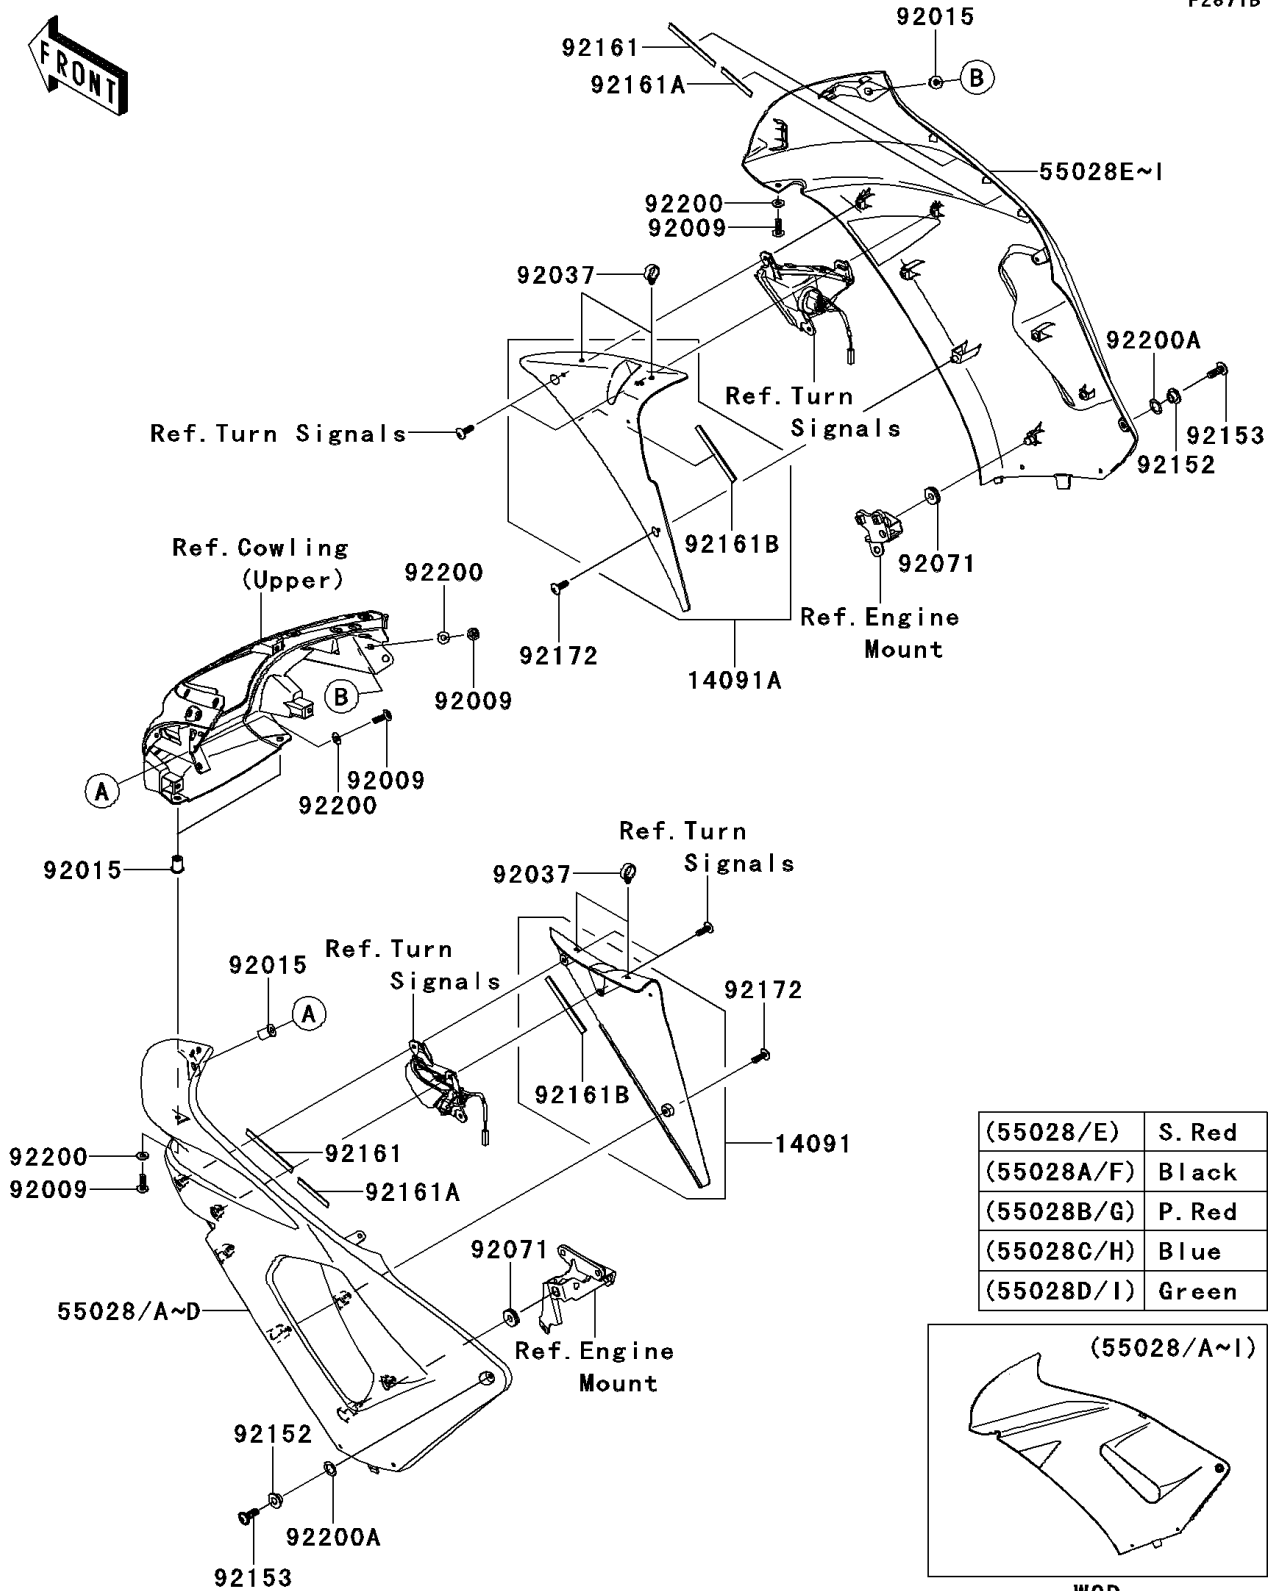

2007 Ninja® 650R PARTS DIAGRAM

Cowling(Center)(A7F/A8F)

F2871B

(55028/E)	S. Red
(55028A/F)	Black
(55028B/G)	P. Red
(55028C/H)	Blue
(55028D/I)	Green

WOD

2007 Ninja® 650R PARTS LIST

Cowling(Center)(A7F/A8F)

ITEM NAME	PART NUMBER	QUANTITY
COVER,CNT COWLING,INNER,LH (Ref # 14091)	14091-0655	1
COVER,CNT COWLING,INNER,RH (Ref # 14091A)	14091-0656	1
COWLING,CNT,LH,P.RED (Ref # 55028B)	55028-0116-234	1
COWLING,CNT,LH,C.P.BLUE (Ref # 55028C)	55028-0116-723	1
COWLING,CNT,RH,P.RED (Ref # 55028G)	55028-0117-234	1
COWLING,CNT,RH,C.P.BLUE (Ref # 55028H)	55028-0117-723	1
SCREW,5X16 (Ref # 92009)	92009-1909	4
NUT,WELL,5MM (Ref # 92015)	92015-1757	4
CLAMP,HOSE (Ref # 92037)	92037-1827	4
GROMMET (Ref # 92071)	92071-056	2
COLLAR (Ref # 92152)	92152-0422	2
BOLT,6X18 (Ref # 92153)	92153-0478	2
DAMPER (Ref # 92161)	92161-0445	2
DAMPER (Ref # 92161A)	92161-0446	2
DAMPER (Ref # 92161B)	92161-1315	2
SCREW,TAPPING,5X16 (Ref # 92172)	92172-0175	2
WASHER,NYLONE,5.3X11.5X0.5 (Ref # 92200)	92200-0006	4
WASHER,10.4X15.9X0.5 (Ref # 92200A)	92200-0157	2