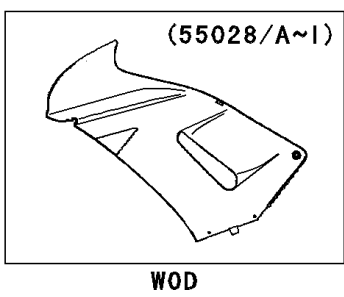

# 2008 Ninja® 650R PARTS DIAGRAM

Cowling(Center)(A7F/A8F)

F2871B

(55028/E)	S. Red
(55028A/F)	Black
(55028B/G)	P. Red
(55028C/H)	Blue
(55028D/I)	Green

## 2008 Ninja® 650R PARTS LIST

Cowling(Center)(A7F/A8F)

ITEM NAME	PART NUMBER	QUANTITY
COVER,CNT COWLING,INNER,LH (Ref # 14091)	14091-0655	1
COVER,CNT COWLING,INNER,RH (Ref # 14091A)	14091-0656	1
COWLING,CNT,LH,S.RED (Ref # 55028)	55028-0116-H1	1
COWLING,CNT,LH,M.BLACK (Ref # 55028A)	55028-0116-17K	1
COWLING,CNT,LH,L.GREEN (Ref # 55028D)	55028-0116-777	1
COWLING,CNT,RH,S.RED (Ref # 55028E)	55028-0117-H1	1
COWLING,CNT,RH,M.BLACK (Ref # 55028F)	55028-0117-17K	1
COWLING,CNT,RH,L.GREEN (Ref # 55028I)	55028-0117-777	1
SCREW,5X16 (Ref # 92009)	92009-1909	4
NUT,WELL,5MM (Ref # 92015)	92015-1757	4
CLAMP,HOSE (Ref # 92037)	92037-1827	4
GROMMET (Ref # 92071)	92071-056	2
COLLAR (Ref # 92152)	92152-0422	2
BOLT,6X18 (Ref # 92153)	92153-0478	2
DAMPER (Ref # 92161)	92161-0445	2
DAMPER (Ref # 92161A)	92161-0446	2
DAMPER (Ref # 92161B)	92161-1315	2
SCREW,TAPPING,5X16 (Ref # 92172)	92172-0175	2
WASHER,NYLONE,5.3X11.5X0.5 (Ref # 92200)	92200-0006	4
WASHER,10.4X15.9X0.5 (Ref # 92200A)	92200-0157	2