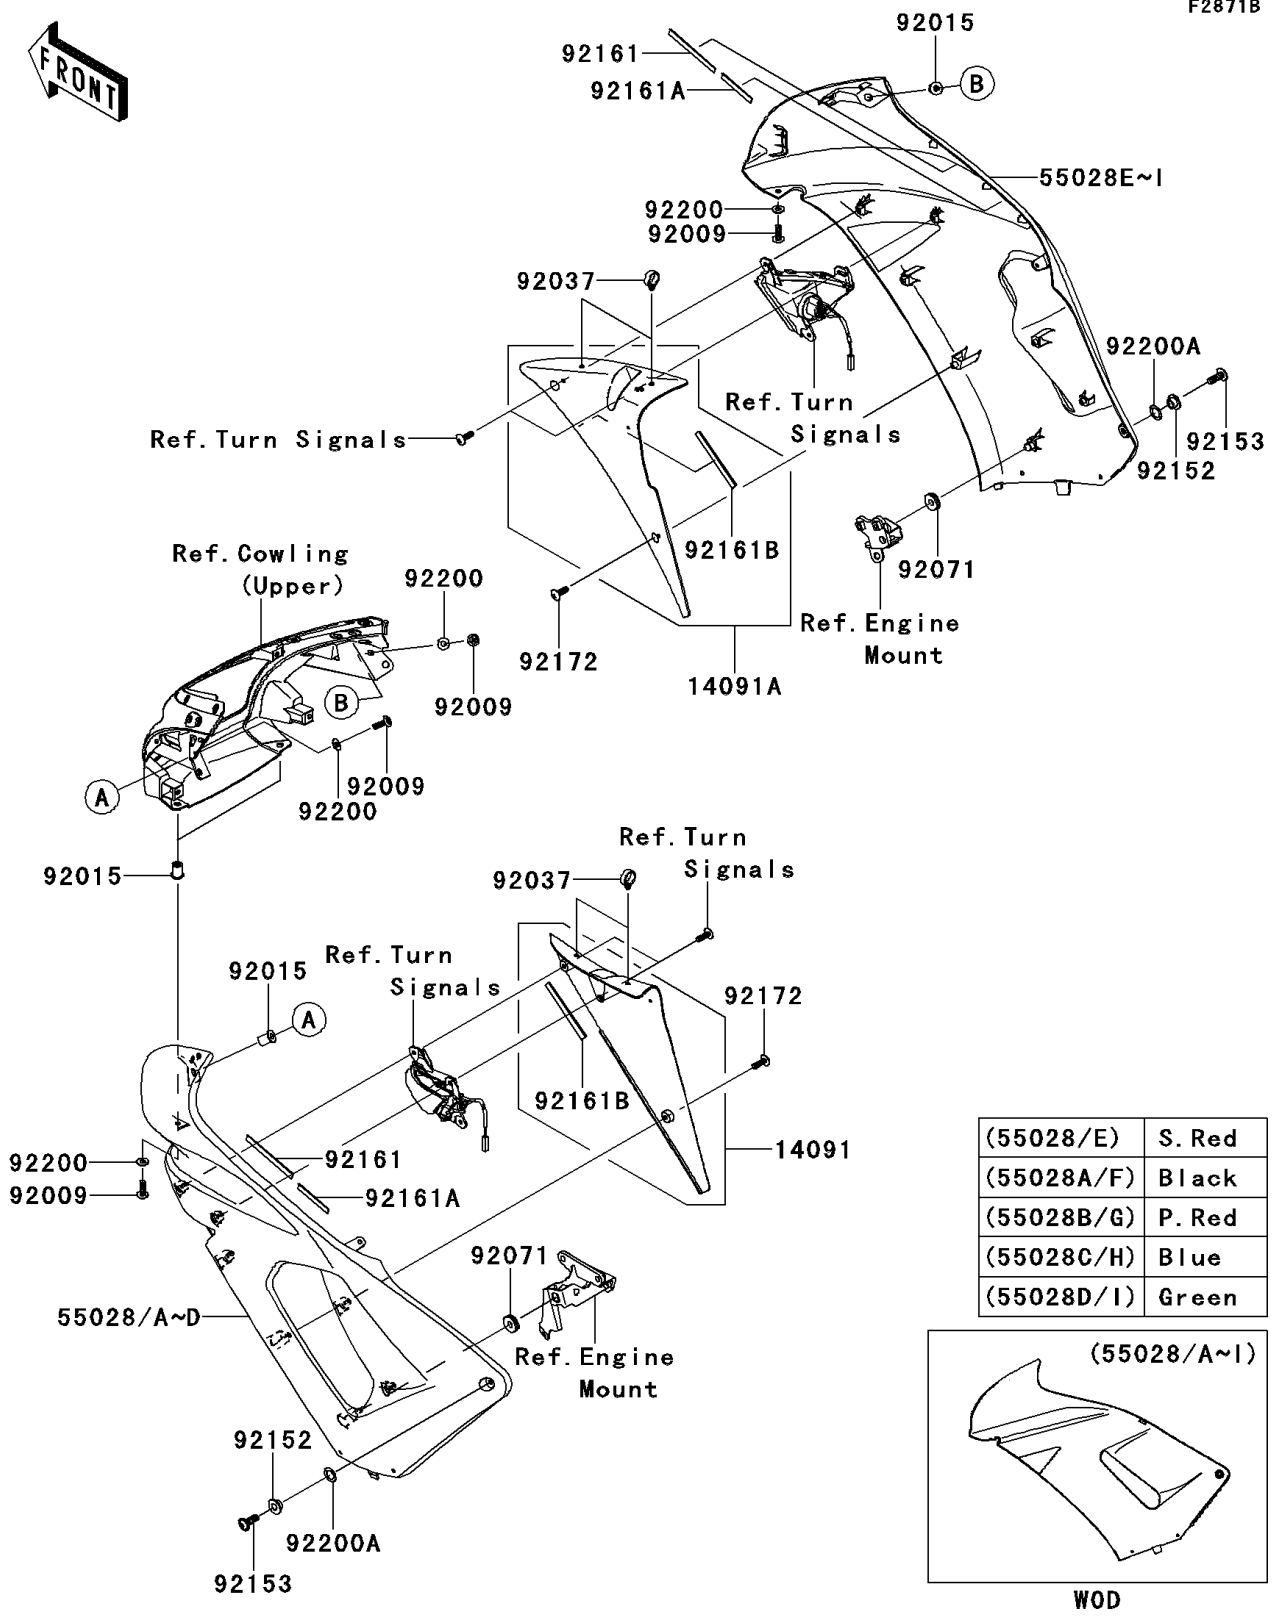

# 2008 Ninja® 650R PARTS DIAGRAM

Cowling(Center)(A7F/A8F)

F2871B

(55028/E)	S. Red
(55028A/F)	Black
(55028B/G)	P. Red
(55028C/H)	Blue
(55028D/I)	Green

## 2008 Ninja® 650R PARTS LIST

Cowling(Center)(A7F/A8F)

ITEM NAME	PART NUMBER	QUANTITY
COVER,CNT COWLING,INNER,LH (Ref # 14091)	14091-0655	1
COVER,CNT COWLING,INNER,RH (Ref # 14091A)	14091-0656	1
COWLING,CNT,LH,S.RED (Ref # 55028)	55028-0116-H1	1
COWLING,CNT,LH,M.BLACK (Ref # 55028A)	55028-0116-17K	1
COWLING,CNT,LH,L.GREEN (Ref # 55028D)	55028-0116-777	1
COWLING,CNT,RH,S.RED (Ref # 55028E)	55028-0117-H1	1
COWLING,CNT,RH,M.BLACK (Ref # 55028F)	55028-0117-17K	1
COWLING,CNT,RH,L.GREEN (Ref # 55028I)	55028-0117-777	1
SCREW,5X16 (Ref # 92009)	92009-1909	4
NUT,WELL,5MM (Ref # 92015)	92015-1757	4
CLAMP,HOSE (Ref # 92037)	92037-1827	4
GROMMET (Ref # 92071)	92071-056	2
COLLAR (Ref # 92152)	92152-0422	2
BOLT,6X18 (Ref # 92153)	92153-0478	2
DAMPER (Ref # 92161)	92161-0445	2
DAMPER (Ref # 92161A)	92161-0446	2
DAMPER (Ref # 92161B)	92161-1315	2
SCREW,TAPPING,5X16 (Ref # 92172)	92172-0175	2
WASHER,NYLONE,5.3X11.5X0.5 (Ref # 92200)	92200-0006	4
WASHER,10.4X15.9X0.5 (Ref # 92200A)	92200-0157	2