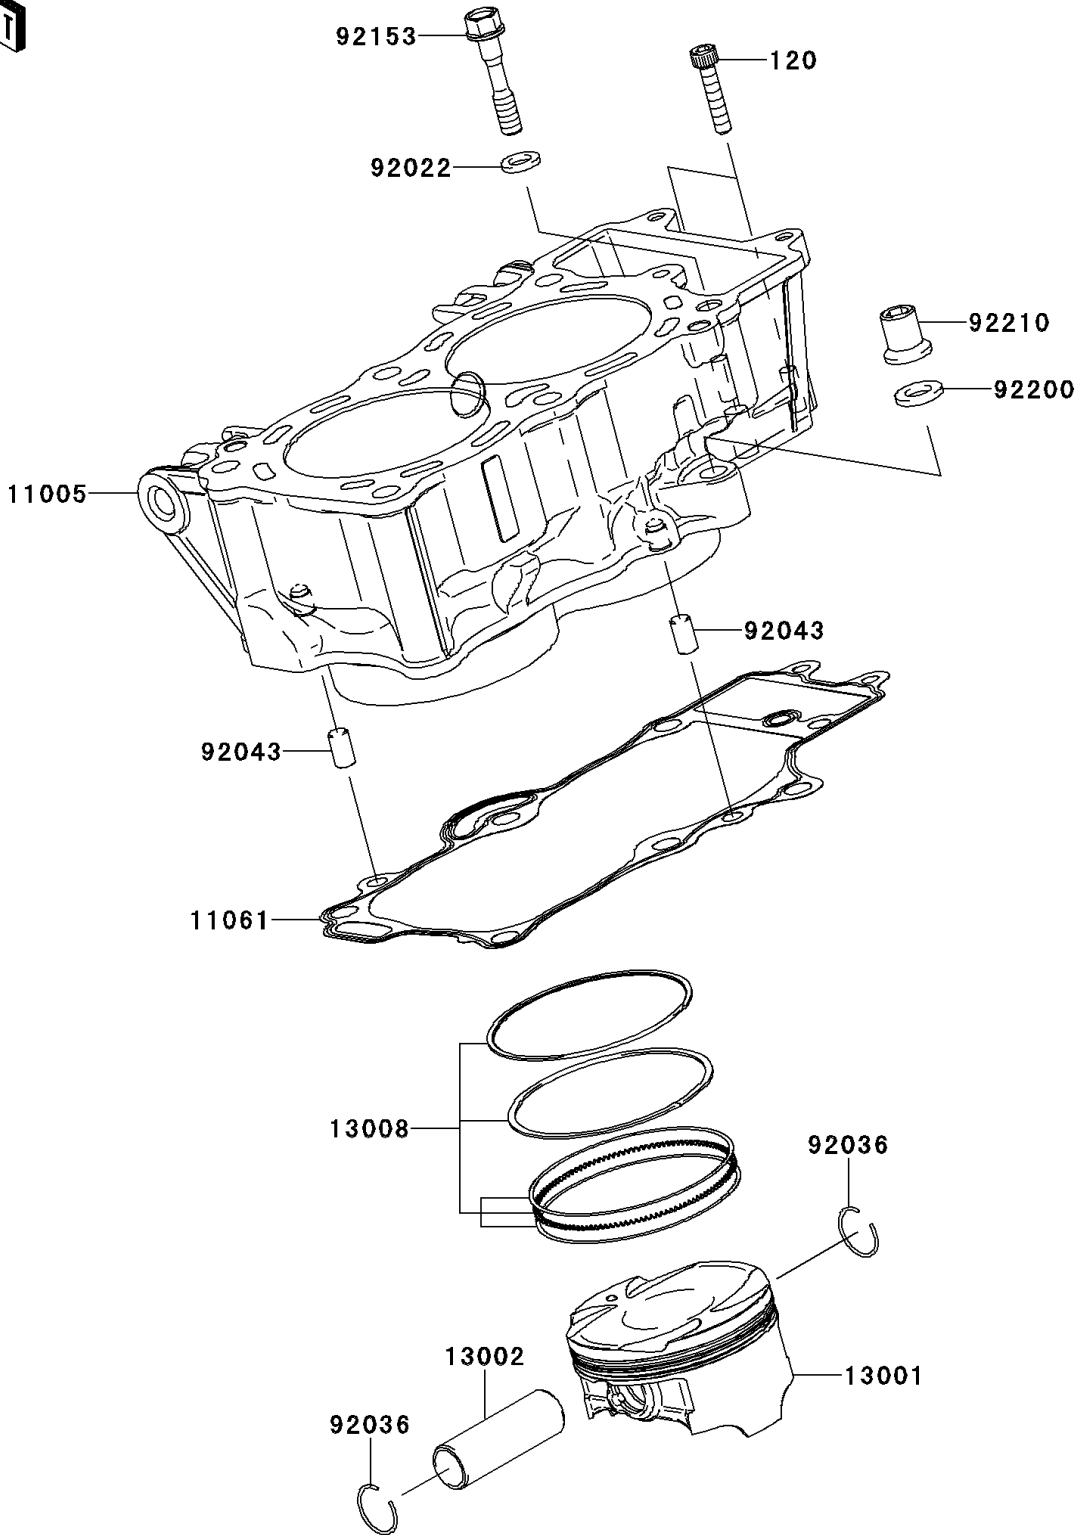

2008 Versys™ PARTS DIAGRAM

Cylinder/Piston(s)

E1120

2008 Versys™ PARTS LIST

Cylinder/Piston(s)

ITEM NAME	PART NUMBER	QUANTITY
BOLT-SOCKET,6X30 (Ref # 120)	120CD0630	2
CYLINDER-ENGINE (Ref # 11005)	11005-0082	1
GASKET,CYLINDER BASE (Ref # 11061)	11061-0171	1
PISTON-ENGINE (Ref # 13001)	13001-0087	2
PIN-PISTON (Ref # 13002)	13002-0007	2
RING-SET-PISTON (Ref # 13008)	13008-1196	2
WASHER,9X15.5X2 (Ref # 92022)	92022-1401	1
RING-SNAP,PISTON PIN (Ref # 92036)	92036-008	4
PIN,8X14 (Ref # 92043)	92043-1567	2
BOLT,8X43 (Ref # 92153)	92153-1011	1
WASHER,10.5X19X2.3 (Ref # 92200)	92200-0363	1
NUT (Ref # 92210)	92210-0223	1