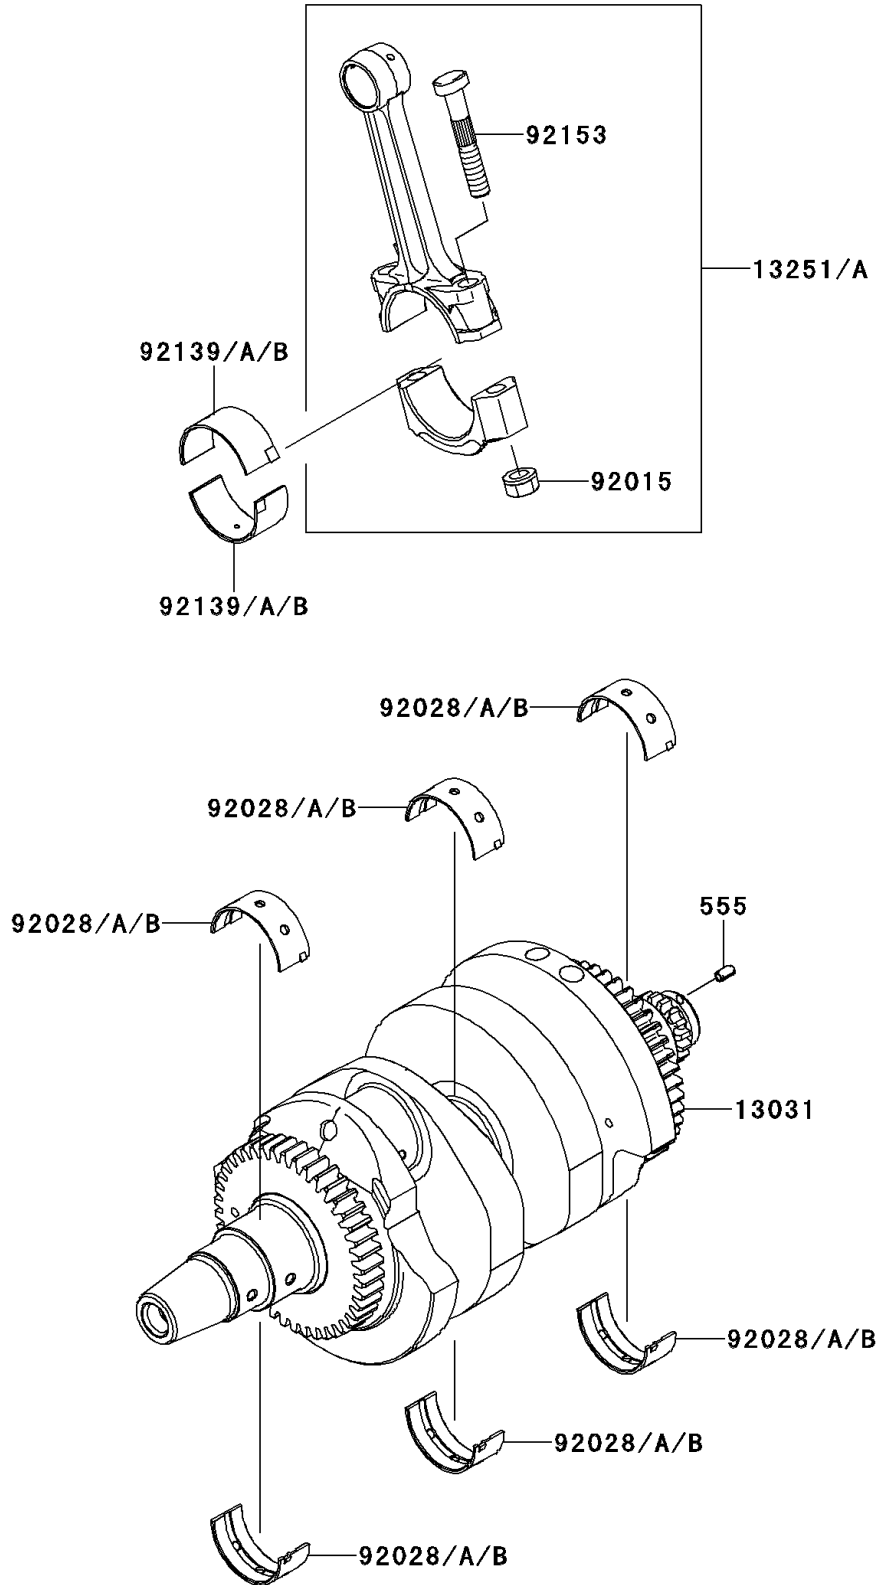

2007 VERSYS® (European) PARTS DIAGRAM

Crankshaft

E1321

2007 VERSYS® (European) PARTS LIST

Crankshaft

ITEM NAME	PART NUMBER	QUANTITY
PIN-SPRING,4X8 (Ref # 555)	555A0408	1
CRANKSHAFT-COMP (Ref # 13031)	13031-0097	1
ROD-ASSY-CONNECTING,J (Ref # 13251)	13251-0010-JJ	AR
ROD-ASSY-CONNECTING,K (Ref # 13251A)	13251-0010-KK	2
NUT,FLANGED,8MM (Ref # 92015)	92015-1311	4
BUSHING,CRANKSHAFT,BLUE (Ref # 92028)	92028-1903	6
BUSHING,CRANKSHAFT,BLACK (Ref # 92028A)	92028-1904	AR
BUSHING,CRANKSHAFT,BROWN (Ref # 92028B)	92028-1905	AR
BUSHING,CON-ROD,BLUE (Ref # 92139)	92139-0114	4
BUSHING,CON-ROD,BLACK (Ref # 92139A)	92139-0115	AR
BUSHING,CON-ROD,BROWN (Ref # 92139B)	92139-0116	AR
BOLT,CON-ROD,8X49 (Ref # 92153)	92153-0957	4