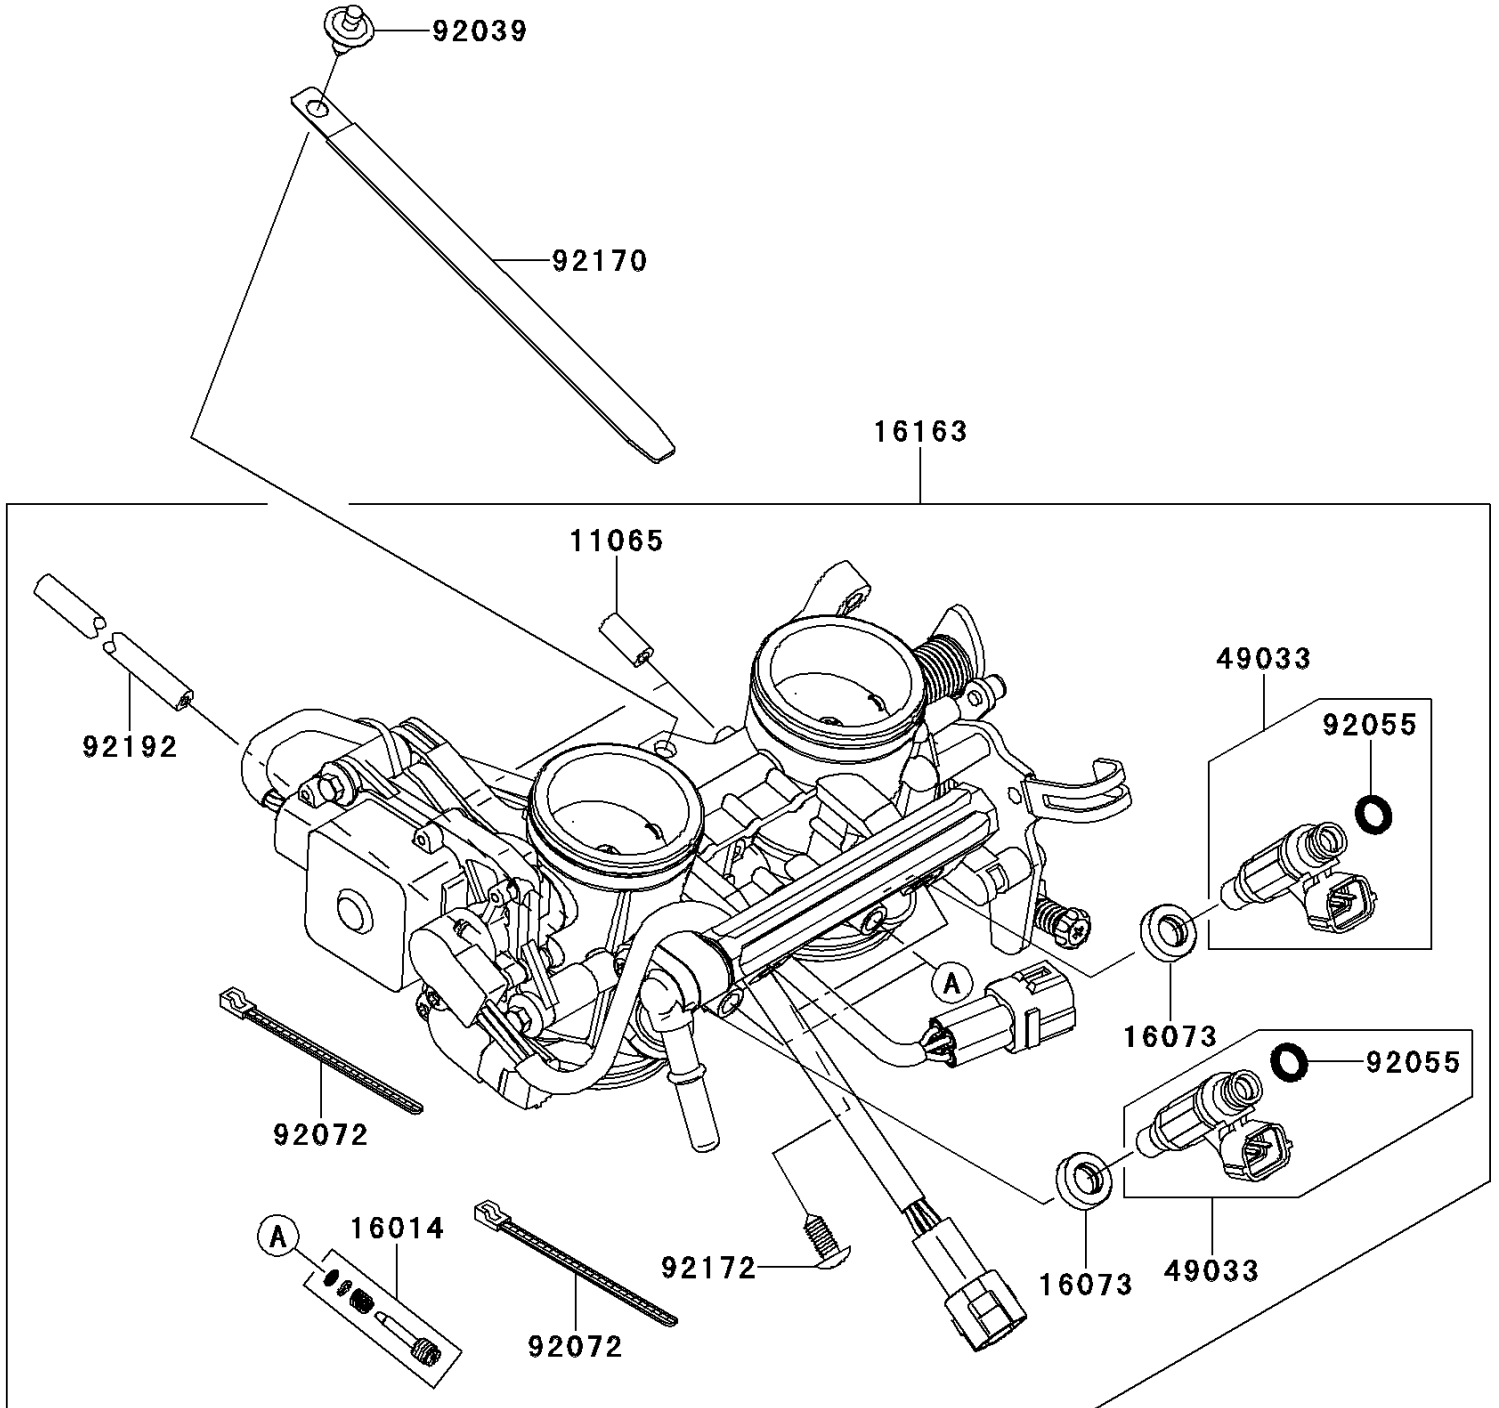

# 2008 Versys™ PARTS DIAGRAM

Throttle

E1510

## 2008 Versys™ PARTS LIST

### Throttle

ITEM NAME	PART NUMBER	QUANTITY
CAP (Ref # 11065)	11065-0018	2
SCREW-PILOT AIR (Ref # 16014)	16014-0002	2
INSULATOR (Ref # 16073)	16073-3707	2
THROTTLE-ASSY,TTK38 (Ref # 16163)	16163-0099	1
NOZZLE-INJECTION (Ref # 49033)	49033-0011	2
RIVET (Ref # 92039)	92039-0068	1
RING-O,INJECTION NOZZLE (Ref # 92055)	92055-1622	2
BAND,SUB-HARNESS (Ref # 92072)	92072-0012	2
CLAMP,L=150 (Ref # 92170)	92170-1114	1
SCREW,PIPE INJECTION (Ref # 92172)	92172-0064	2
TUBE,RUBBER,3X7X265 (Ref # 92192)	92192-1375	1