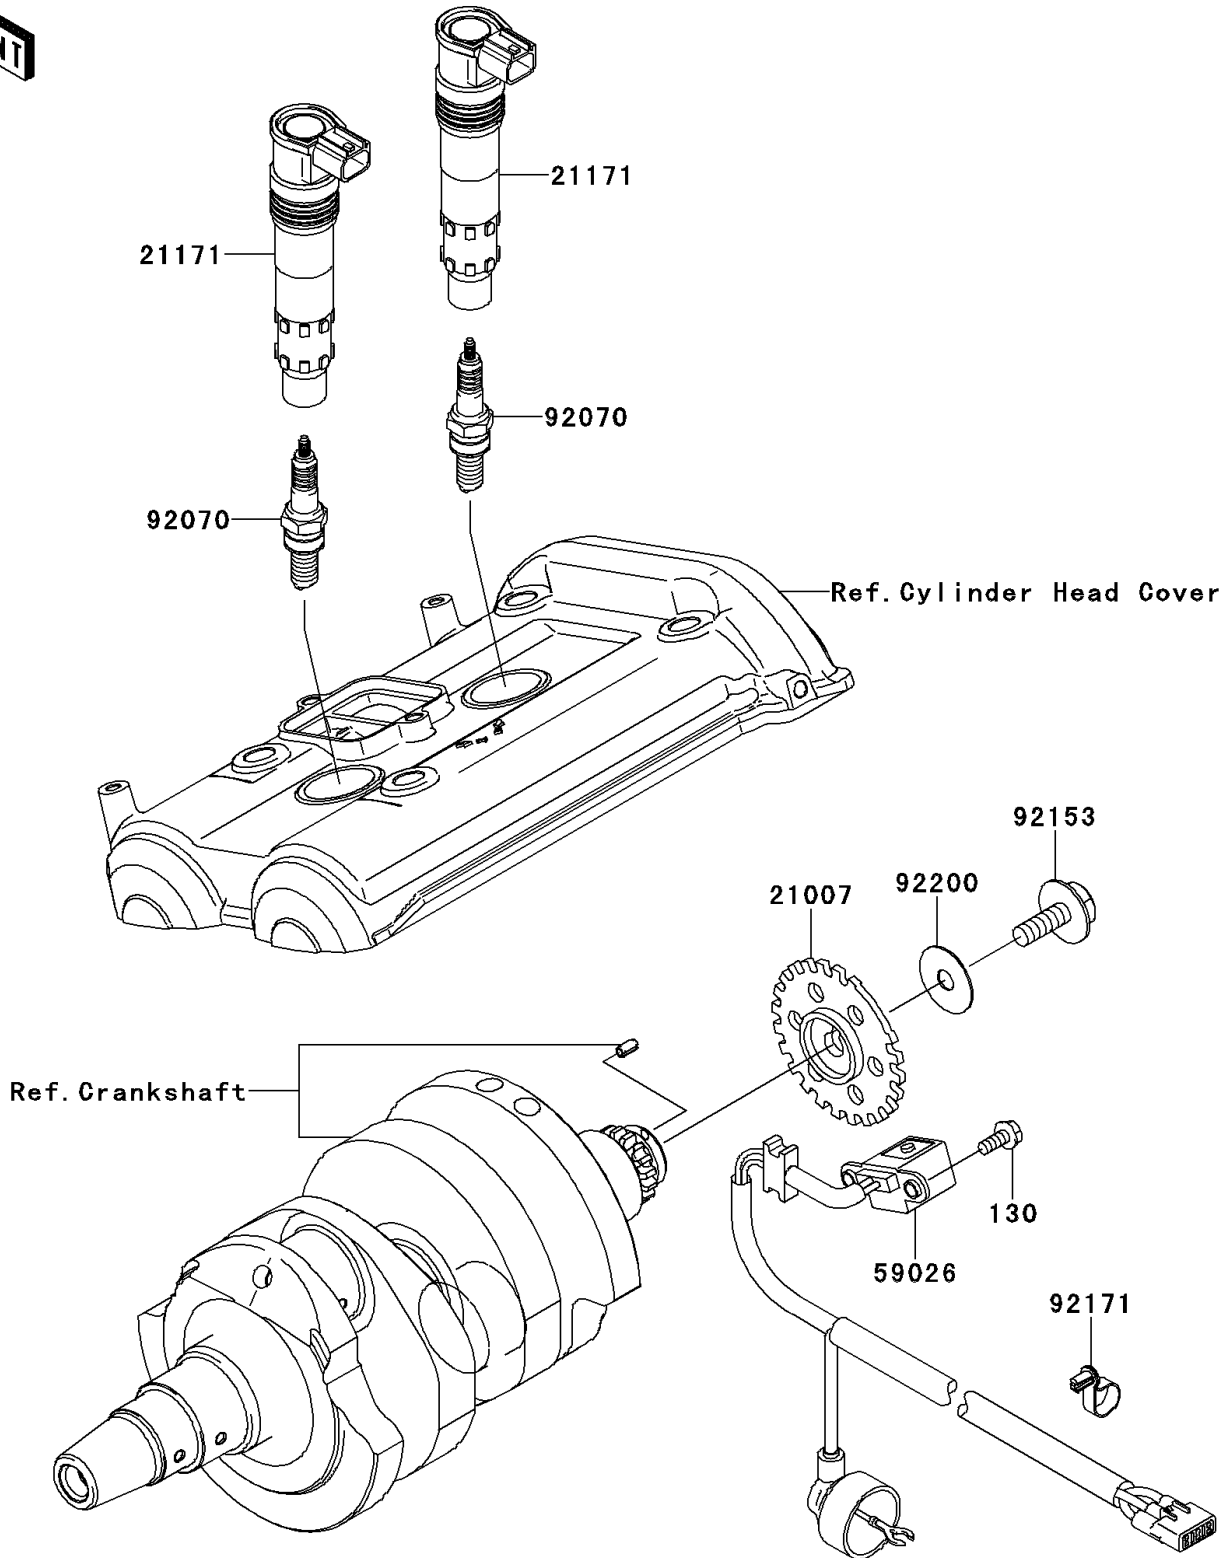

2008 Versys™ PARTS DIAGRAM

Ignition System

E1830

2008 Versys™ PARTS LIST

Ignition System

ITEM NAME	PART NUMBER	QUANTITY
BOLT-FLANGED,5X12 (Ref # 130)	130BA0512	2
ROTOR,PULSING (Ref # 21007)	21007-0053	1
COIL-ASSY-IGNITION (Ref # 21171)	21171-1286	2
COIL-PULSING (Ref # 59026)	59026-0018	1
PLUG-SPARK,CR9EIA(NGK) (Ref # 92070)	92070-0014	AR
BOLT,FLANGED,8X23 (Ref # 92153)	92153-0549	1
CLAMP,SPEED (Ref # 92171)	92171-0836	1
WASHER,8.5X28X0.8 (Ref # 92200)	92200-0274	1