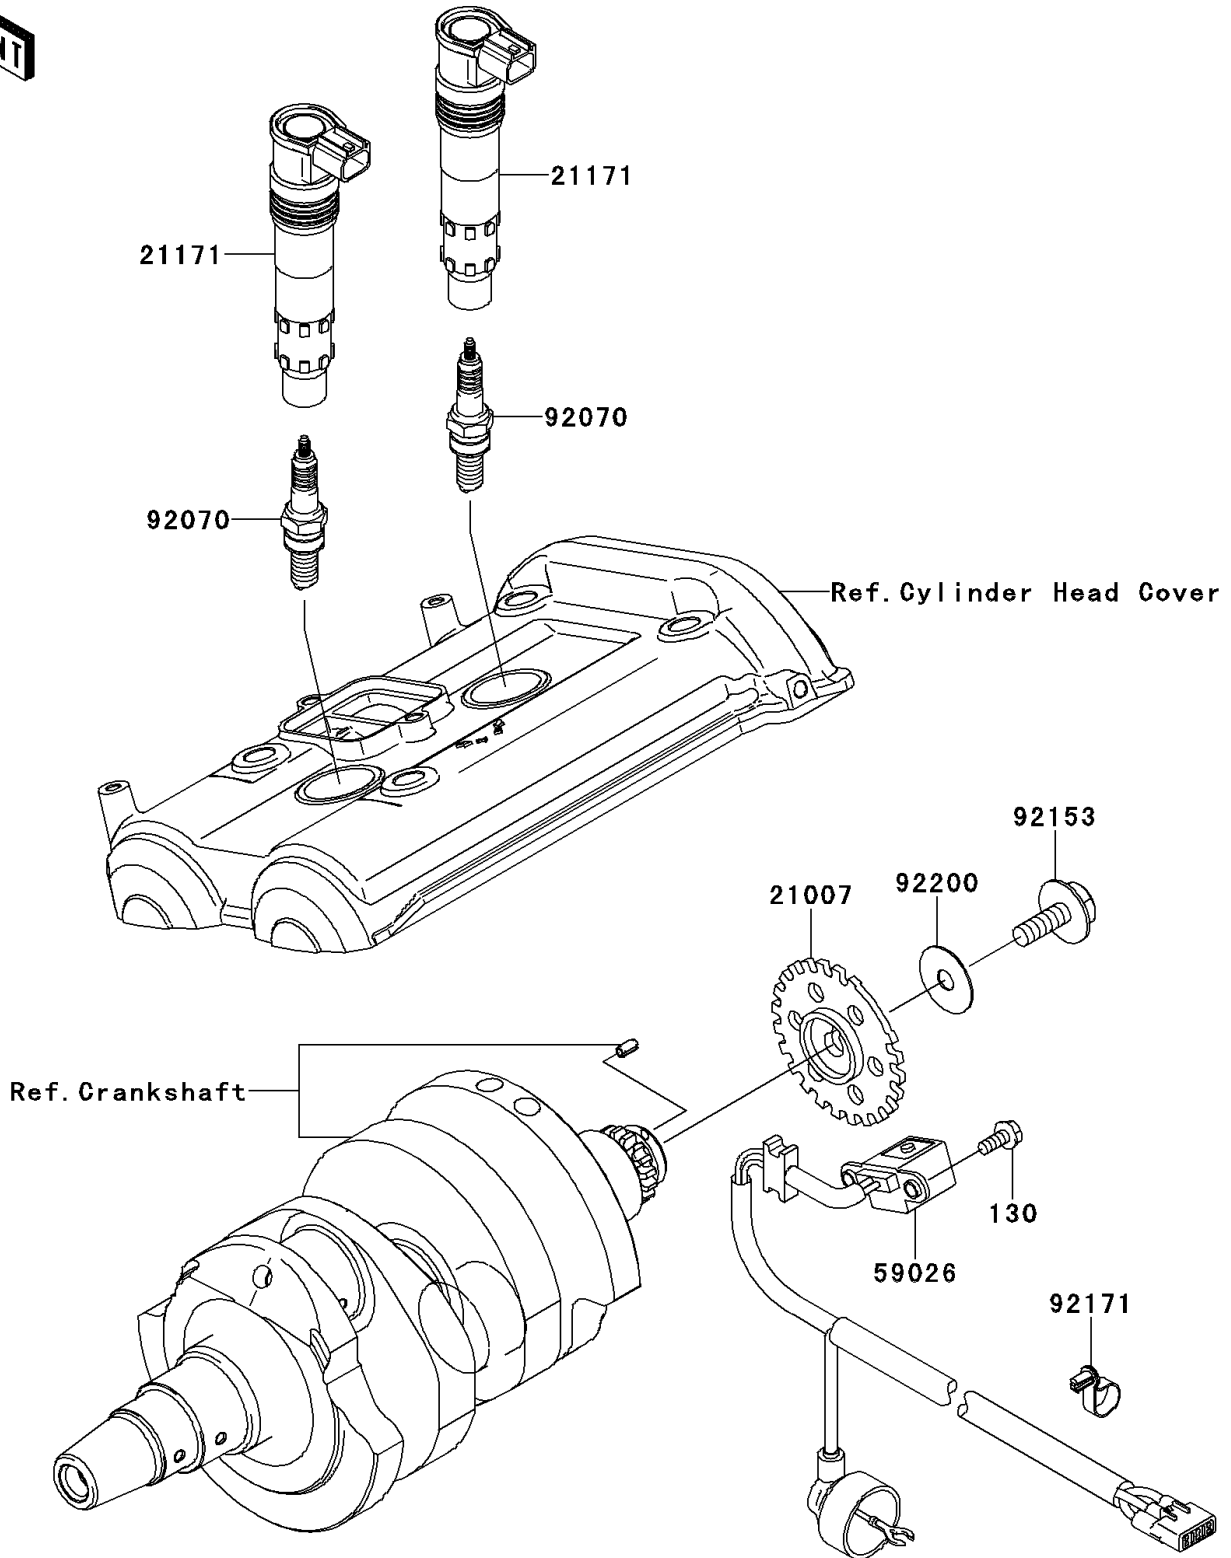

2009 Versys™ PARTS DIAGRAM

Ignition System

E1830

2009 Versys™ PARTS LIST

Ignition System

ITEM NAME	PART NUMBER	QUANTITY
BOLT-FLANGED,5X12 (Ref # 130)	130BA0512	2
ROTOR,PULSING (Ref # 21007)	21007-0053	1
COIL-ASSY-IGNITION (Ref # 21171)	21171-1286	2
COIL-PULSING (Ref # 59026)	59026-0018	1
PLUG-SPARK,CR9EIA(NGK) (Ref # 92070)	92070-0014	AR
BOLT,FLANGED,8X23 (Ref # 92153)	92153-0549	1
CLAMP,SPEED (Ref # 92171)	92171-0836	1
WASHER,8.5X28X0.8 (Ref # 92200)	92200-0274	1