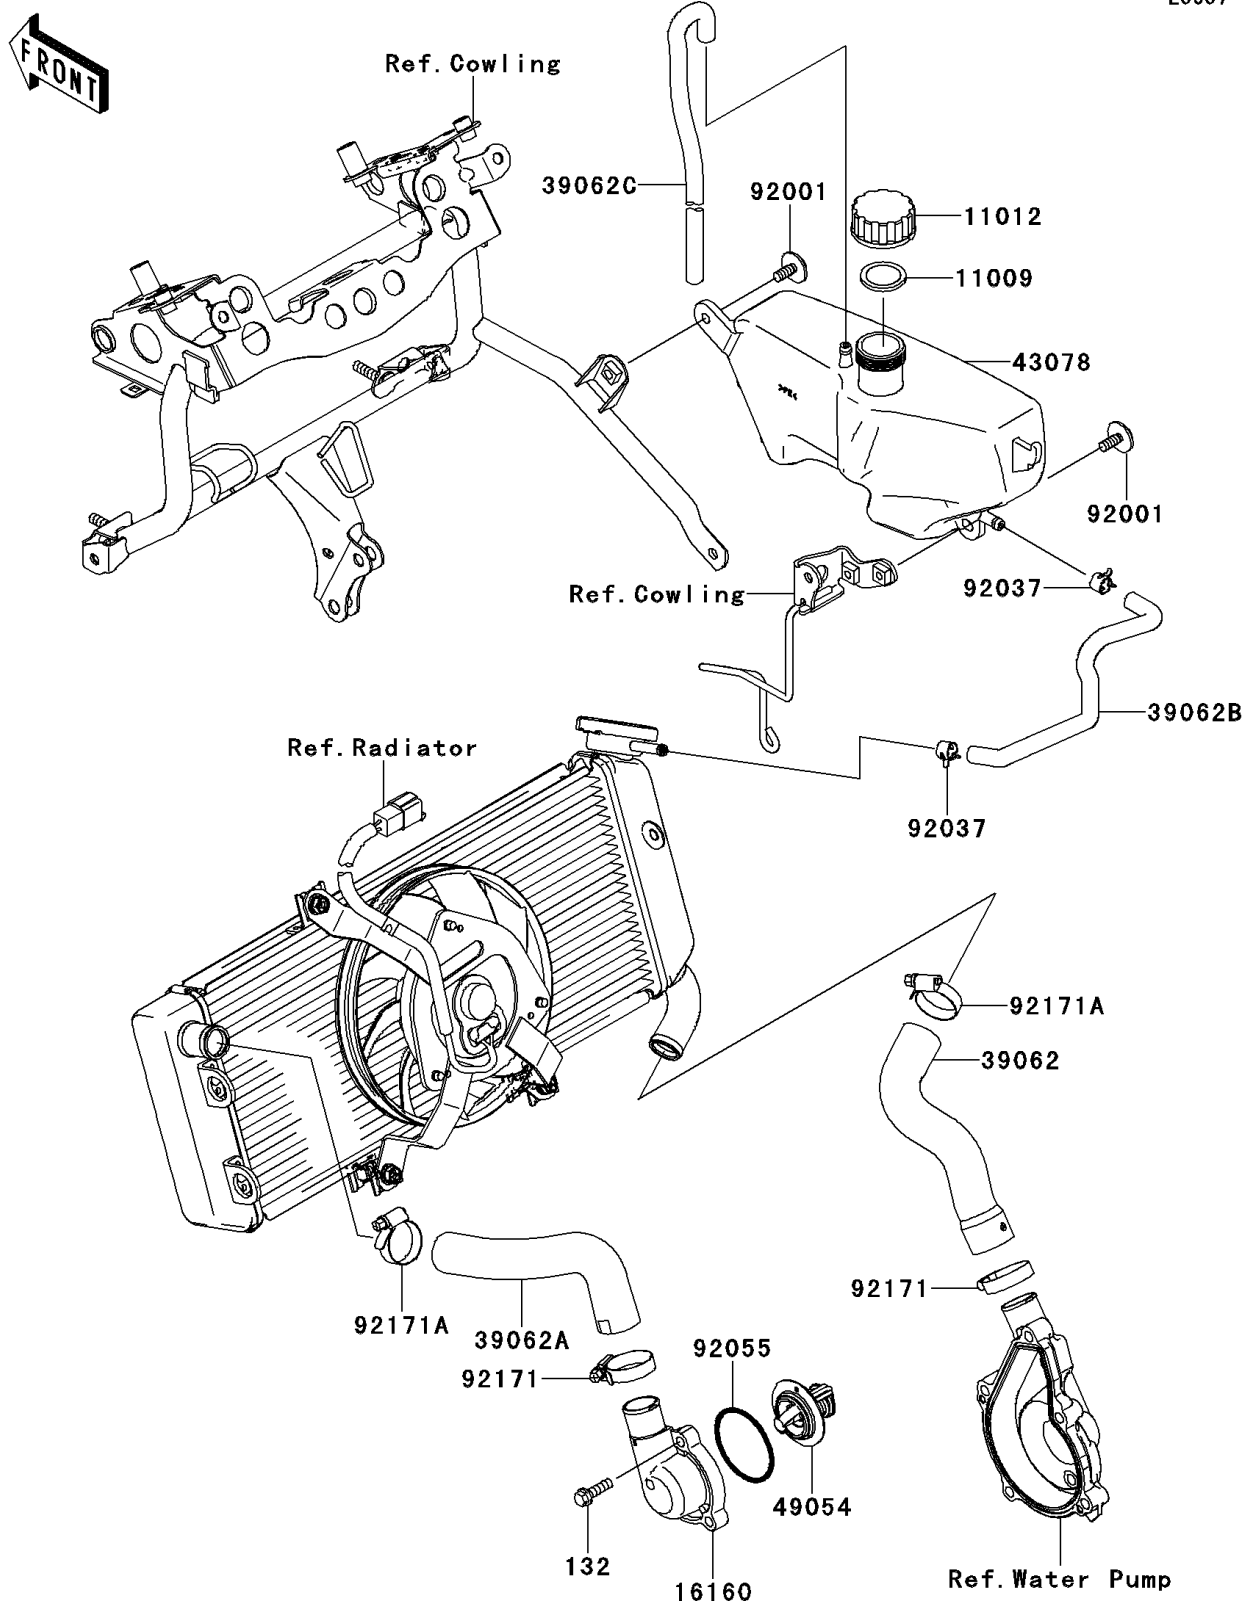

2008 Versys™ PARTS DIAGRAM

Water Pipe

E3037

2008 Versys™ PARTS LIST

Water Pipe

ITEM NAME	PART NUMBER	QUANTITY
BOLT-FLANGED-SMALL,6X20 (Ref # 132)	132BC0620	3
GASKET,RESERVOIR TANK CAP (Ref # 11009)	11009-1145	1
CAP (Ref # 11012)	11012-1084	1
BODY,THERMOSTAT (Ref # 16160)	16160-0118	1
HOSE-COOLING,W.PUMP-RAD (Ref # 39062)	39062-0161	1
HOSE-COOLING,HEAD-RAD (Ref # 39062A)	39062-0162	1
HOSE-COOLING,RAD-RESERVOIR (Ref # 39062B)	39062-0163	1
HOSE-COOLING,BREATHER (Ref # 39062C)	39062-0164	1
RESERVOIR (Ref # 43078)	43078-0035	1
THERMOSTAT (Ref # 49054)	49054-0001	1
BOLT,6X16 (Ref # 92001)	92001-1950	2
CLAMP,TUBE (Ref # 92037)	92037-1505	2
RING-O,44.7X2.4 (Ref # 92055)	92055-1279	1
CLAMP (Ref # 92171)	92171-0261	2
CLAMP (Ref # 92171A)	92171-0337	2