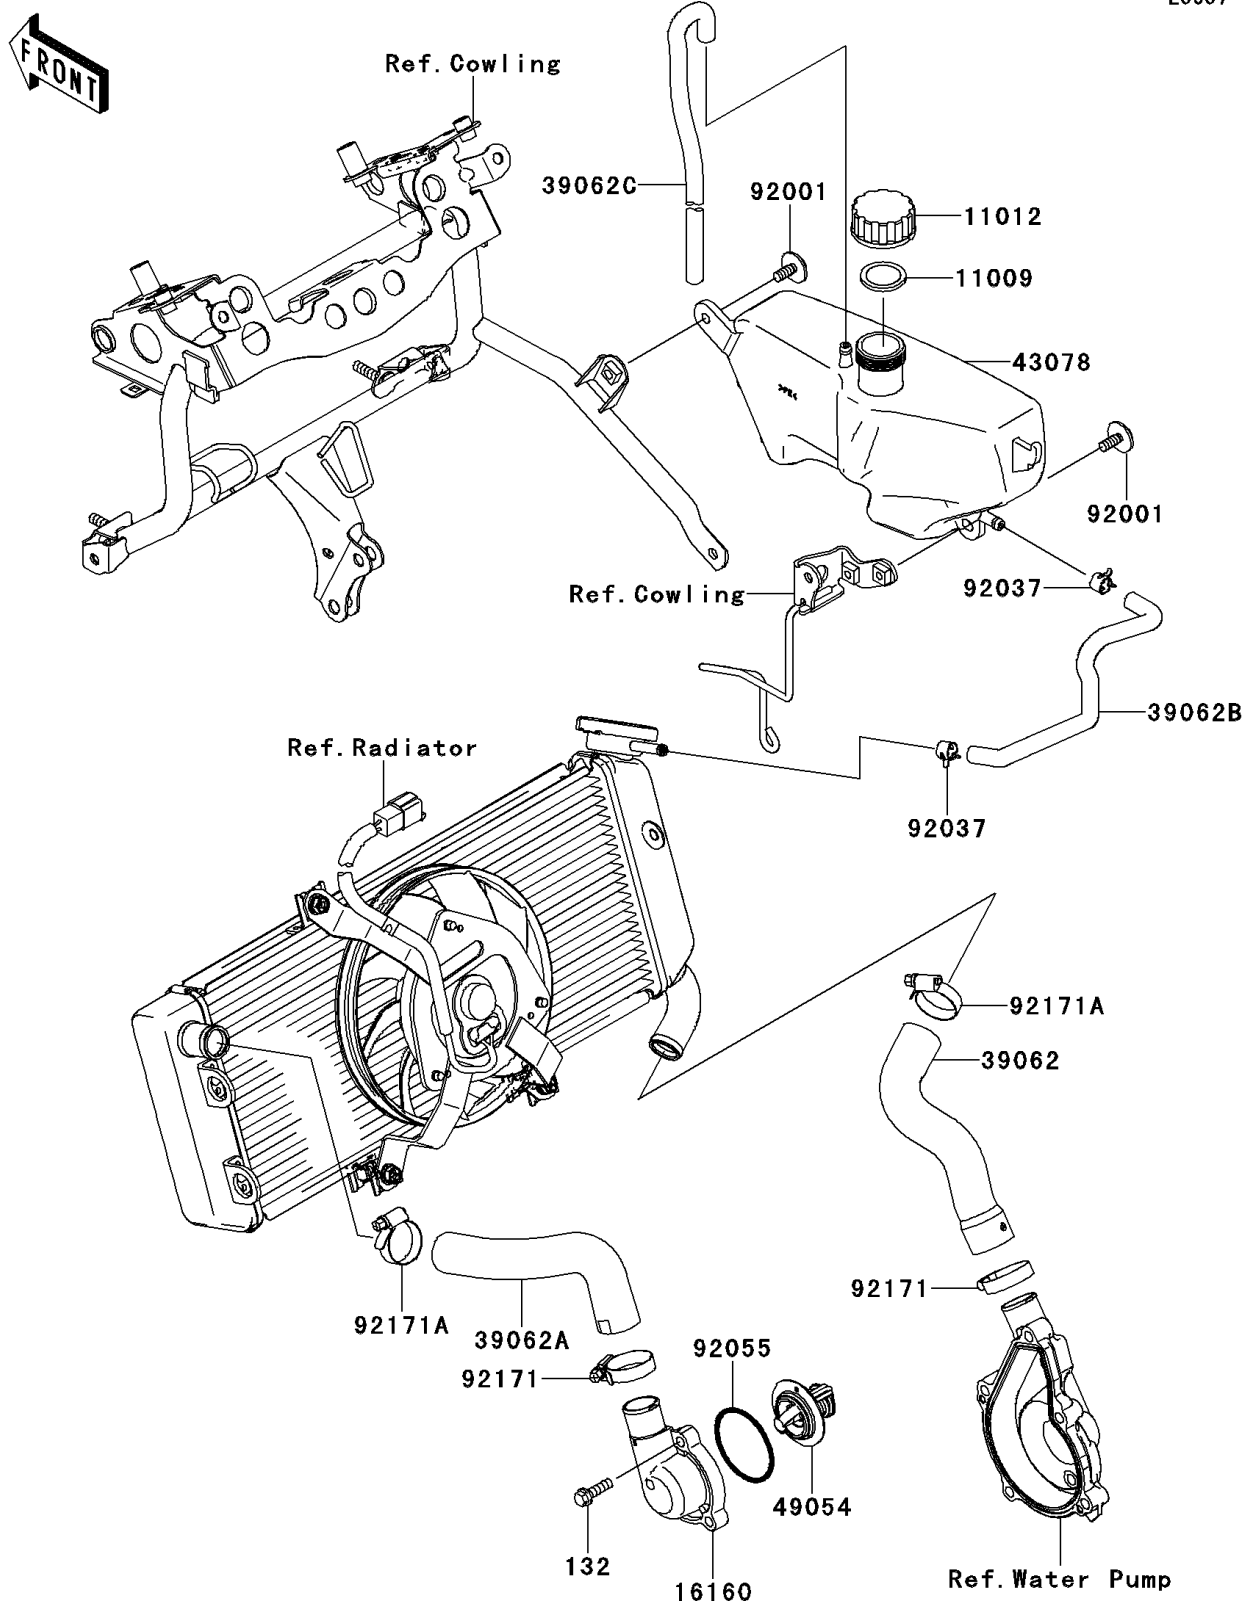

# 2008 Versys™ PARTS DIAGRAM

Water Pipe

E3037

## 2008 Versys™ PARTS LIST

### Water Pipe

ITEM NAME	PART NUMBER	QUANTITY
BOLT-FLANGED-SMALL,6X20 (Ref # 132)	132BC0620	3
GASKET,RESERVOIR TANK CAP (Ref # 11009)	11009-1145	1
CAP (Ref # 11012)	11012-1084	1
BODY,THERMOSTAT (Ref # 16160)	16160-0118	1
HOSE-COOLING,W.PUMP-RAD (Ref # 39062)	39062-0161	1
HOSE-COOLING,HEAD-RAD (Ref # 39062A)	39062-0162	1
HOSE-COOLING,RAD-RESERVOIR (Ref # 39062B)	39062-0163	1
HOSE-COOLING,BREATHER (Ref # 39062C)	39062-0164	1
RESERVOIR (Ref # 43078)	43078-0035	1
THERMOSTAT (Ref # 49054)	49054-0001	1
BOLT,6X16 (Ref # 92001)	92001-1950	2
CLAMP,TUBE (Ref # 92037)	92037-1505	2
RING-O,44.7X2.4 (Ref # 92055)	92055-1279	1
CLAMP (Ref # 92171)	92171-0261	2
CLAMP (Ref # 92171A)	92171-0337	2