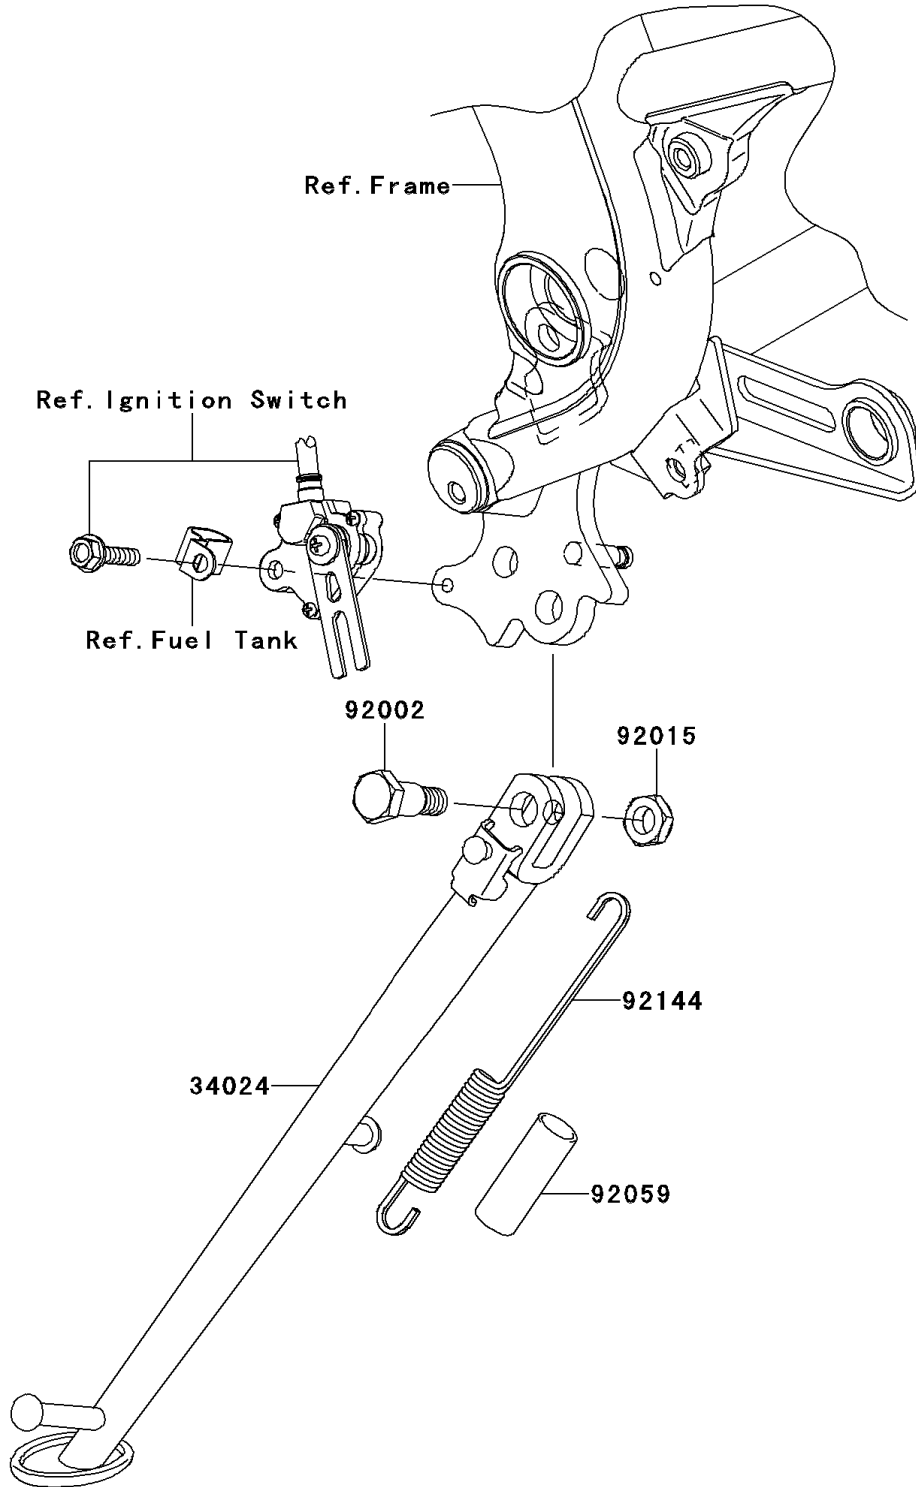

2009 Versys™ PARTS DIAGRAM

Stand(s)

F2190

2009 Versys™ PARTS LIST

Stand(s)

ITEM NAME	PART NUMBER	QUANTITY
STAND-SIDE (Ref # 34024)	34024-0030	1
BOLT,SIDE STAND (Ref # 92002)	92002-1935	1
NUT,LOCK,10MM,BLACK (Ref # 92015)	92015-1188	1
TUBE,14X17X50 (Ref # 92059)	92059-1961	1
SPRING,SIDE STAND (Ref # 92144)	92144-1818	1