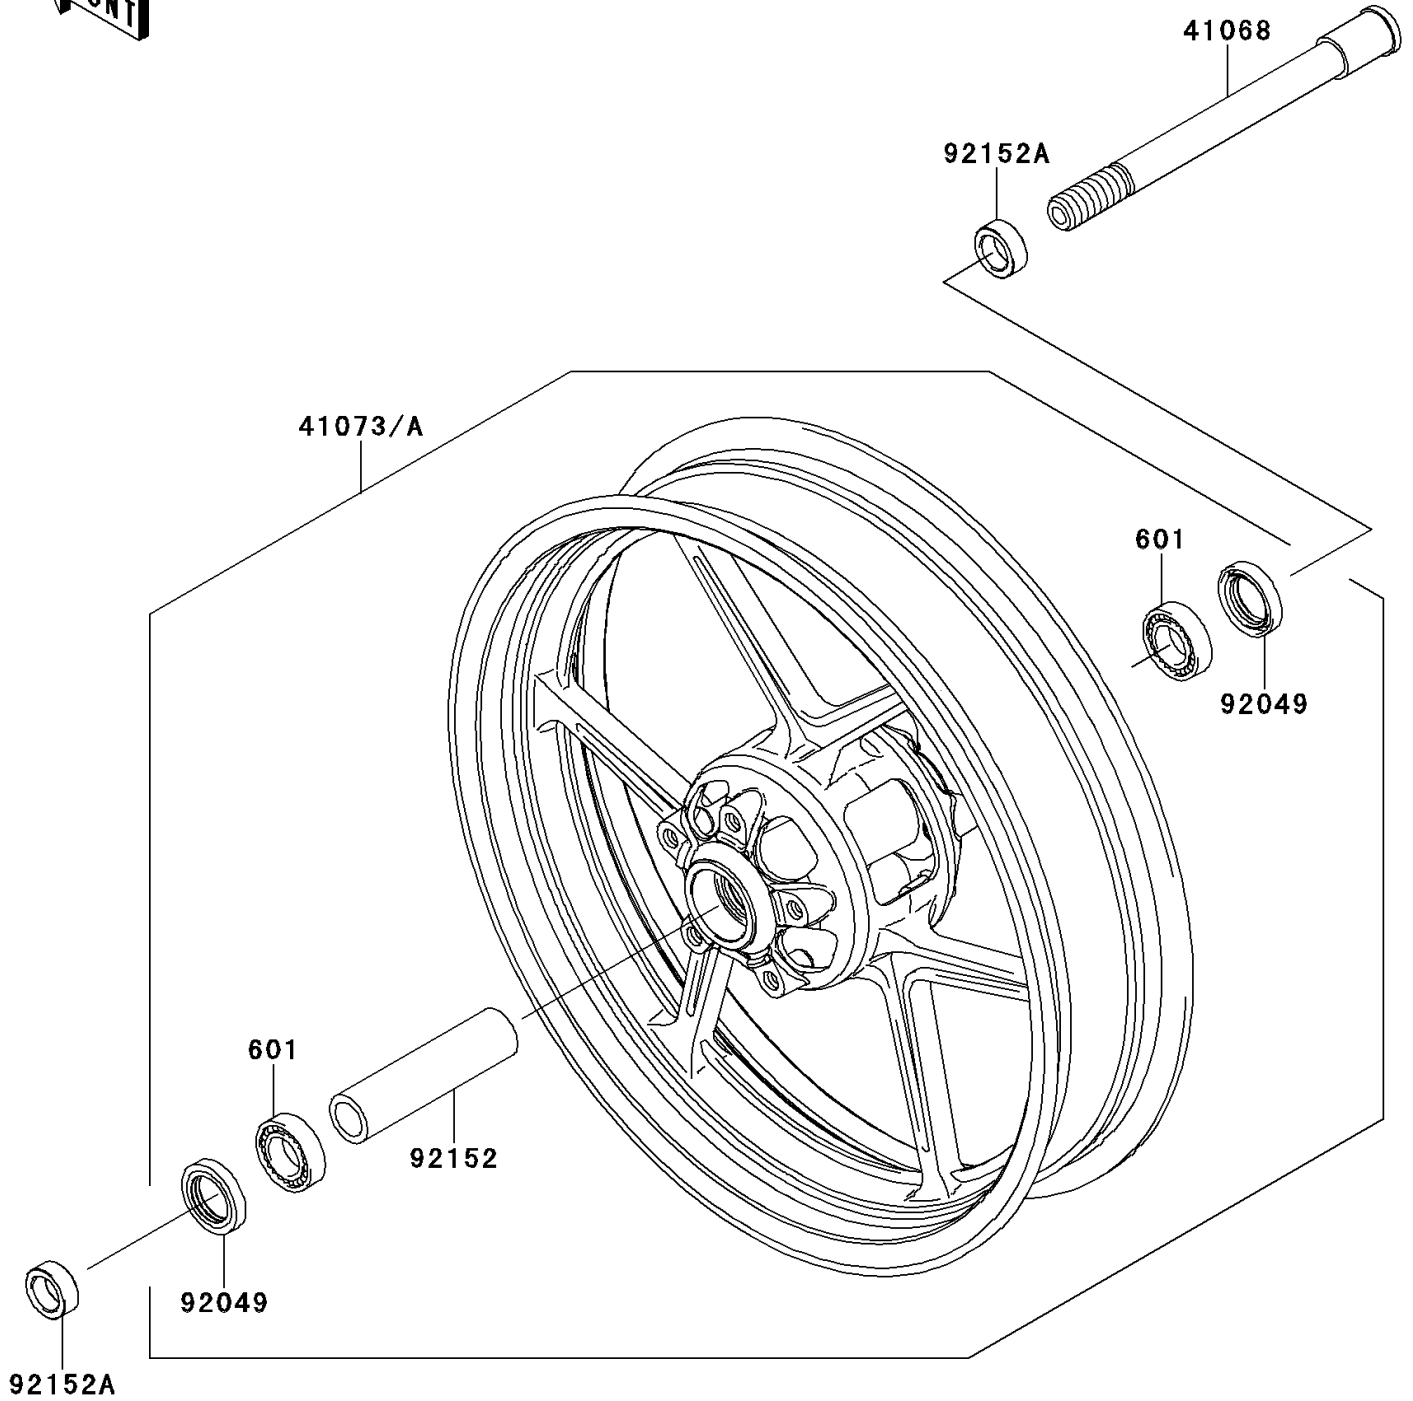

2008 Versys™ PARTS DIAGRAM

Front Hub

F2230

Ref. Wheels/Tires

2008 Versys™ PARTS LIST

Front Hub

ITEM NAME	PART NUMBER	QUANTITY
BEARING-BALL,#6004UUC3 (Ref # 601)	601B6004UU	2
AXLE,FR (Ref # 41068)	41068-0038	1
WHEEL-ASSY,FR,M.F.P.SILVER (Ref # 41073A)	41073-0053-795	1
SEAL-OIL,BJN30427-C3 (Ref # 92049)	92049-1057	2
COLLAR,FR HUB,L=115 (Ref # 92152)	92152-0087	1
COLLAR,FR AXLE,L=11 (Ref # 92152A)	92152-0420	2