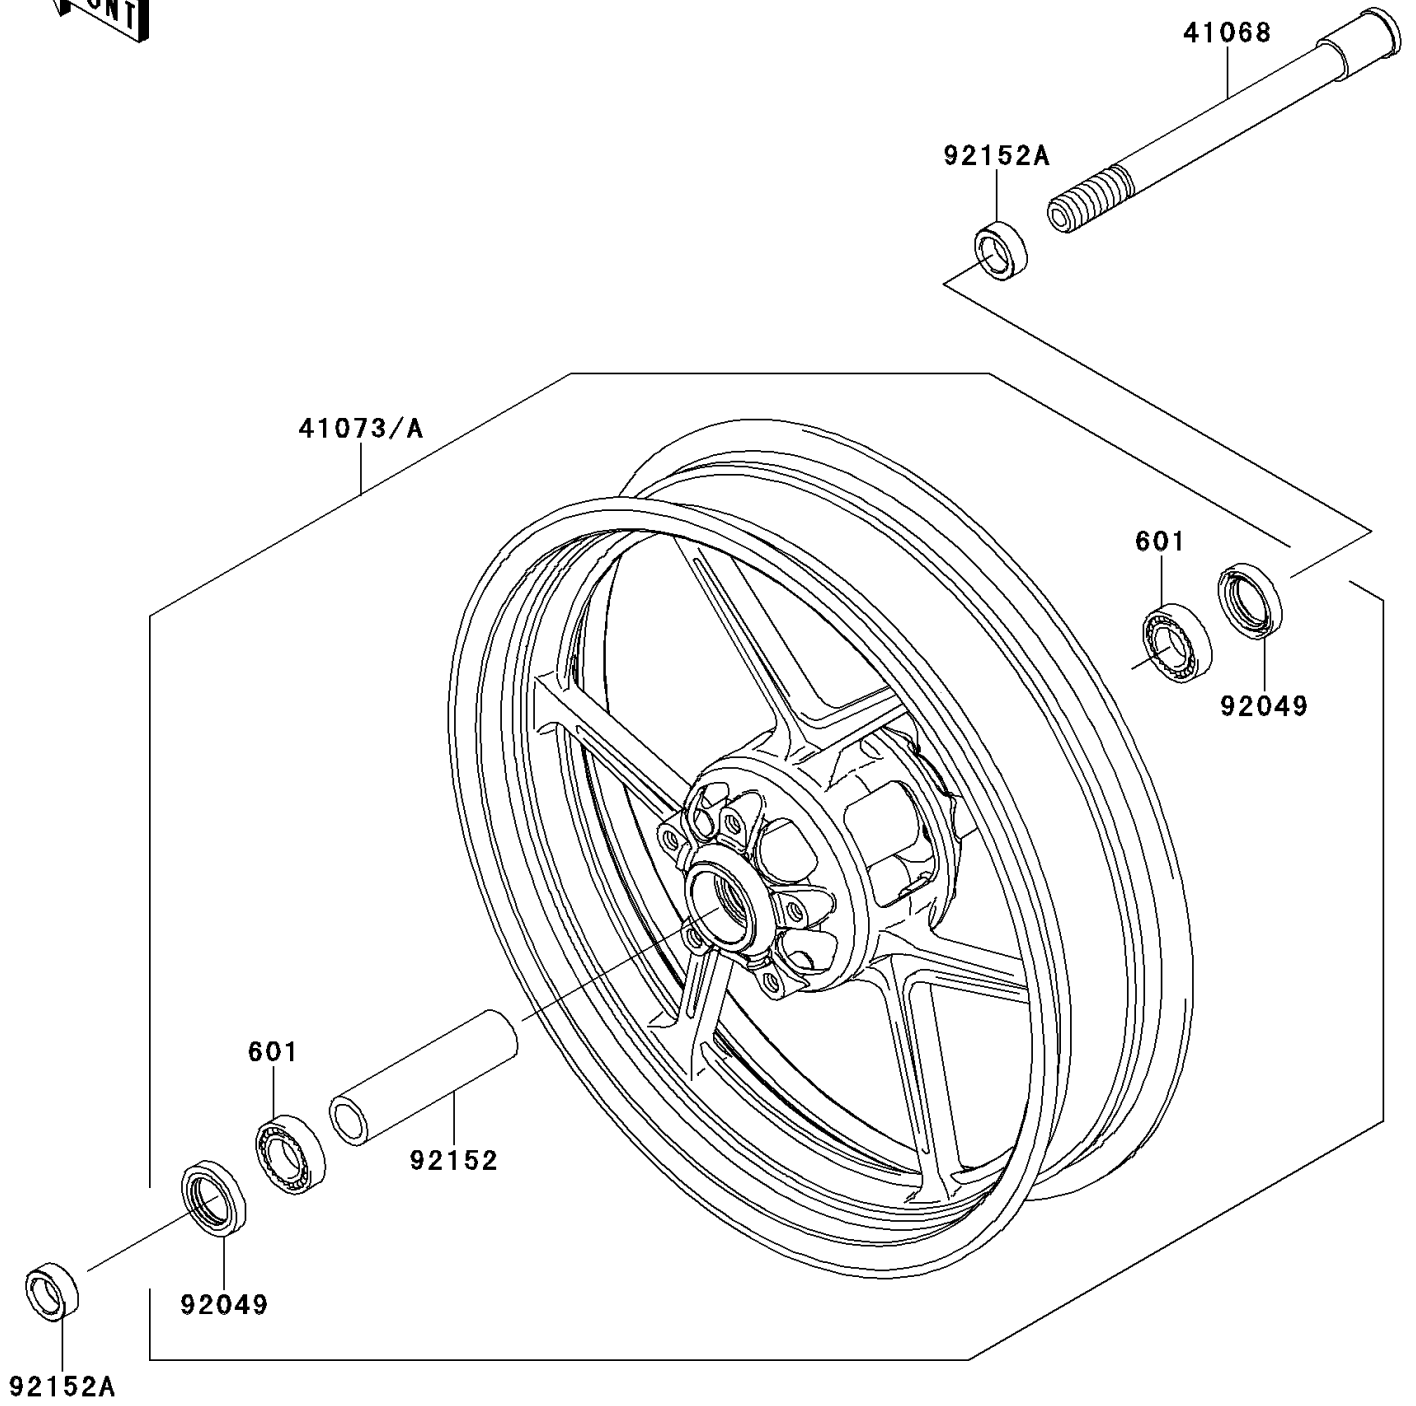

# 2009 Versys™ PARTS DIAGRAM

Front Hub

F2230

Ref. Wheels/Tires 

## 2009 Versys™ PARTS LIST

### Front Hub

ITEM NAME	PART NUMBER	QUANTITY
BEARING-BALL,#6004UUC3 (Ref # 601)	601B6004UU	2
AXLE,FR (Ref # 41068)	41068-0038	1
WHEEL-ASSY,FR,BLACK (Ref # 41073)	41073-0053-R2	1
SEAL-OIL,BJN30427-C3 (Ref # 92049)	92049-1057	2
COLLAR,FR HUB,L=115 (Ref # 92152)	92152-0087	1
COLLAR,FR AXLE,L=11 (Ref # 92152A)	92152-0420	2
WHEEL-ASSY,FR,M.F.P.SILVER (Ref # 41073A)	41073-0053-795	1