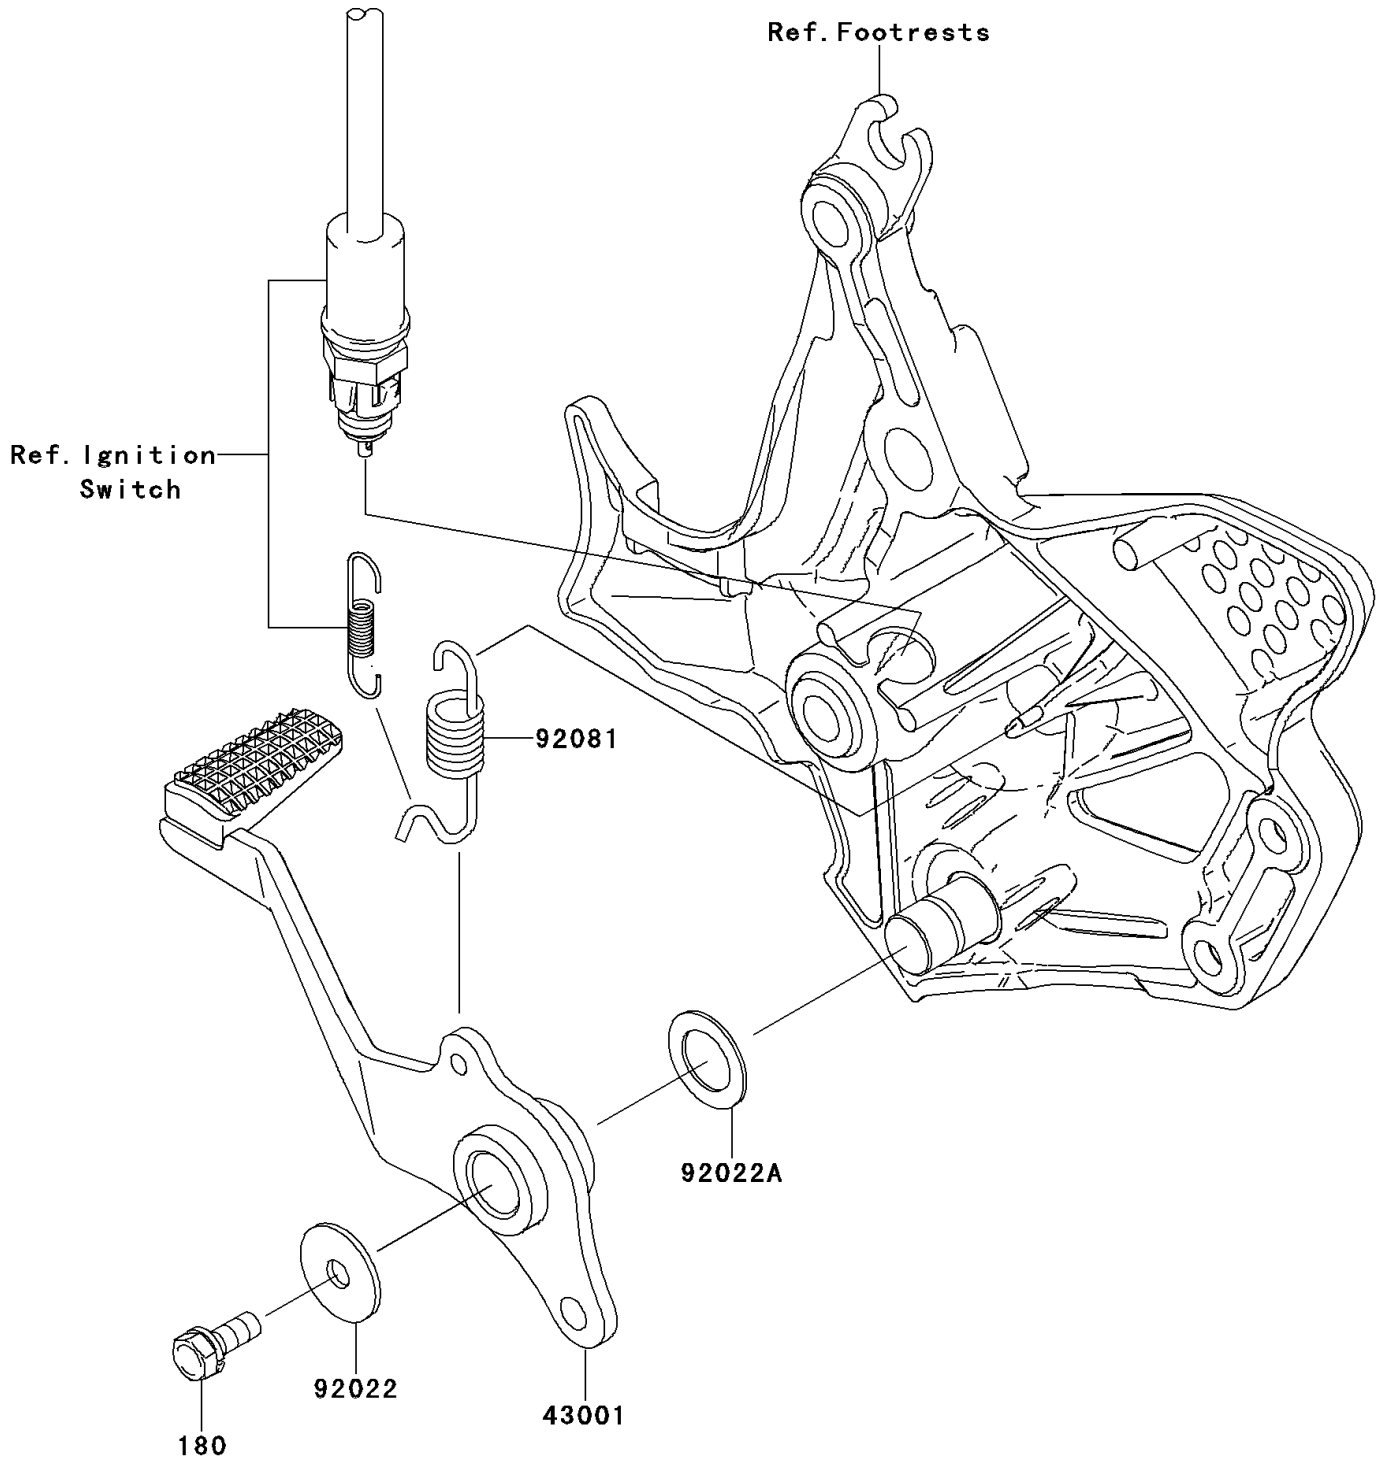

2008 Versys™ PARTS DIAGRAM

Brake Pedal

F2260

2008 Versys™ PARTS LIST

Brake Pedal

ITEM NAME	PART NUMBER	QUANTITY
BOLT-UPSET-WS,6X16 (Ref # 180)	180AA0616	1
LEVER-BRAKE,PEDAL (Ref # 43001)	43001-0084	1
WASHER,7X24X1.6 (Ref # 92022)	92022-228	1
WASHER,15.3X24X1 (Ref # 92022A)	92022-326	1
SPRING,BRAKE PEDAL (Ref # 92081)	92081-1833	1