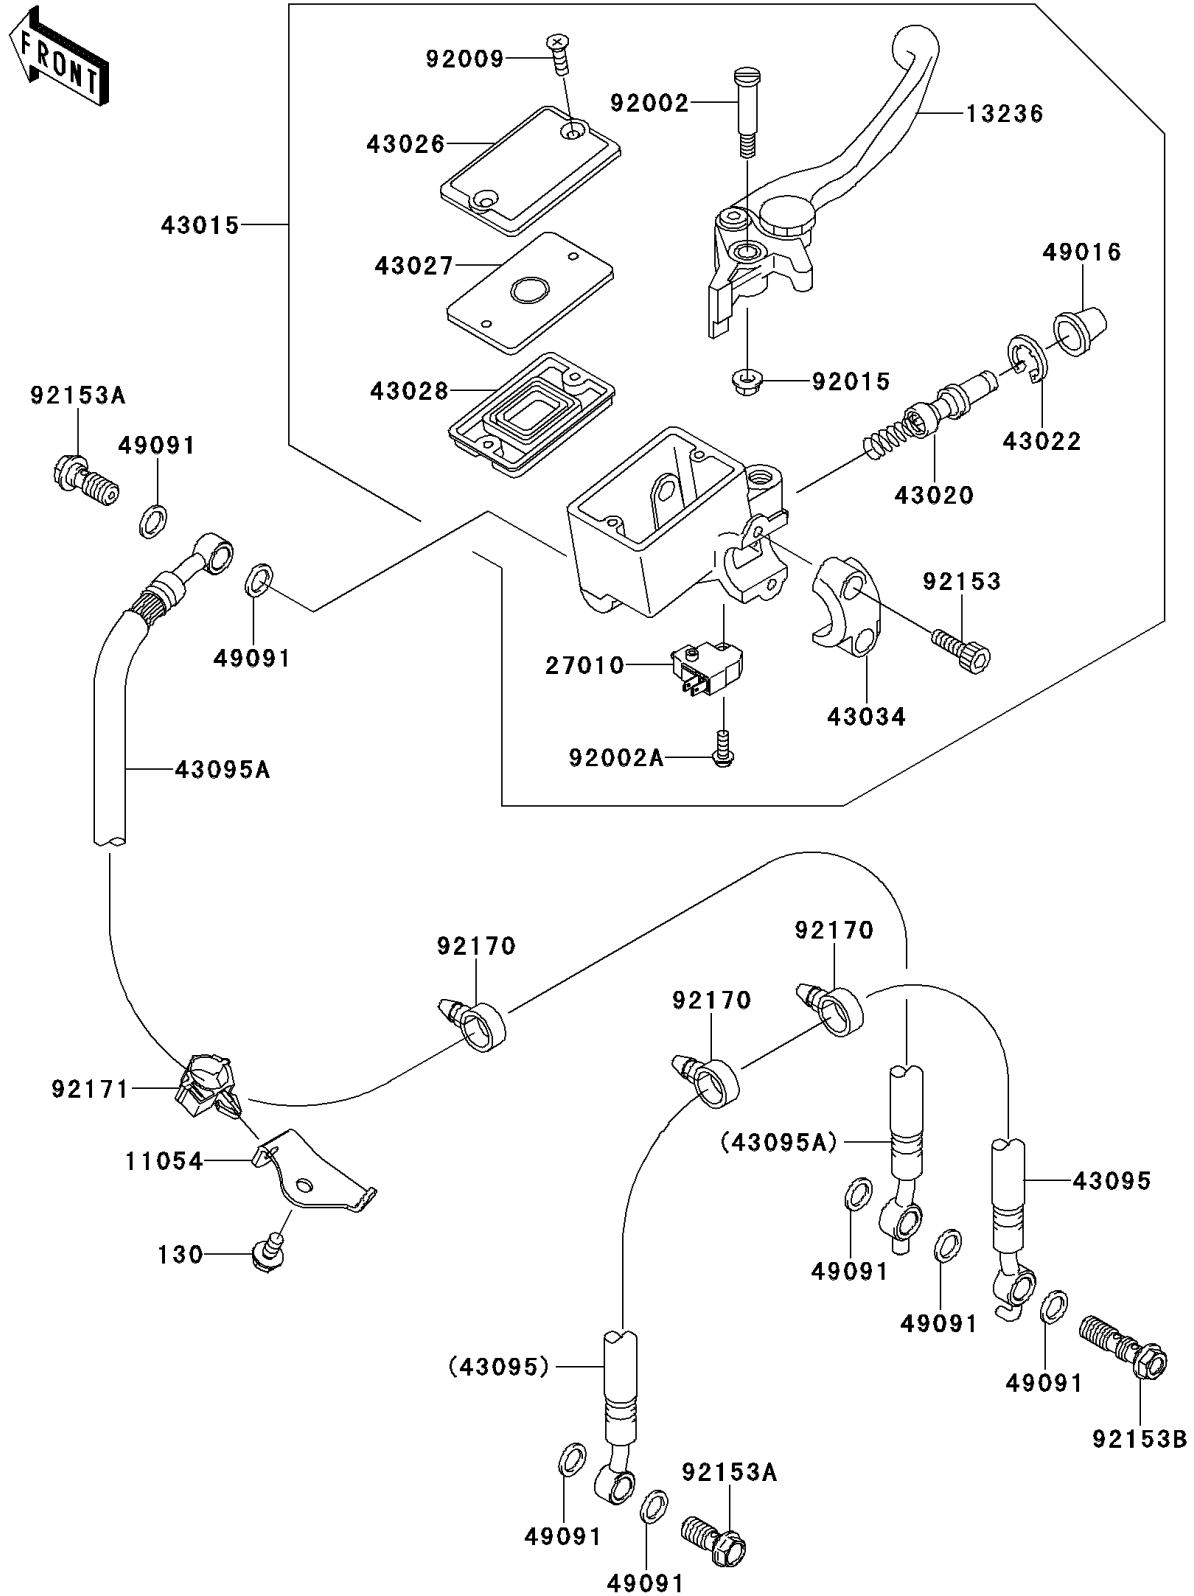

# 2008 Versys™ PARTS DIAGRAM

Front Master Cylinder(A7F/A8F)

F2291

## 2008 Versys™ PARTS LIST

Front Master Cylinder(A7F/A8F)

ITEM NAME	PART NUMBER	QUANTITY
BOLT-FLANGED,6X14 (Ref # 130)	130BB0614	1
BRACKET,BRAKE HOSE (Ref # 11054)	11054-1654	1
LEVER-COMP,FRONT BRAKE (Ref # 13236)	13236-1337	1
SWITCH,BRAKE (Ref # 27010)	27010-0025	1
CYLINDER-ASSY-MASTER,FR (Ref # 43015)	43015-0011	1
PISTON-COMP-BRAKE,FR (Ref # 43020)	43020-1054	1
STOPPER-BRAKE,PISTON (Ref # 43022)	43022-1010	1
CAP-BRAKE (Ref # 43026)	43026-1076	1
PLATE-DIAPHRAGM (Ref # 43027)	43027-1055	1
DIAPHRAGM,MASTER CYLINDER (Ref # 43028)	43028-1058	1
HOLDER-BRAKE,MASTER CYLINDER (Ref # 43034)	43034-1053	1
HOSE-BRAKE,FR (Ref # 43095)	43095-0211	1
HOSE-BRAKE,FR (Ref # 43095A)	43095-0328	1
COVER-SEAL,MASTER CYLINDER (Ref # 49016)	49016-1044	1
WASHER-SEAL,10.1X14.5X1.5 (Ref # 49091)	49091-0001	7
BOLT,LEVER SET,BLACK (Ref # 92002)	92002-1322	1
BOLT,SCREW,4X12 (Ref # 92002A)	92002-1323	1
SCREW,4MM (Ref # 92009)	92009-1458	2
NUT,FLANGED,6MM,BLACK (Ref # 92015)	92015-1233	1
BOLT,SOCKET,6X20 (Ref # 92153)	92153-0417	2
BOLT,OIL,L=23 (Ref # 92153A)	92153-0627	2
BOLT,OIL,L=37 (Ref # 92153B)	92153-0628	1
CLAMP (Ref # 92170)	92170-1067	3
CLAMP,BRAKE HOSE (Ref # 92171)	92171-0316	1