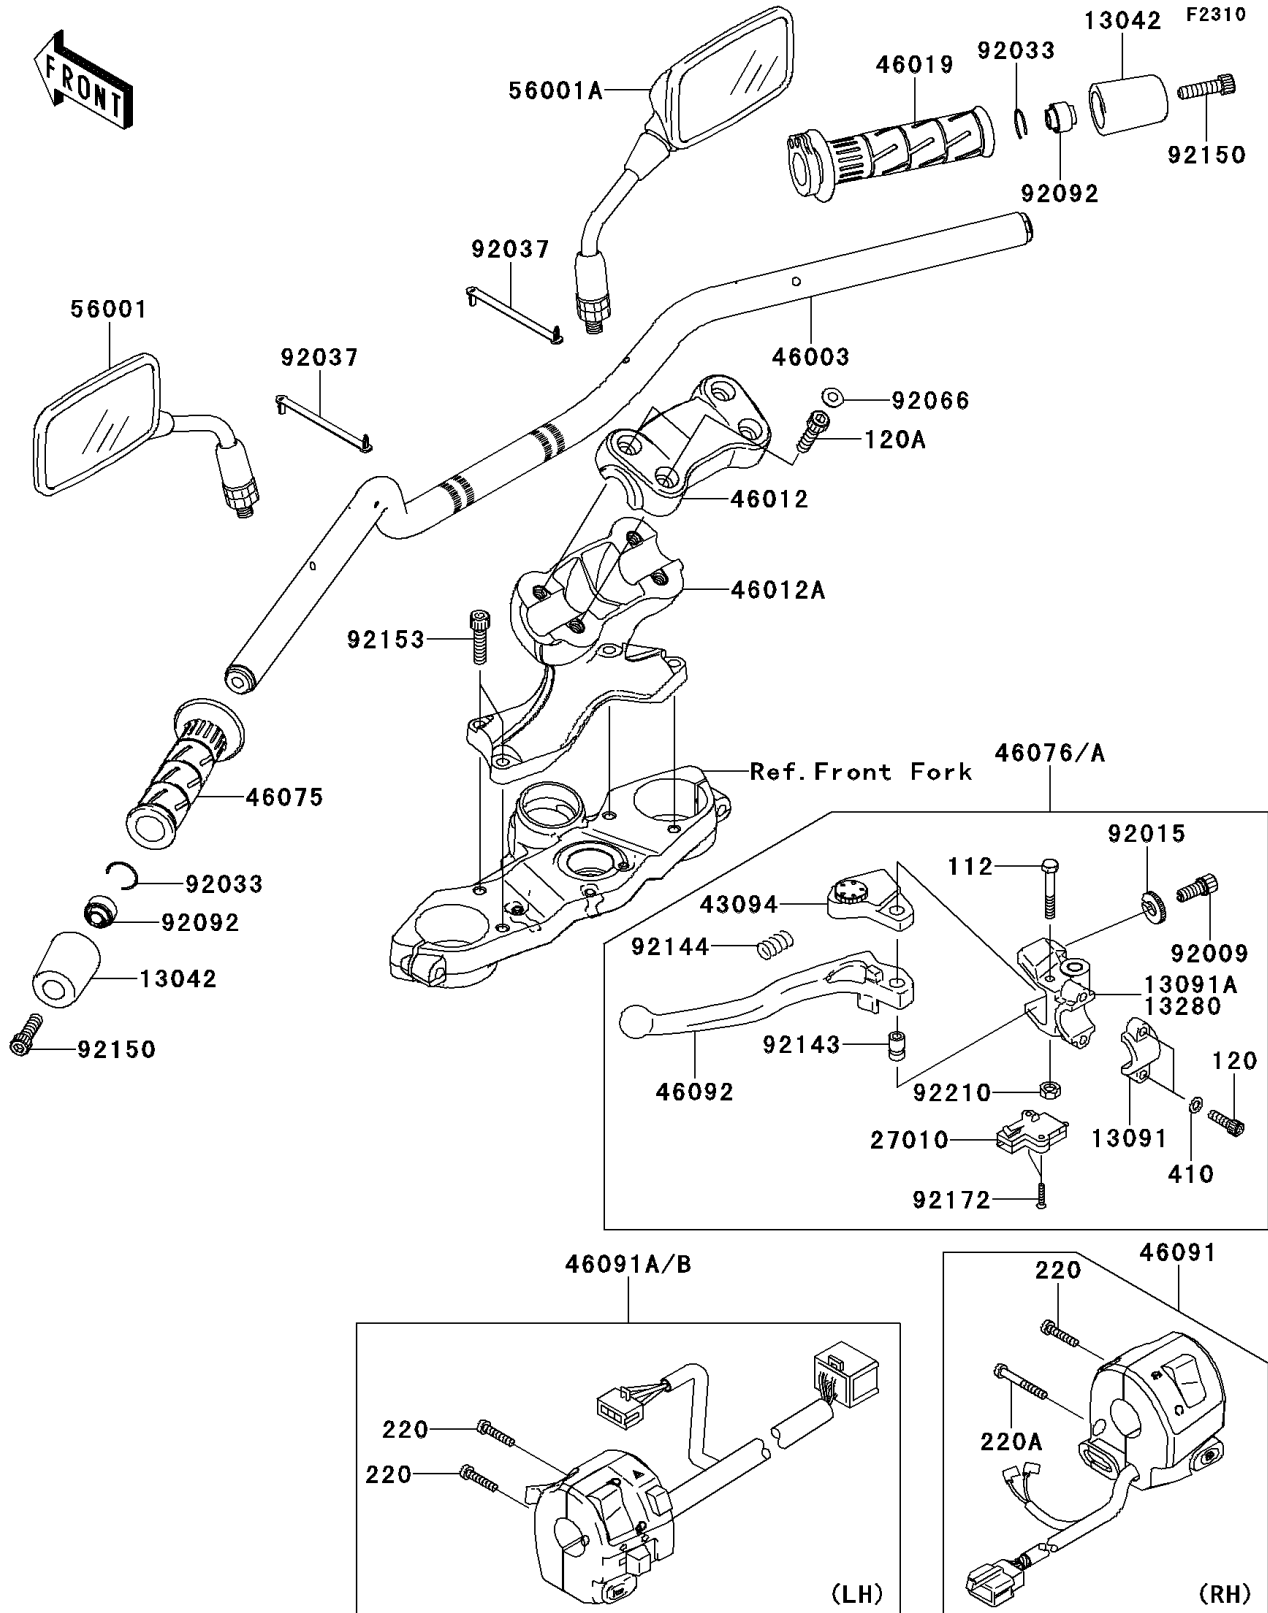

2008 Versys™ PARTS DIAGRAM

Handlebar(A7F/A8F)

2008 Versys™ PARTS LIST

Handlebar(A7F/A8F)

ITEM NAME	PART NUMBER	QUANTITY
BOLT-UPSET,6X40 (Ref # 112)	112C0640	1
BOLT-SOCKET,6X20 (Ref # 120)	120CB0620	2
BOLT-SOCKET,8X30 (Ref # 120A)	120CB0830	4
SCREW-PAN-CROS,5X25 (Ref # 220)	220AB0525	3
SCREW-PAN-CROSS,5X40 (Ref # 220A)	220AB0540	1
WASHER-PLAIN-SMALL,6MM (Ref # 410)	410AB0600	2
WEIGHT,HANDLE (Ref # 13042)	13042-1006	2
HOLDER,CLUTCH LEVER (Ref # 13091)	13091-1624	1
HOLDER,CLUTCH LEVER (Ref # 13280)	13280-0248	1
SWITCH,CLUTCH,BLACK (Ref # 27010)	27010-1094	1
ADJUSTER,CLUTCH LEVER (Ref # 43094)	43094-1053	1
HANDLE,F.P.SILVER (Ref # 46003)	46003-0120-10T	1
HOLDER-HANDLE,UPP,P.SILVER (Ref # 46012)	46012-0029-458	1
HOLDER-HANDLE,LWR,P.SILVER (Ref # 46012A)	46012-0030-458	1
GRIP-ASSY,THROTTLE (Ref # 46019)	46019-0001	1
GRIP,LH (Ref # 46075)	46075-1144	1
LEVER-ASSY-GRIP,CLUTCH (Ref # 46076)	46076-0045	1
HOUSING-ASSY-CONTROL,RH (Ref # 46091)	46091-0088	1
HOUSING-ASSY-CONTROL,LH (Ref # 46091B)	46091-0120	1
LEVER-GRIP,CLUTCH (Ref # 46092)	46092-1162	1
MIRROR-ASSY,LH (Ref # 56001)	56001-0121	1
MIRROR-ASSY,RH (Ref # 56001A)	56001-0122	1
SCREW,CABLE ADJUST,8MM,BLACK (Ref # 92009)	92009-1134	1
NUT,CABLE ADJUST LOCK,8MM,BLK (Ref # 92015)	92015-1197	1
RING-SNAP,OD=22.2 (Ref # 92033)	92033-1102	2
CLAMP,SPEED,L=80.5 (Ref # 92037)	92037-1903	2
PLUG (Ref # 92066)	92066-1281	4
BUSHING-RUBBER,HANDLE (Ref # 92092)	92092-1018	2
COLLAR (Ref # 92143)	92143-1379	1

2008 Versys™ PARTS LIST

Handlebar(A7F/A8F)

ITEM NAME	PART NUMBER	QUANTITY
SPRING (Ref # 92144)	92144-1467	1
BOLT,SOCKET,8X30 (Ref # 92150)	92150-1604	2
BOLT,SOCKET,8X30 (Ref # 92153)	92153-0513	4
SCREW,3X16 (Ref # 92172)	92172-0183	2
NUT,LOCK,6MM (Ref # 92210)	92210-0006	1