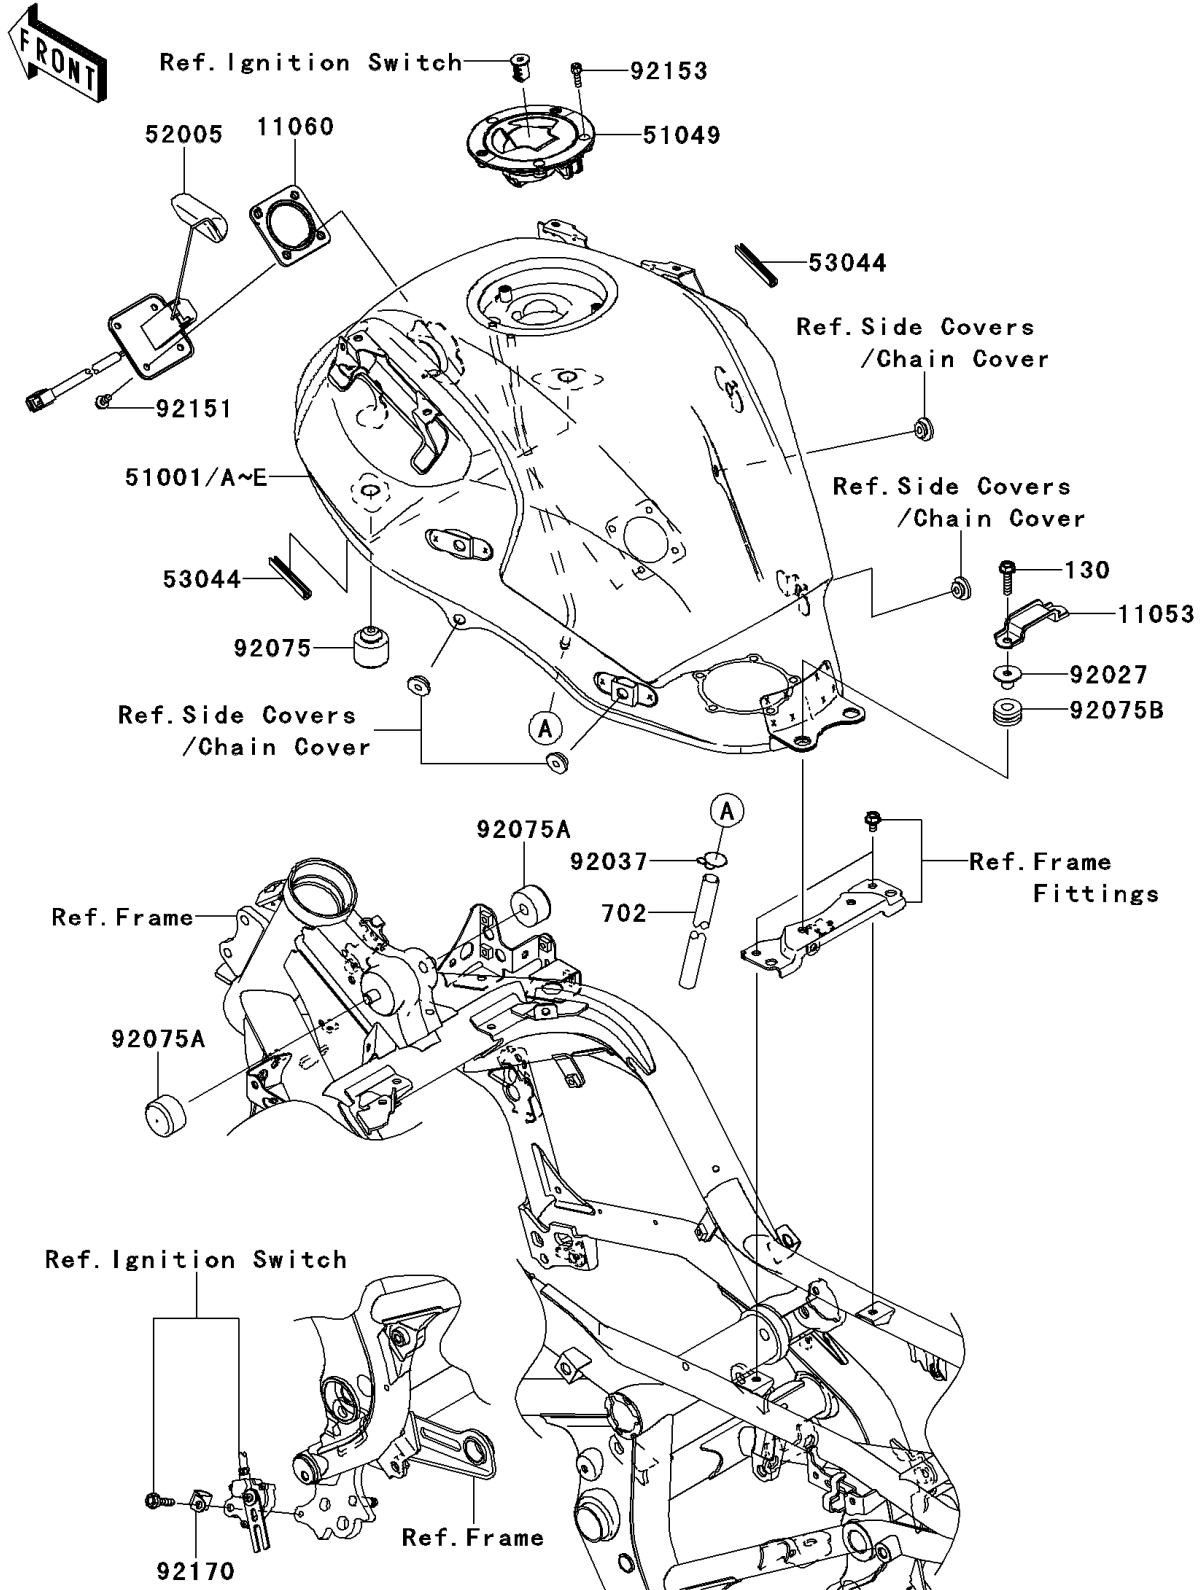

2008 Versys™ PARTS DIAGRAM

Fuel Tank(A7F/A8F)

F2410

2008 Versys™ PARTS LIST

Fuel Tank(A7F/A8F)

ITEM NAME	PART NUMBER	QUANTITY
BOLT-FLANGED,6X25 (Ref # 130)	130BB0625	2
TUBE-RUBBER,6X9X750 (Ref # 702)	702A06750	1
BRACKET,SEAT (Ref # 11053)	11053-1812	1
GASKET,FUEL GAUGE (Ref # 11060)	11060-1952	1
TANK-COMP-FUEL,P.RED (Ref # 51001B)	51001-0194-234	1
CAP-TANK,FUEL (Ref # 51049)	51049-0012	1
GAUGE,FUEL (Ref # 52005)	52005-0023	1
TRIM,L=60 (Ref # 53044)	53044-1249	2
COLLAR,L=13.1 (Ref # 92027)	92027-251	2
CLAMP,TUBE (Ref # 92037)	92037-010	1
DAMPER (Ref # 92075)	92075-1002	2
DAMPER,FUEL TANK (Ref # 92075A)	92075-125	2
DAMPER (Ref # 92075B)	92075-1690	2
BOLT,5X12 (Ref # 92151)	92151-1599	4
BOLT,SOCKET,5X16 (Ref # 92153)	92153-1616	3
CLAMP (Ref # 92170)	92170-1833	1
TANK-COMP-FUEL,C.P.BLUE (Ref # 51001C)	51001-0194-723	1