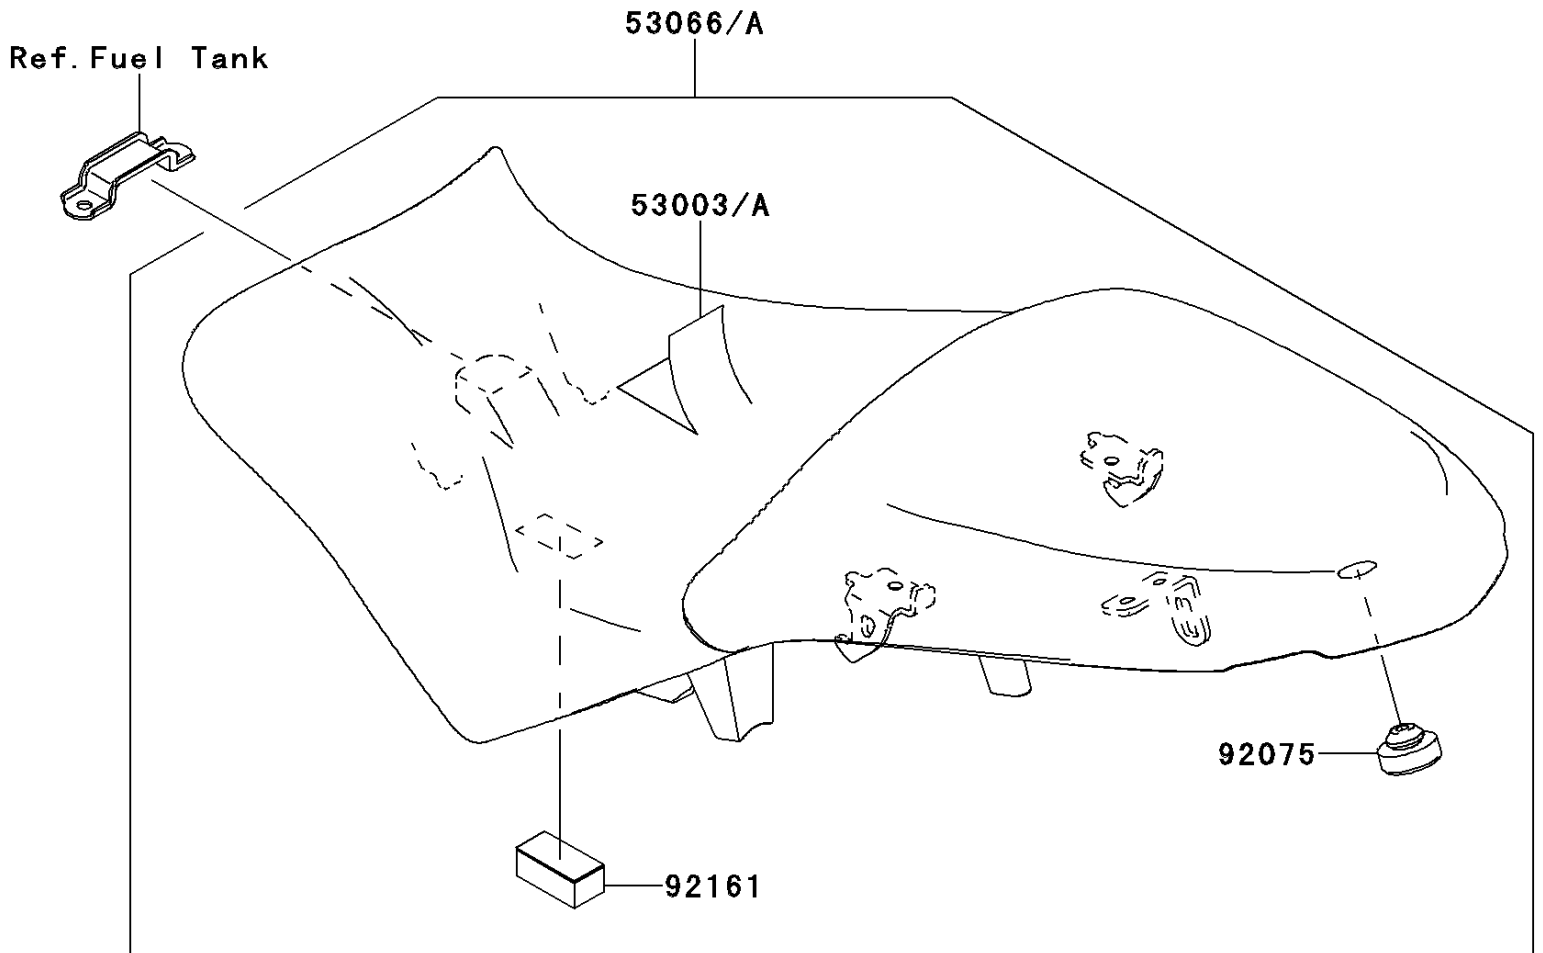

2008 Versys™ PARTS DIAGRAM

Seat

F2510

2008 Versys™ PARTS LIST

Seat

ITEM NAME	PART NUMBER	QUANTITY
LEATHER,SEAT,BLACK (Ref # 53003A)	53003-0112-MA	1
SEAT-ASSY,DUAL,BLACK (Ref # 53066A)	53066-0179-MA	1
DAMPER (Ref # 92075)	92075-1045	1
DAMPER,SEAT (Ref # 92161)	92161-1321	1