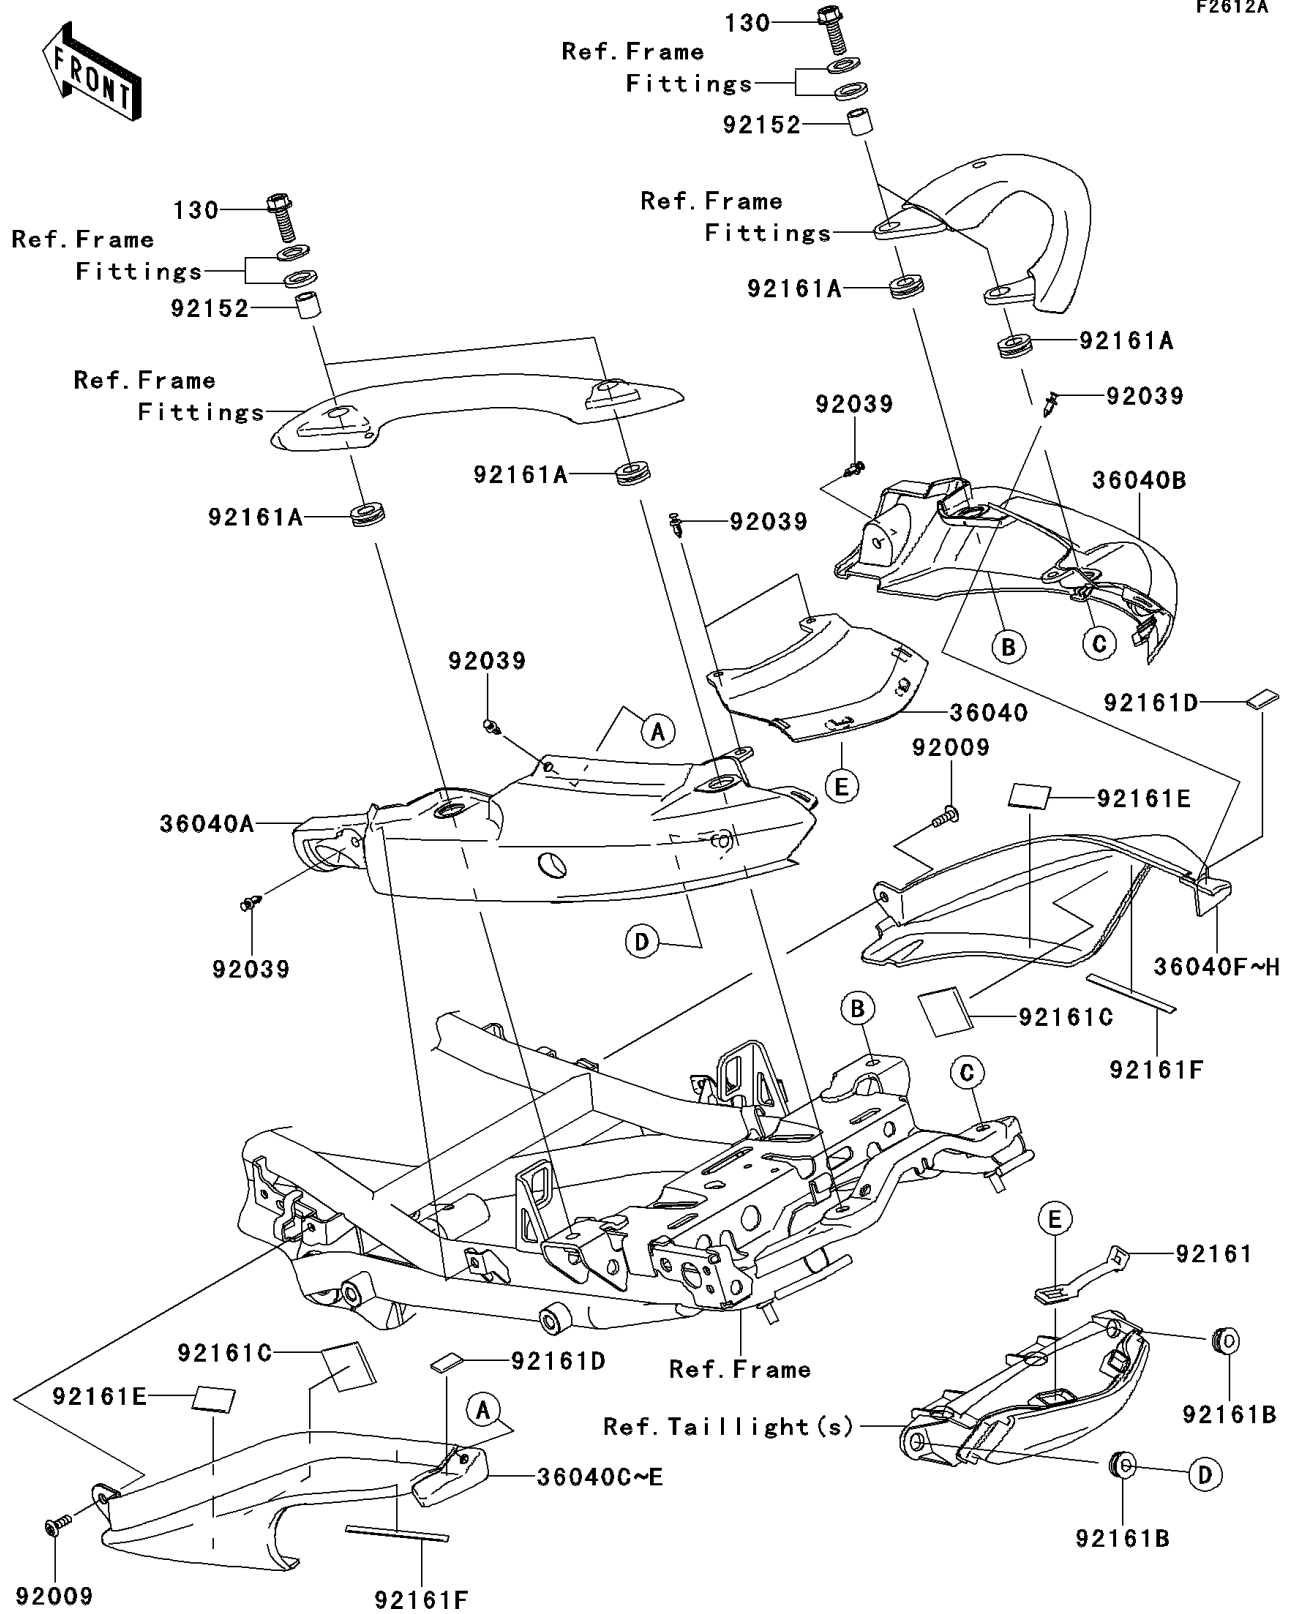

2009 Versys™ PARTS DIAGRAM

Seat Cover(A9F)

F2612A

2009 Versys™ PARTS LIST

Seat Cover(A9F)

ITEM NAME	PART NUMBER	QUANTITY
BOLT-FLANGED,8X25 (Ref # 130)	130CB0825	4
COVER-TAIL,CNT,F.BLACK (Ref # 36040)	36040-0052-6Z	1
COVER-TAIL,RR,LH,F.BLACK (Ref # 36040A)	36040-0069-6Z	1
COVER-TAIL,RR,RH,F.BLACK (Ref # 36040B)	36040-0070-6Z	1
COVER-TAIL,FR,LH,C.L.GREEN (Ref # 36040C)	36040-0090-17P	1
COVER-TAIL,FR,RH,C.L.GREEN (Ref # 36040F)	36040-0091-17P	1
SCREW,5X16 (Ref # 92009)	92009-1909	2
RIVET (Ref # 92039)	92039-0023	6
COLLAR,9.2X13.8X12.5 (Ref # 92152)	92152-0546	4
DAMPER,TAIL LAMP (Ref # 92161)	92161-0191	1
DAMPER (Ref # 92161A)	92161-0279	4
DAMPER (Ref # 92161B)	92161-0317	2
DAMPER (Ref # 92161C)	92161-0443	2
DAMPER (Ref # 92161D)	92161-0726	2
DAMPER (Ref # 92161E)	92161-0727	2
DAMPER (Ref # 92161F)	92161-0777	2
COVER-TAIL,FR,LH,M.M.GRAY (Ref # 36040D)	36040-0090-25X	1
COVER-TAIL,FR,LH,C.P.BLUE (Ref # 36040E)	36040-0090-723	1
COVER-TAIL,FR,RH,M.M.GRAY (Ref # 36040G)	36040-0091-25X	1
COVER-TAIL,FR,RH,C.P.BLUE (Ref # 36040H)	36040-0091-723	1