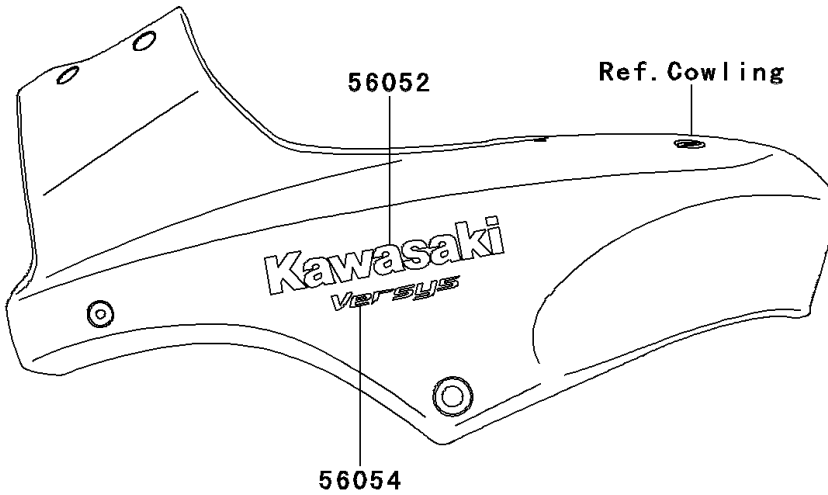

2008 Versys™ PARTS DIAGRAM

Decals(Red)(A8F)

F2861B

2008 Versys™ PARTS LIST

Decals(Red)(A8F)

ITEM NAME	PART NUMBER	QUANTITY
MARK,KAWASAKI (Ref # 56052)	56052-0350	2
MARK,WINDSHIELD,KAWASAKI (Ref # 56052A)	56052-1956	1
MARK,UPP COWLING,VERSYS (Ref # 56054)	56054-0107	2