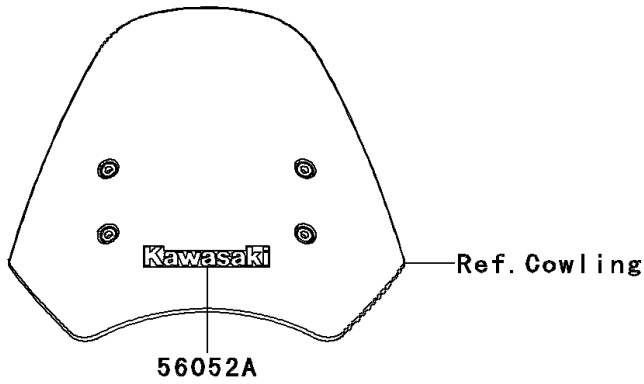

2008 Versys™ PARTS DIAGRAM

Decals(Red)(A8F)

F2861B

2008 Versys™ PARTS LIST

Decals(Red)(A8F)

ITEM NAME	PART NUMBER	QUANTITY
MARK,KAWASAKI (Ref # 56052)	56052-0350	2
MARK,WINDSHIELD,KAWASAKI (Ref # 56052A)	56052-1956	1
MARK,UPP COWLING,VERSYS (Ref # 56054)	56054-0107	2