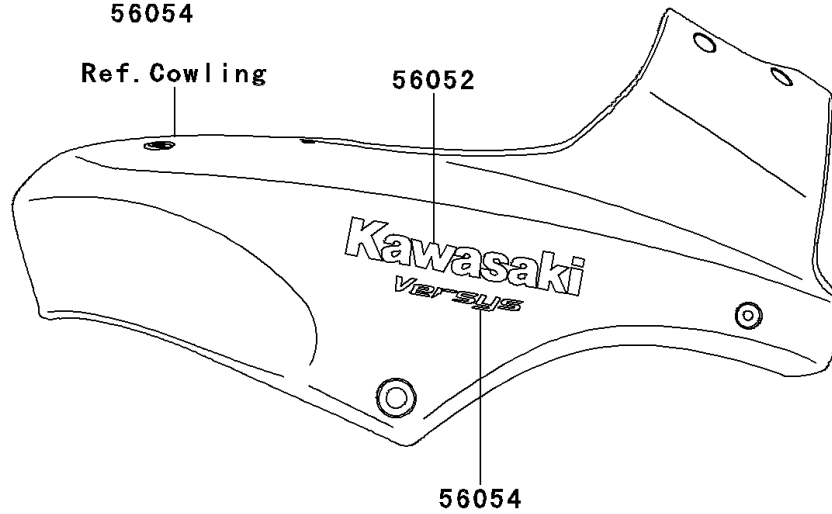

2008 Versys™ PARTS DIAGRAM

Decals(Red)(A8F)

F2861B

2008 Versys™ PARTS LIST

Decals(Red)(A8F)

ITEM NAME	PART NUMBER	QUANTITY
MARK,KAWASAKI (Ref # 56052)	56052-0350	2
MARK,WINDSHIELD,KAWASAKI (Ref # 56052A)	56052-1956	1
MARK,UPP COWLING,VERSYS (Ref # 56054)	56054-0107	2