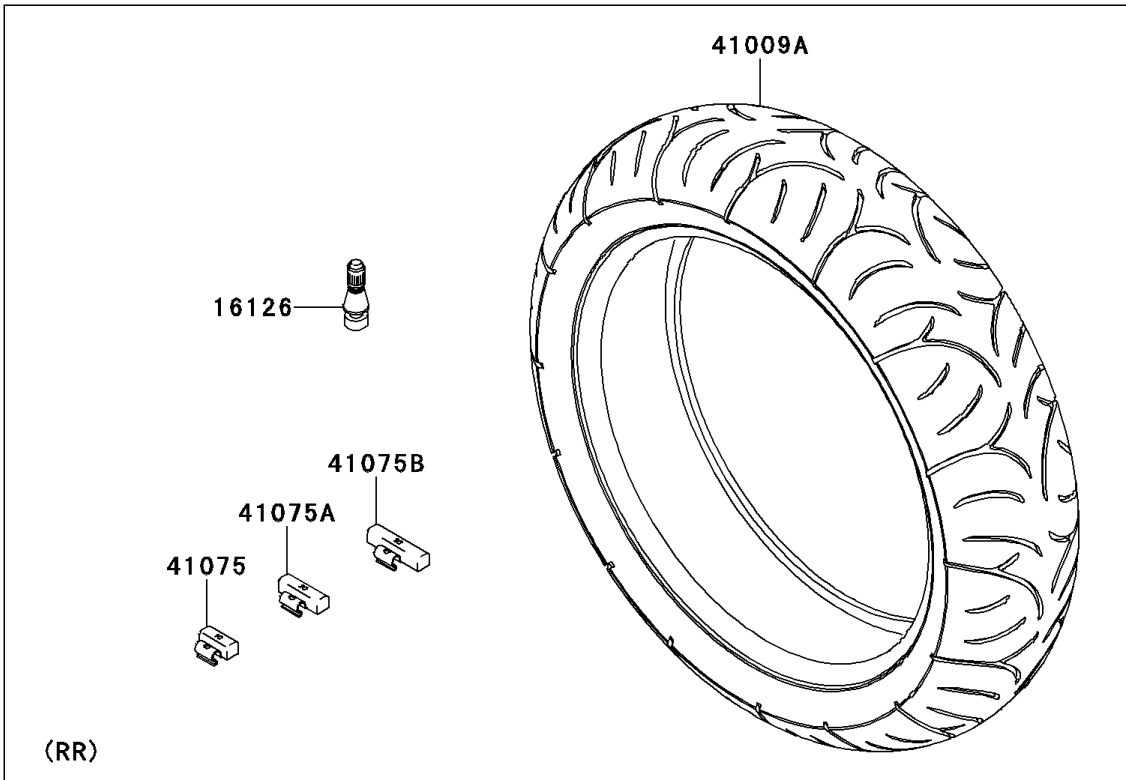

2009 Ninja® 650R PARTS DIAGRAM

Tires

F2210

2009 Ninja® 650R PARTS LIST

Tires

ITEM NAME	PART NUMBER	QUANTITY
VALVE,TIRE (Ref # 16126)	16126-1140	2
TIRE,FR,120/70ZR17(58W),BT021F (Ref # 41009)	41009-0199	1
TIRE,RR,160/60ZR17(69W),BT021R (Ref # 41009A)	41009-0200	1
BALANCER-WHEEL,10G,SILVER (Ref # 41075)	41075-0007	AR
BALANCER-WHEEL,20G,SILVER (Ref # 41075A)	41075-0008	AR
BALANCER-WHEEL,30G,SILVER (Ref # 41075B)	41075-0009	AR