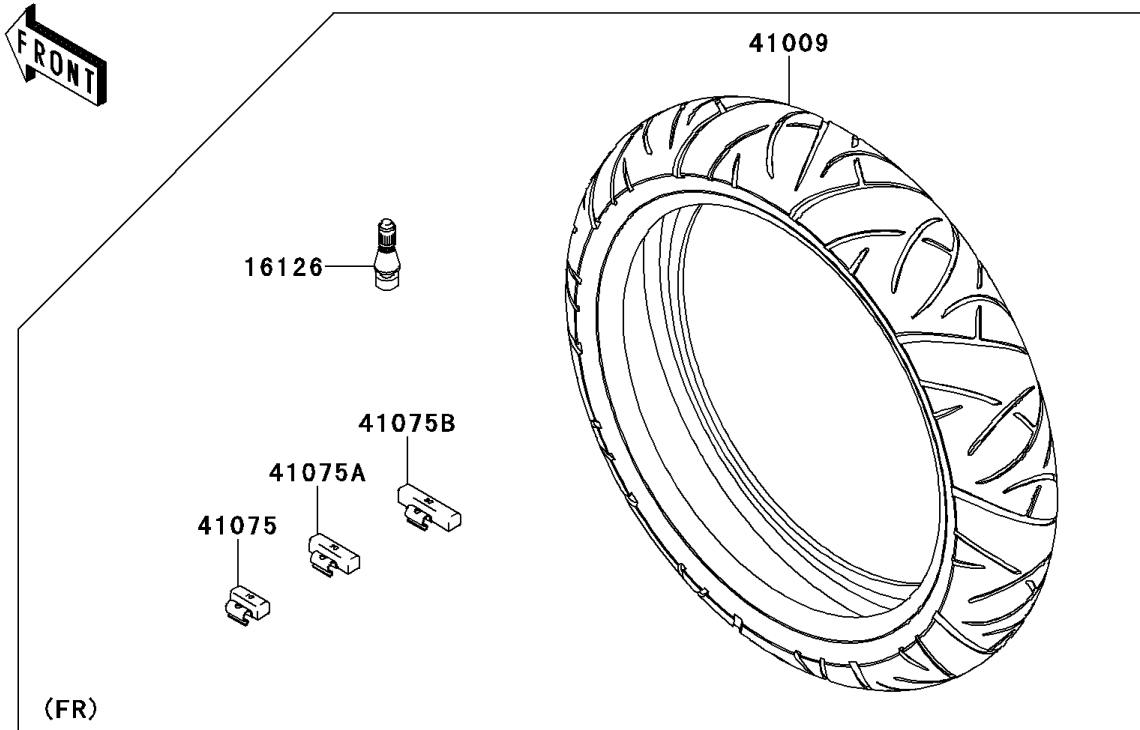

2009 Ninja® 650R PARTS DIAGRAM

Tires

F2210

2009 Ninja® 650R PARTS LIST

Tires

ITEM NAME	PART NUMBER	QUANTITY
VALVE,TIRE (Ref # 16126)	16126-1140	2
TIRE,FR,120/70ZR17(58W),BT021F (Ref # 41009)	41009-0199	1
TIRE,RR,160/60ZR17(69W),BT021R (Ref # 41009A)	41009-0200	1
BALANCER-WHEEL,10G,SILVER (Ref # 41075)	41075-0007	AR
BALANCER-WHEEL,20G,SILVER (Ref # 41075A)	41075-0008	AR
BALANCER-WHEEL,30G,SILVER (Ref # 41075B)	41075-0009	AR