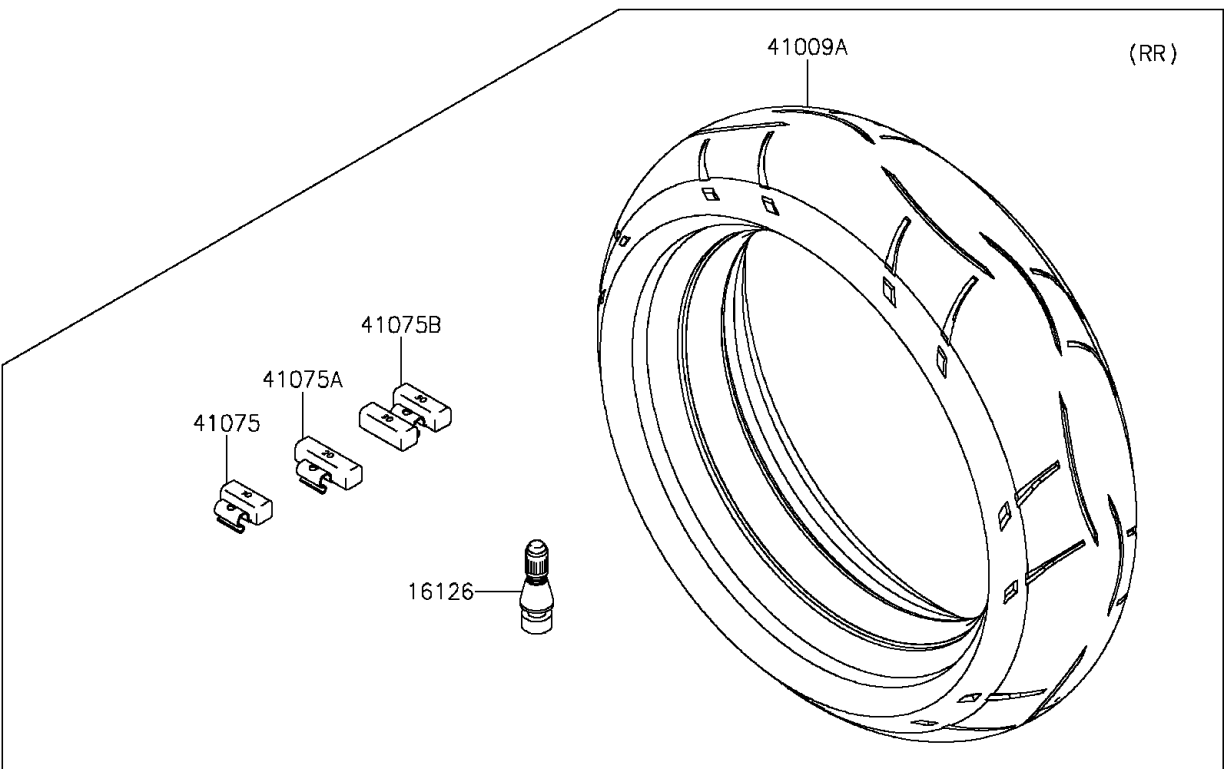

2014 NINJA® ZX™ -14R PARTS DIAGRAM

Tires

F2210

2014 NINJA® ZX™-14R PARTS LIST

Tires

ITEM NAME	PART NUMBER	QUANTITY
VALVE,TIRE (Ref # 16126)	16126-1140	2
TIRE,FR,120/70ZR17(58W),ST M5 (Ref # 41009)	41009-0521	1
TIRE,RR,190/50ZR17(73W),ST M5 (Ref # 41009A)	41009-0522	1
BALANCER-WHEEL,10G,SILVER (Ref # 41075)	41075-0007	AR
BALANCER-WHEEL,20G,SILVER (Ref # 41075A)	41075-0008	AR
BALANCER-WHEEL,30G,SILVER (Ref # 41075B)	41075-0017	AR