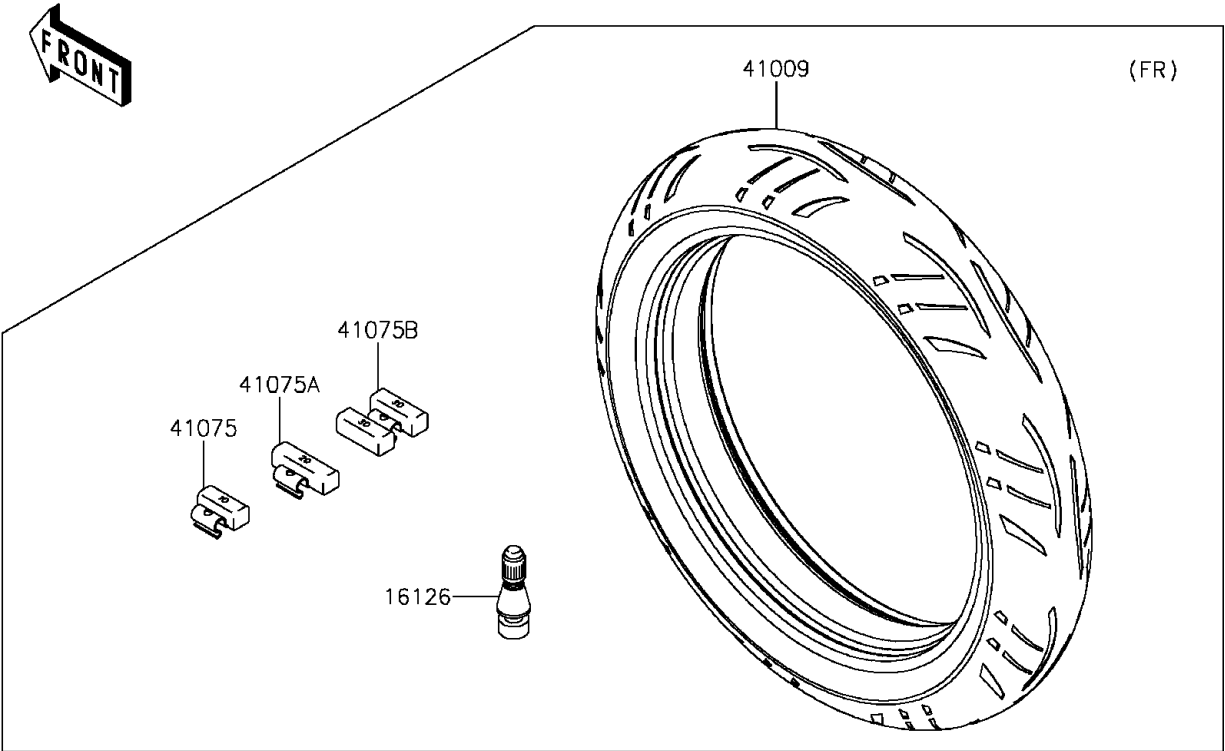

2014 NINJA® ZX™ -14R PARTS DIAGRAM

Tires

F2210

2014 NINJA® ZX™-14R PARTS LIST

Tires

ITEM NAME	PART NUMBER	QUANTITY
VALVE,TIRE (Ref # 16126)	16126-1140	2
TIRE,FR,120/70ZR17(58W),ST M5 (Ref # 41009)	41009-0521	1
TIRE,RR,190/50ZR17(73W),ST M5 (Ref # 41009A)	41009-0522	1
BALANCER-WHEEL,10G,SILVER (Ref # 41075)	41075-0007	AR
BALANCER-WHEEL,20G,SILVER (Ref # 41075A)	41075-0008	AR
BALANCER-WHEEL,30G,SILVER (Ref # 41075B)	41075-0017	AR