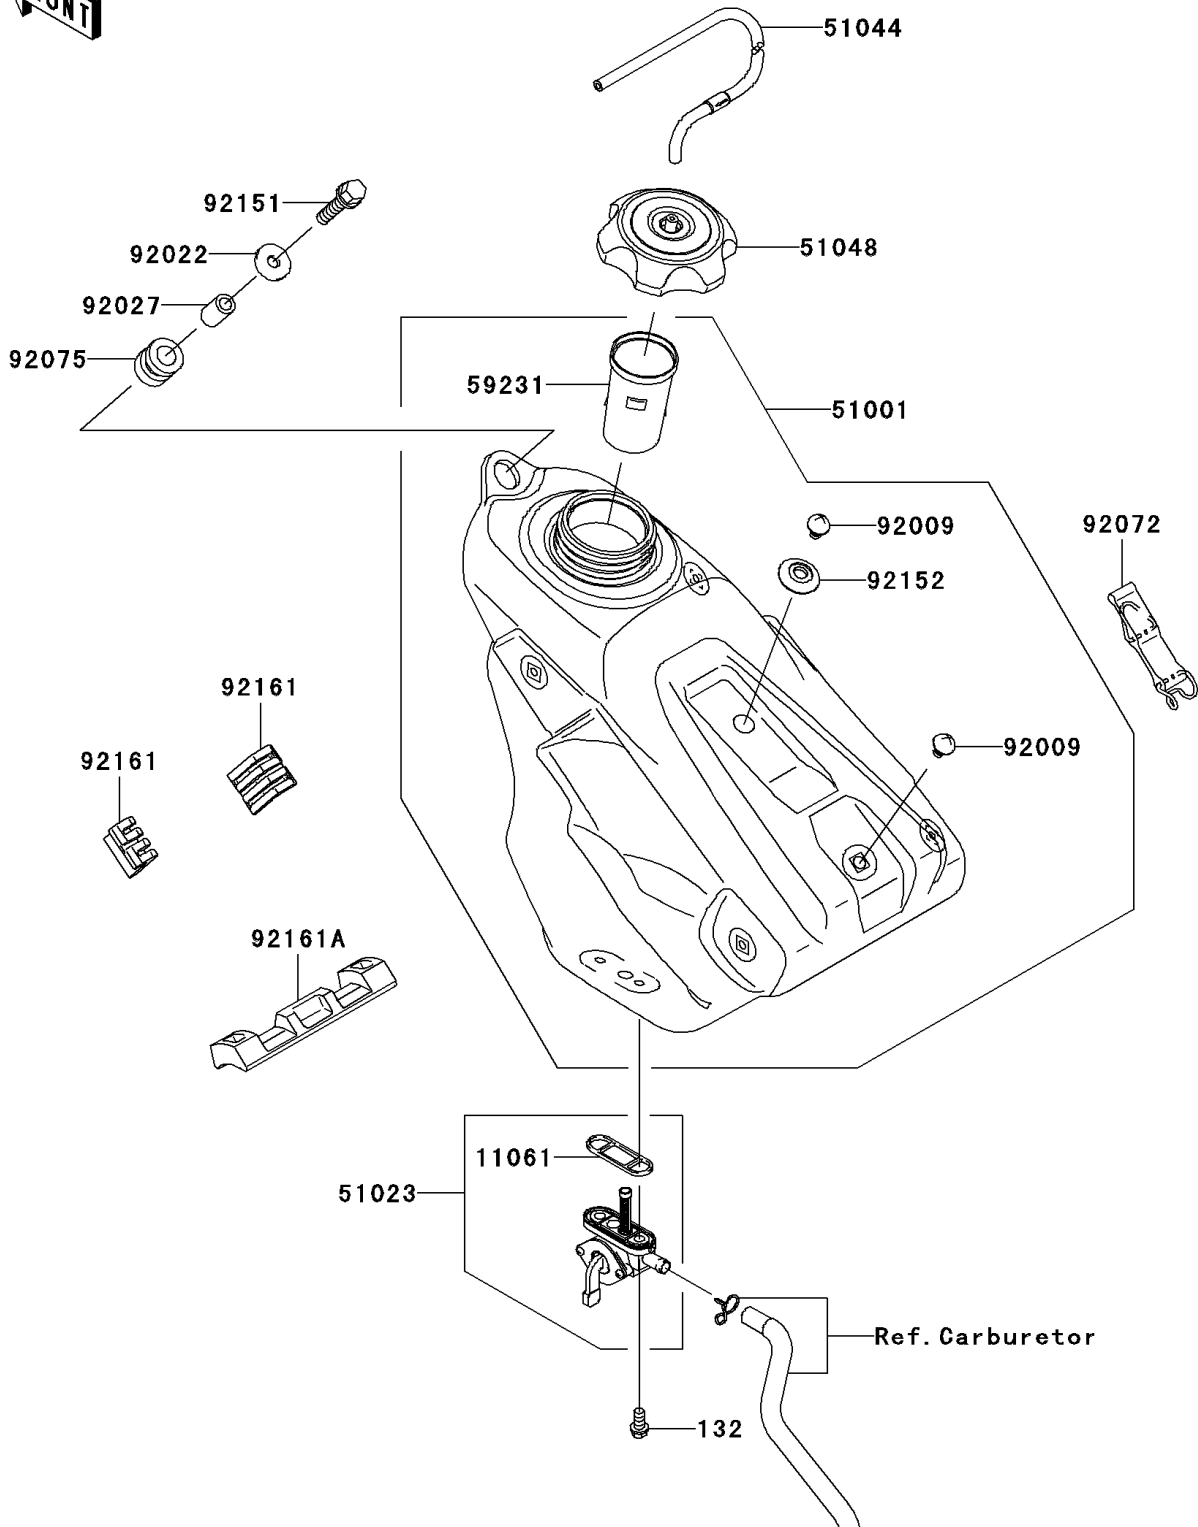

2008 KX™ 250F PARTS DIAGRAM

Fuel Tank

F2410

2008 KX™ 250F PARTS LIST

Fuel Tank

ITEM NAME	PART NUMBER	QUANTITY
BOLT-FLANGED-SMALL,6X12 (Ref # 132)	132L0612	2
GASKET,FUEL TAP (Ref # 11061)	11061-0181	1
TANK-COMP-FUEL,F.BLACK (Ref # 51001)	51001-0110-6Z	1
TAP-ASSY,FUEL (Ref # 51023)	51023-0025	1
TUBE-ASSY,TANK CAP (Ref # 51044)	51044-0023	1
CAP-ASSY-TANK,FUEL (Ref # 51048)	51048-0009	1
FILLER (Ref # 59231)	59231-0019	1
SCREW,6MM (Ref # 92009)	92009-1971	2
WASHER,6.5X24X2 (Ref # 92022)	92022-1690	1
COLLAR,6.8X10X14 (Ref # 92027)	92027-1966	1
BAND,FUEL TANK (Ref # 92072)	92072-0045	1
DAMPER (Ref # 92075)	92075-1787	1
BOLT,FLANGED-SMALL,6X25 (Ref # 92151)	92151-1930	1
COLLAR (Ref # 92152)	92152-1346	1
DAMPER,FUEL TANK,SIDE (Ref # 92161)	92161-0254	2
DAMPER,FUEL TANK,REAR (Ref # 92161A)	92161-0255	1