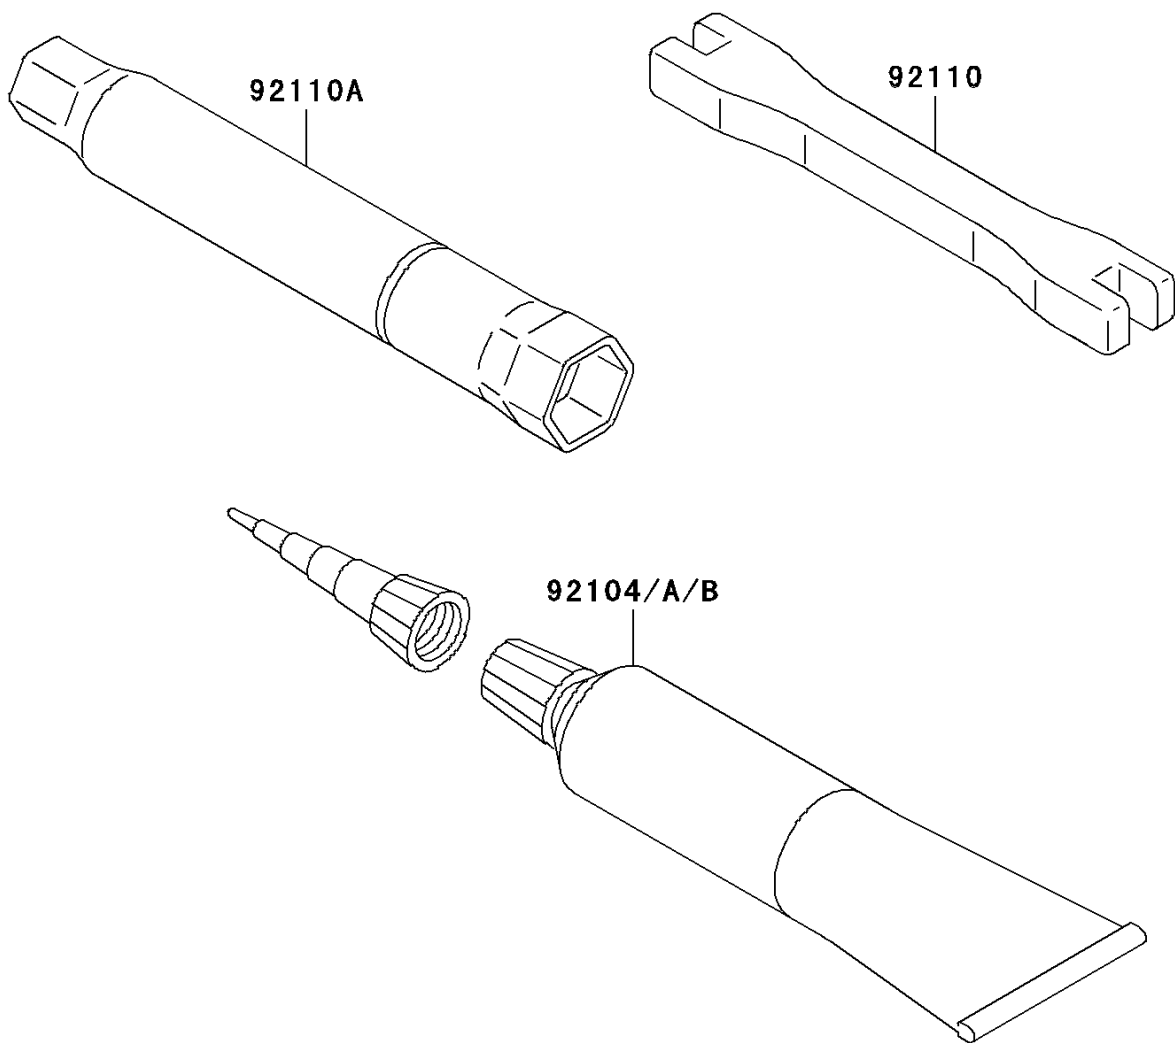

2008 KX™ 250F PARTS DIAGRAM

Owner's Tools

F2810

2008 KX™ 250F PARTS LIST

Owner's Tools

ITEM NAME	PART NUMBER	QUANTITY
GASKET-LIQUID,TB1211F (Ref # 92104)	92104-0004	1
GASKET-LIQUID,TB1216,GRAY (Ref # 92104A)	92104-1063	1
GASKET-LIQUID,BLACK TB1216B (Ref # 92104B)	92104-1064	1
TOOL-WRENCH,NIPPLE,6X8 (Ref # 92110)	92110-0004	1
TOOL-WRENCH,BOX,16MM (Ref # 92110A)	92110-0005	1